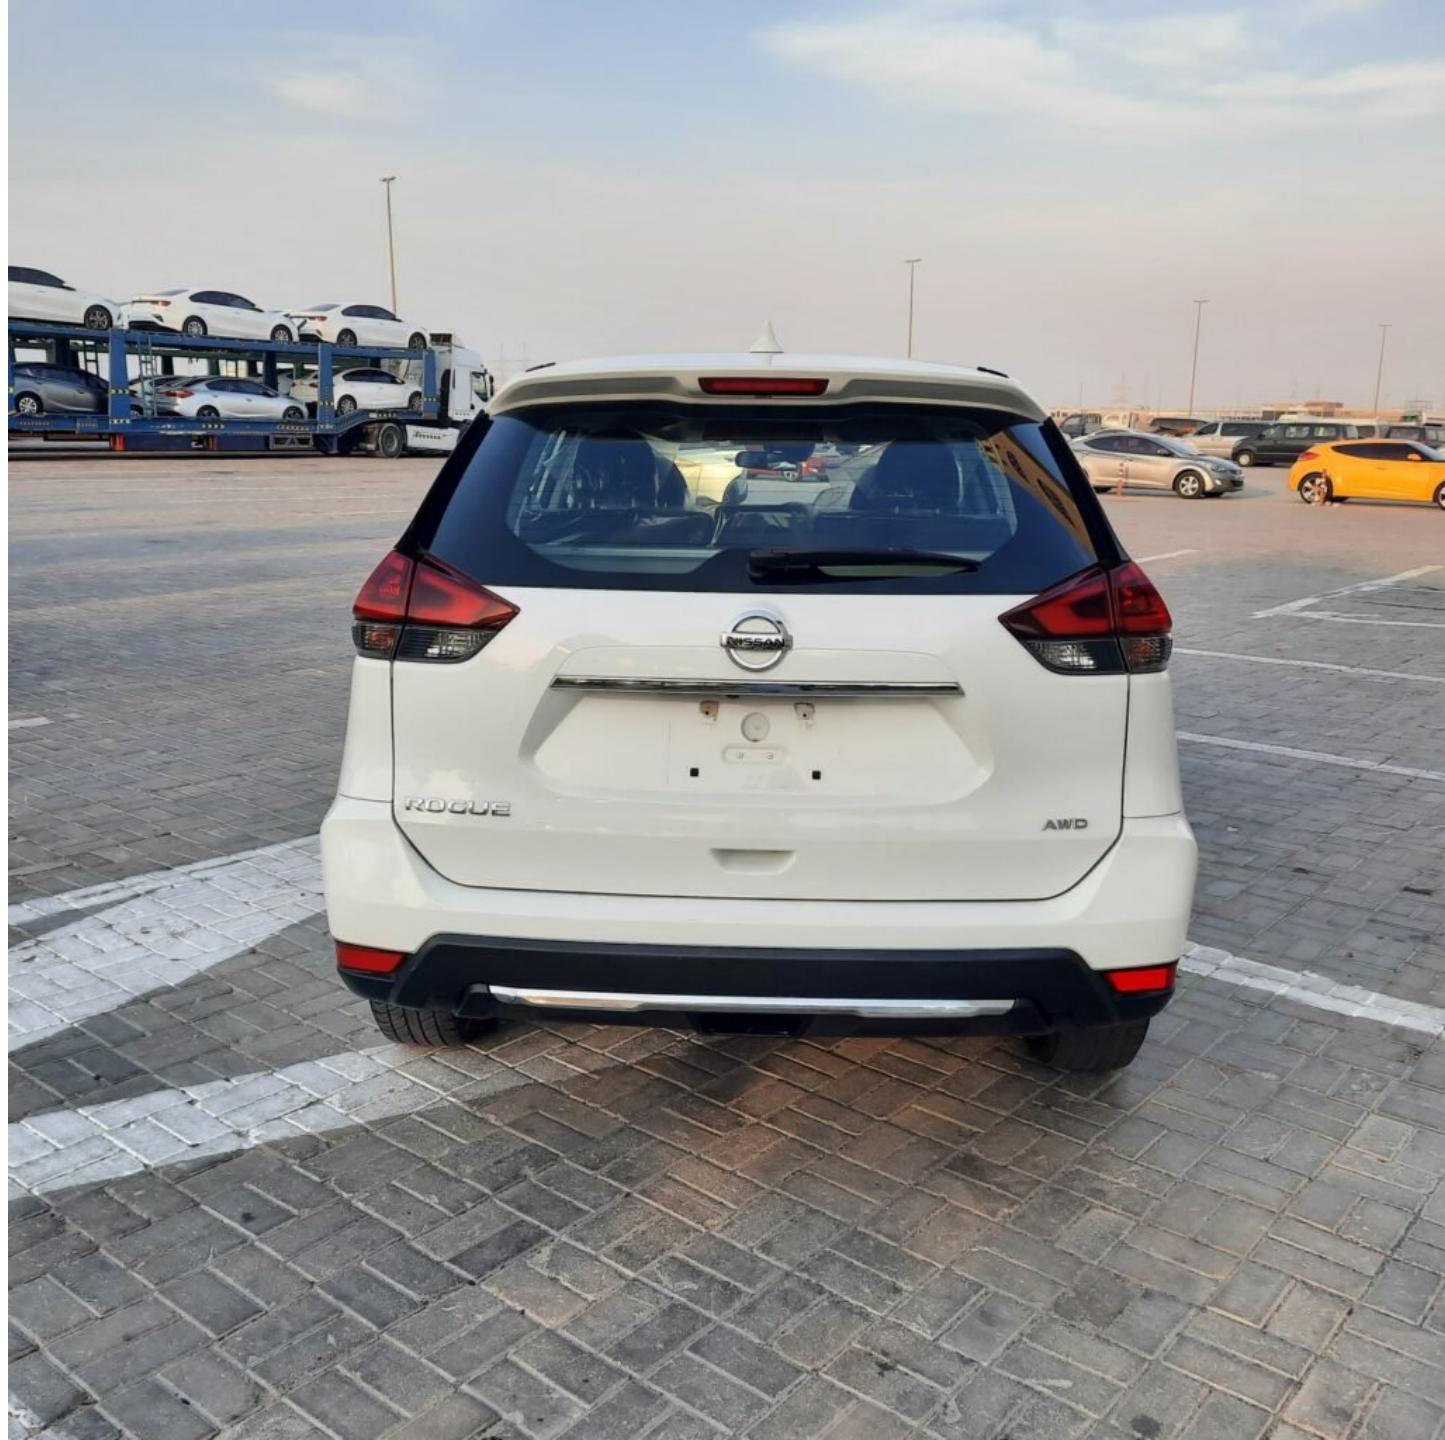

2020 NISSAN ROGUE

8:46 PM 80°F

Average Speed 1

13
MPH

Reset

P 164 95755 miles