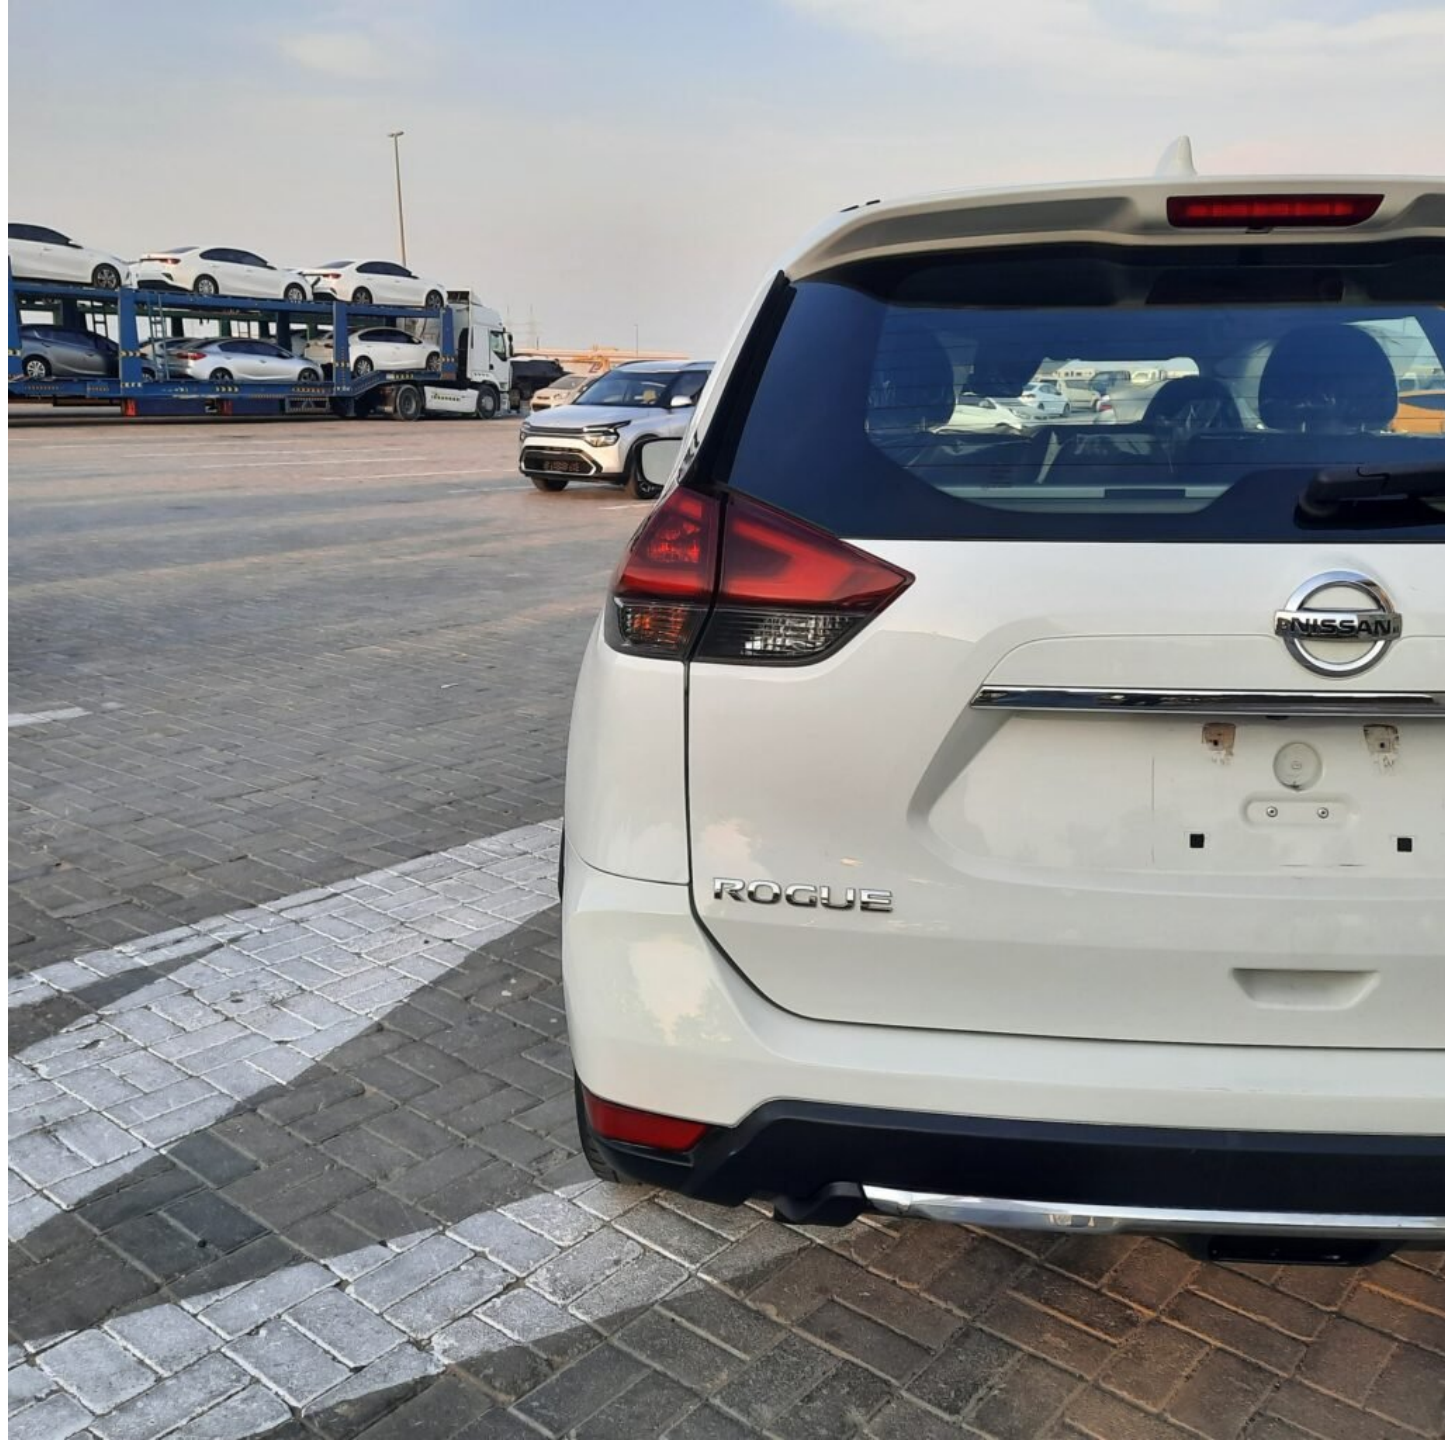

2020 NISSAN ROGUE

8:46 PM 80°F

Average Speed 1

13
MPH

Reset

P 164 95755 miles