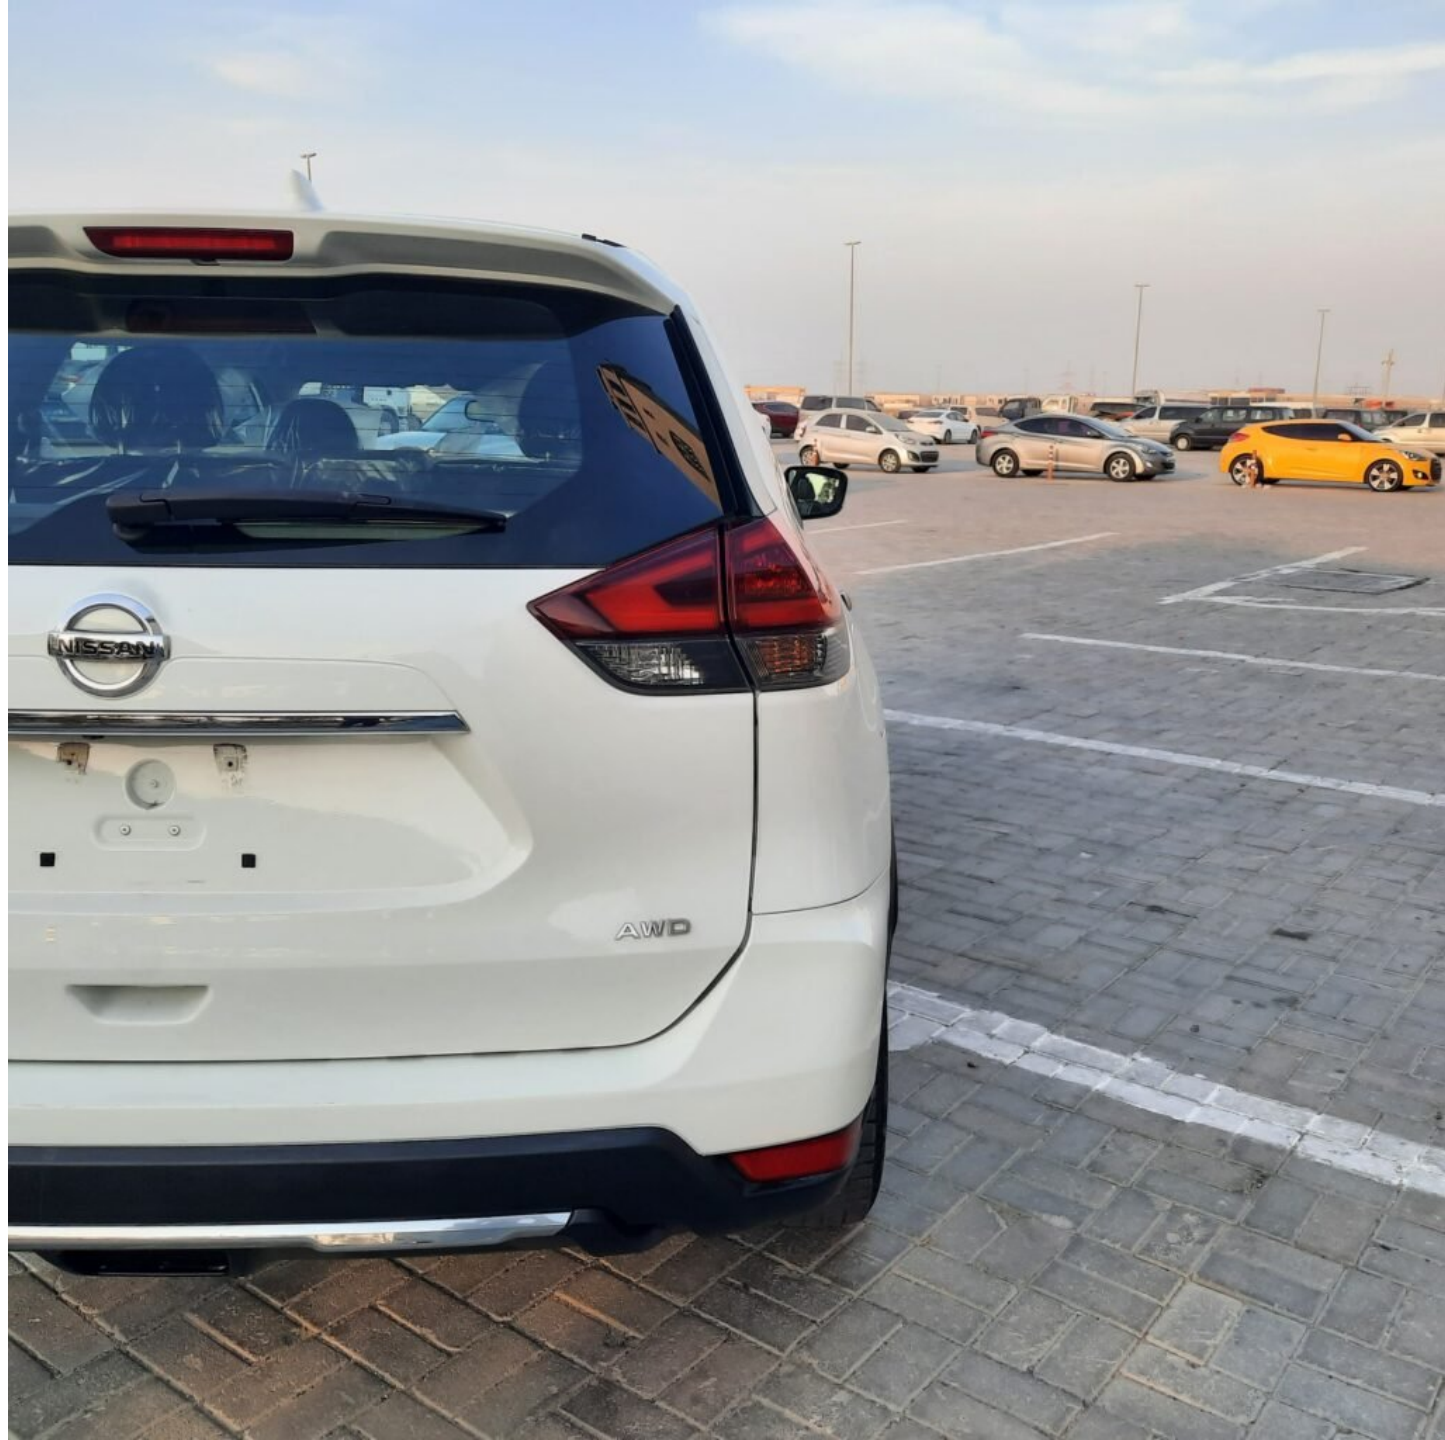

2020 NISSAN ROGUE

8:46 PM 80°F

Average Speed 1

13
MPH

Reset

P 164 95755 miles