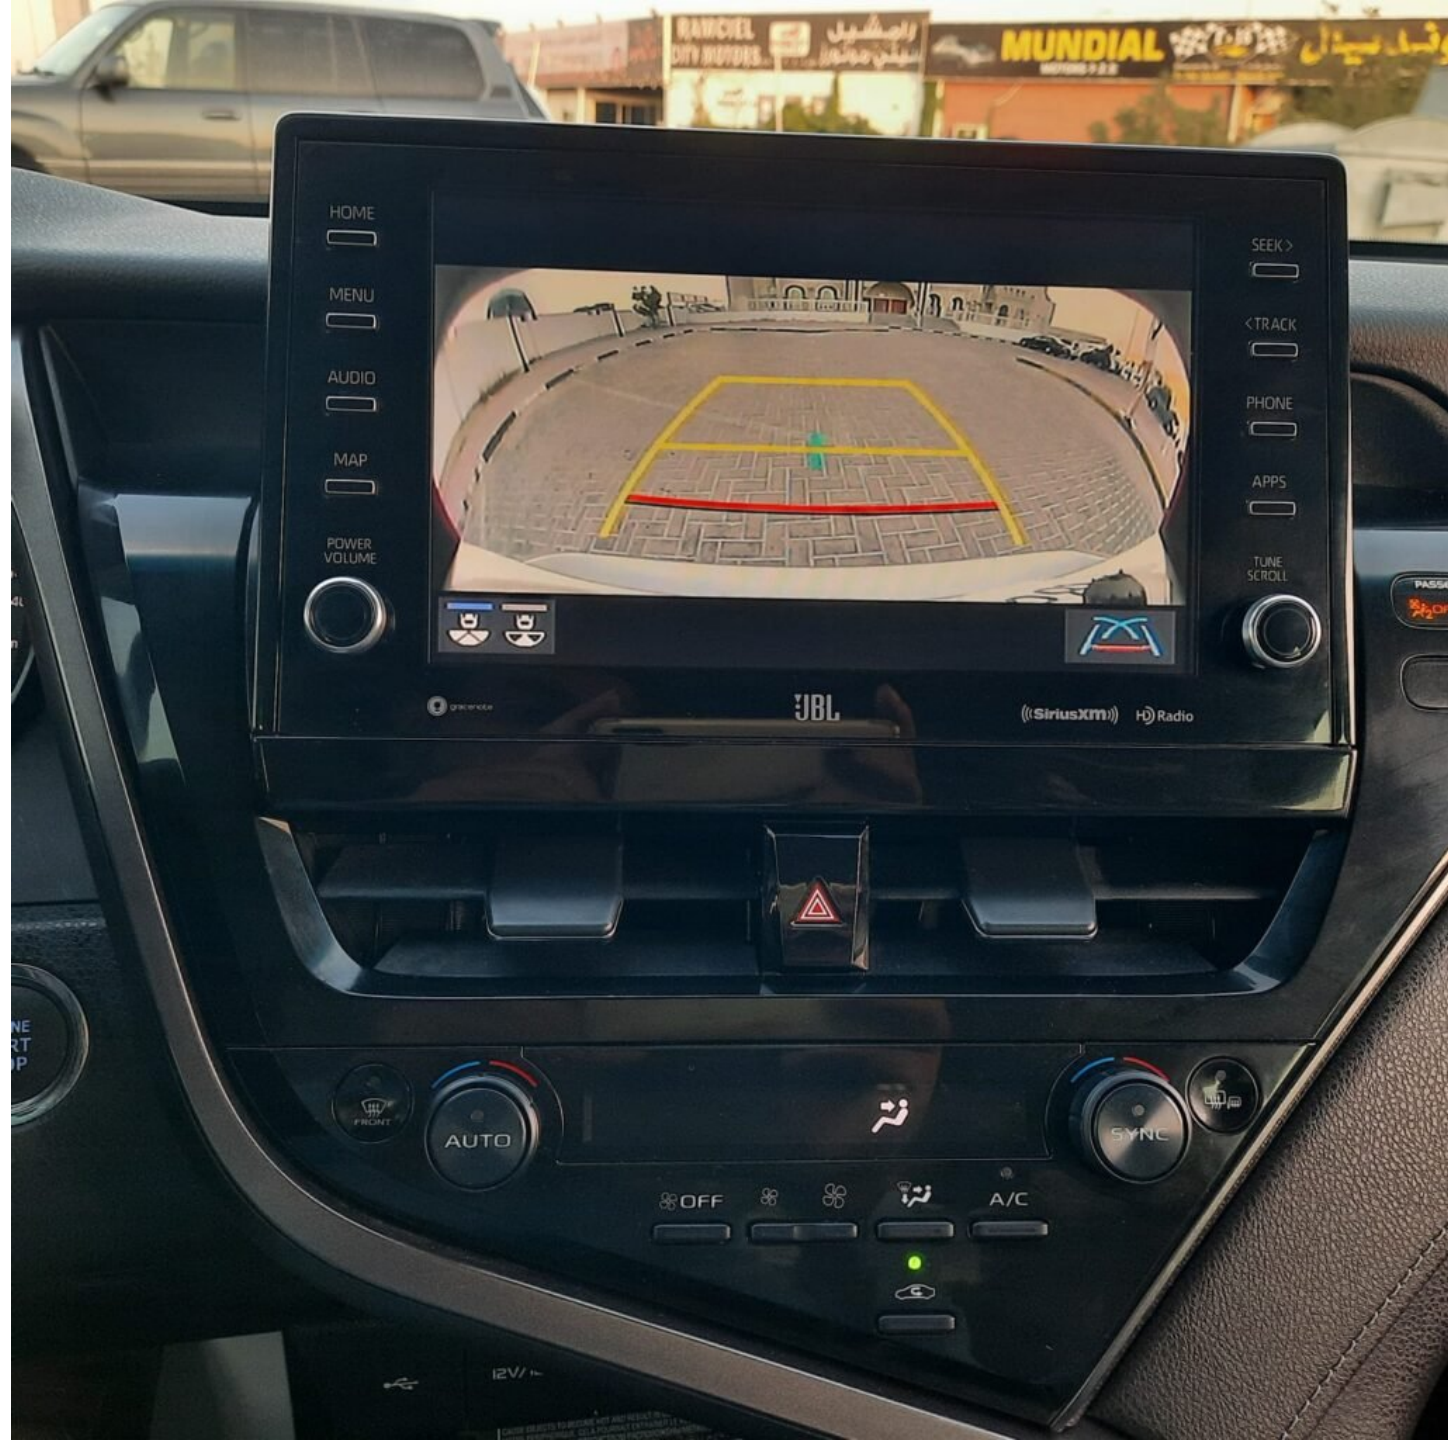

2021 TOYOTA CAMRY V6 XSE (Full Option)

Stock ID: 1372

Link: [2021 TOYOTA CAMRY V6 XSE \(Full Option\)](#)

[Instagram](#)

[Facebook](#)

BSM RCTA

14

8:56

0

MPH

Distance to Empty
81 miles

Outside
75°F

R

ODO
39072 miles