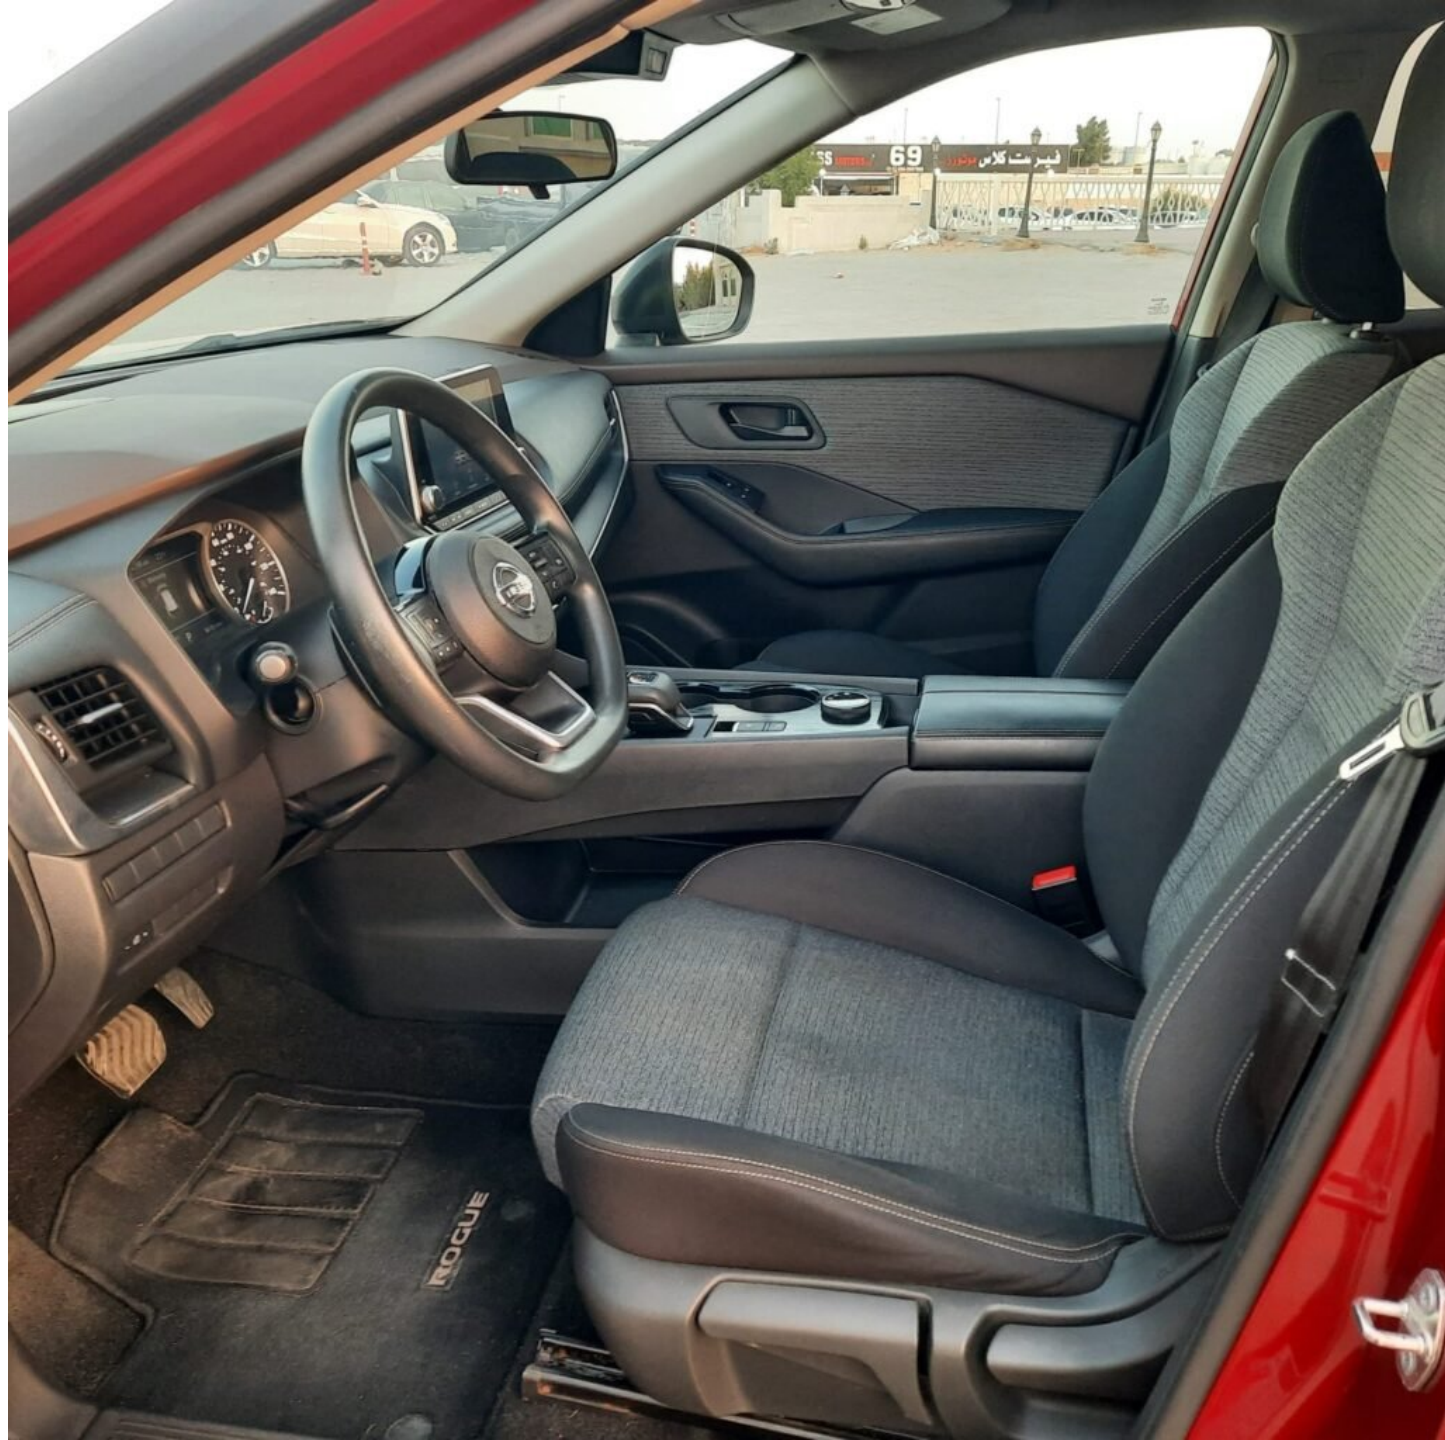

# **2021 NISSAN ROGUE**

ABS

PARK BRAKE

12:59 AM 24°C

Fuel Economy  
Manual Reset1

Average 7.1 MPG

OK Press to Change, Hold to RESET

AUTO