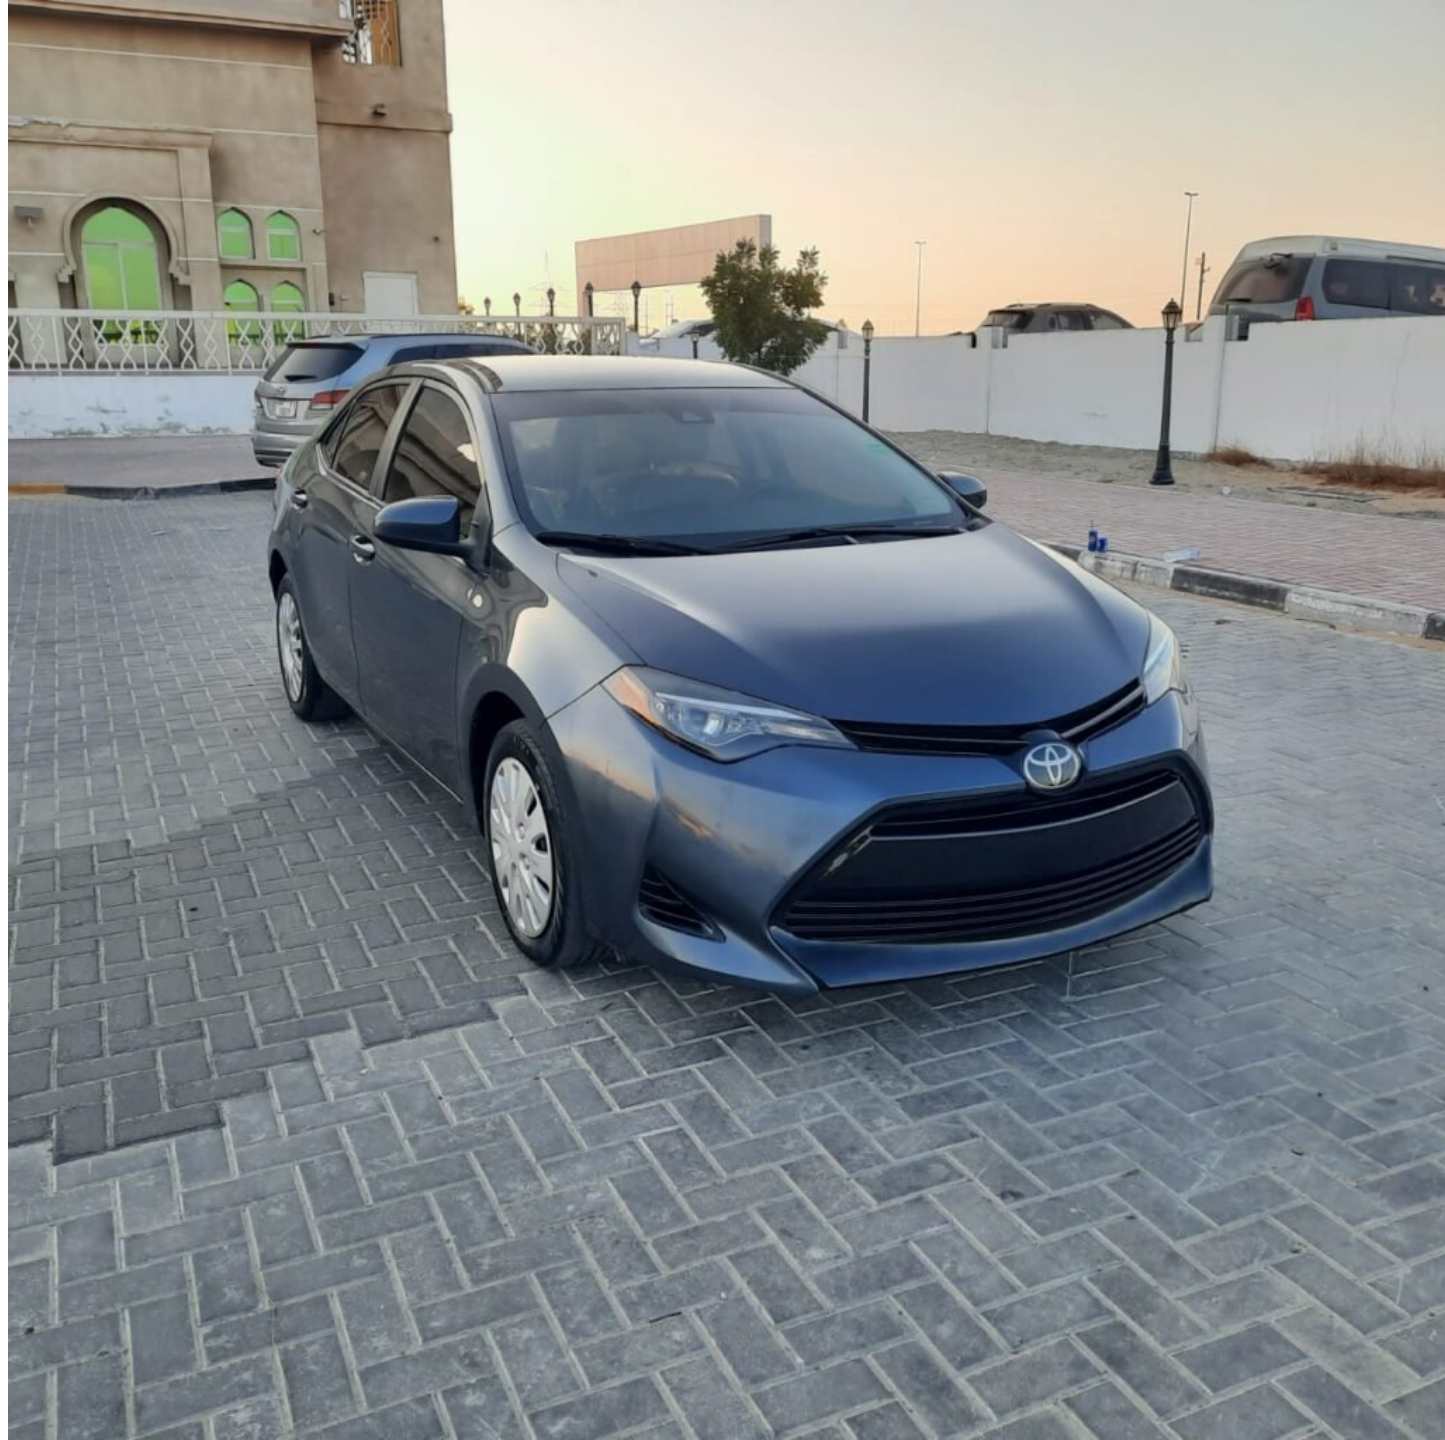

2019 TOYOTA COROLLA

AVERAGE

8.6 MPG

CURRENT

0 20 40 60

P

OUTSIDE

85°F