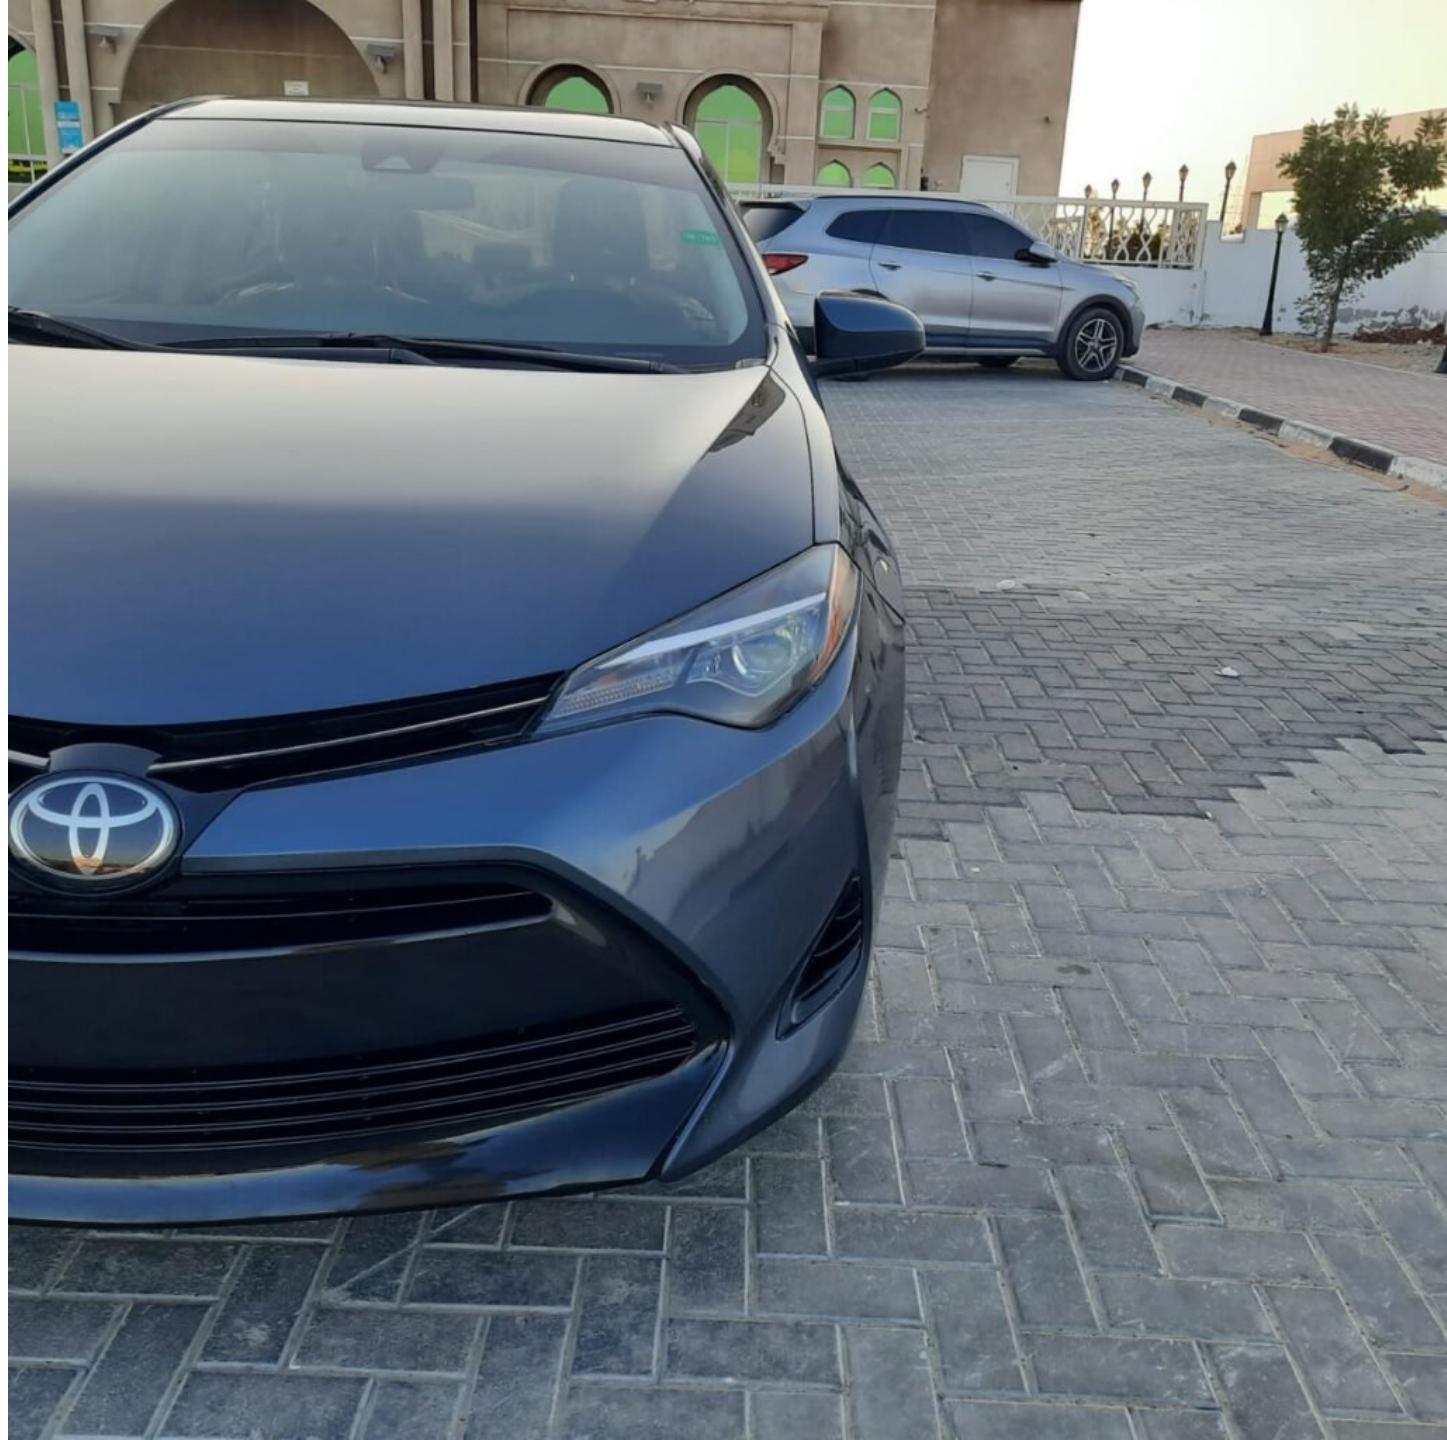

2019 TOYOTA COROLLA

AVERAGE

8.6 MPG

CURRENT

0 20 40 60

P

OUTSIDE

85°F