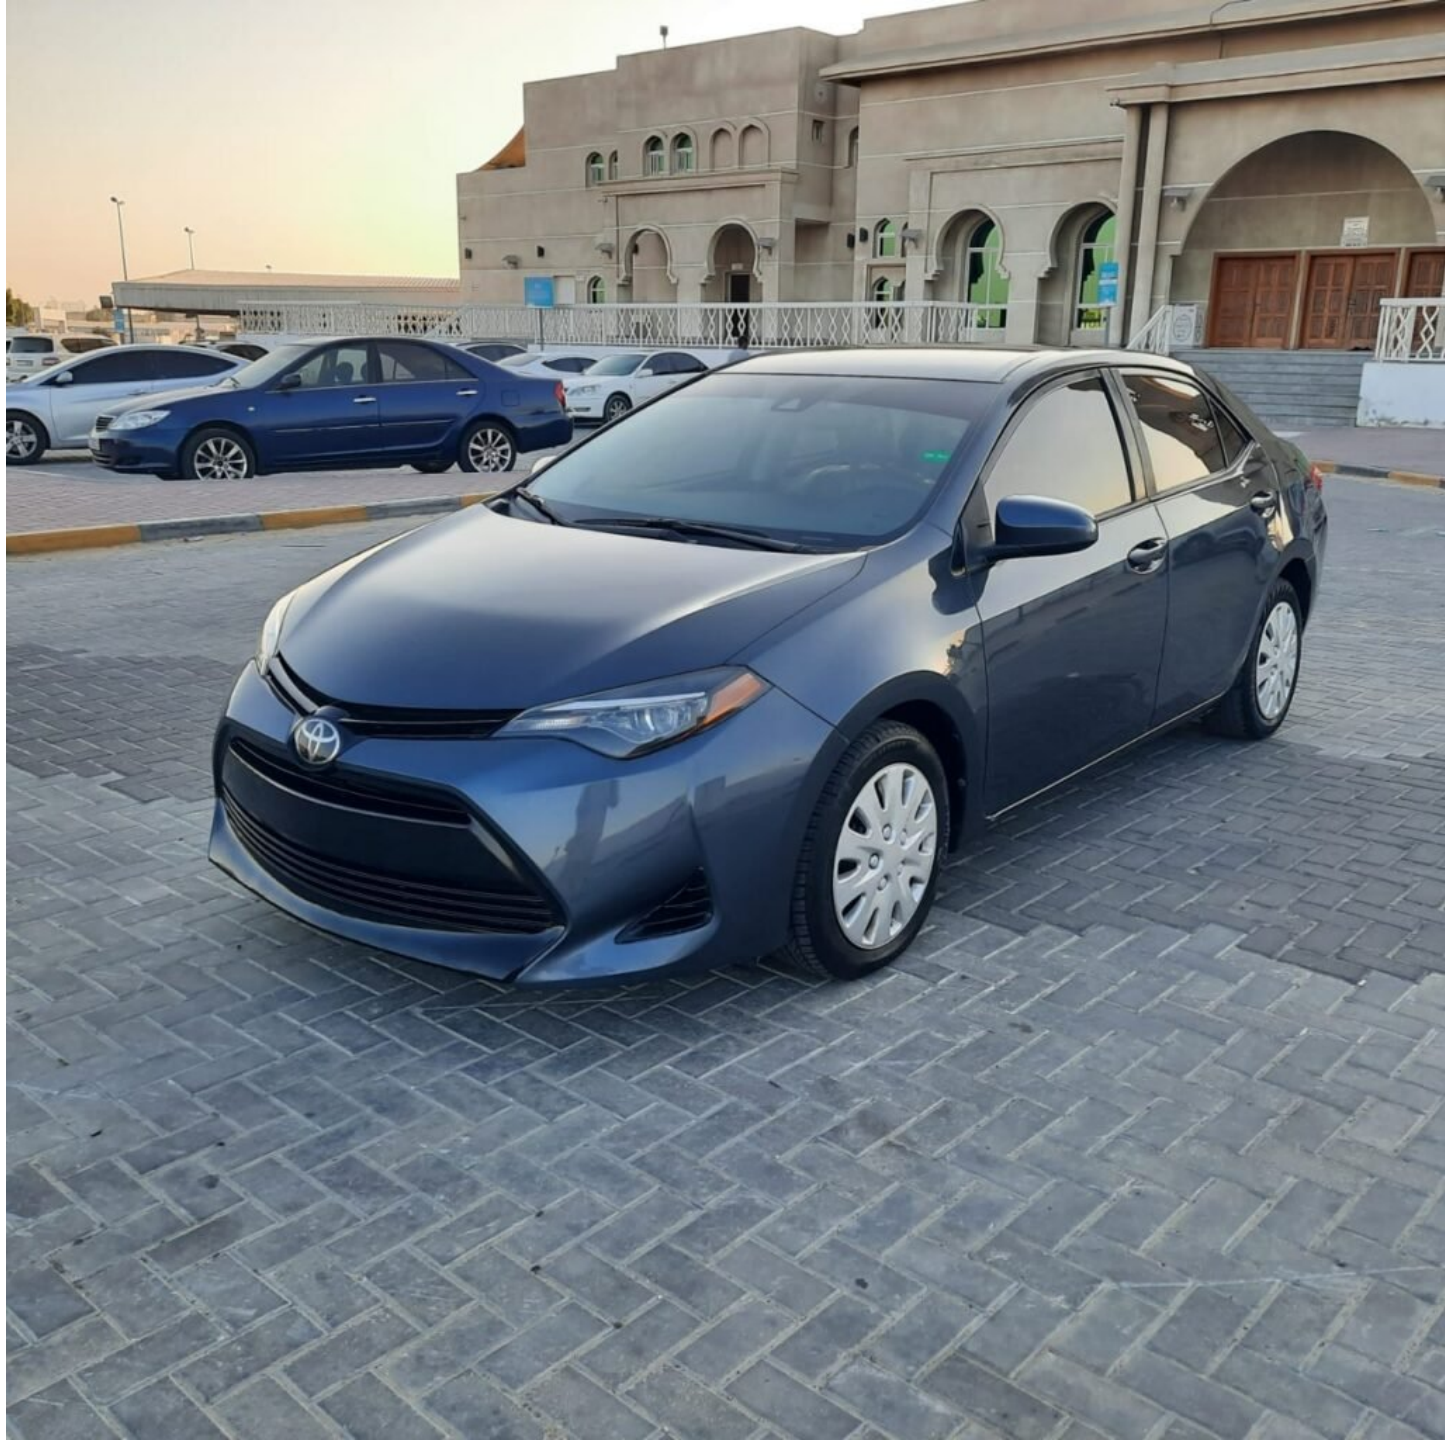

2019 TOYOTA COROLLA

AVERAGE

8.6 MPG

CURRENT

0 20 40 60

P

OUTSIDE

85°F