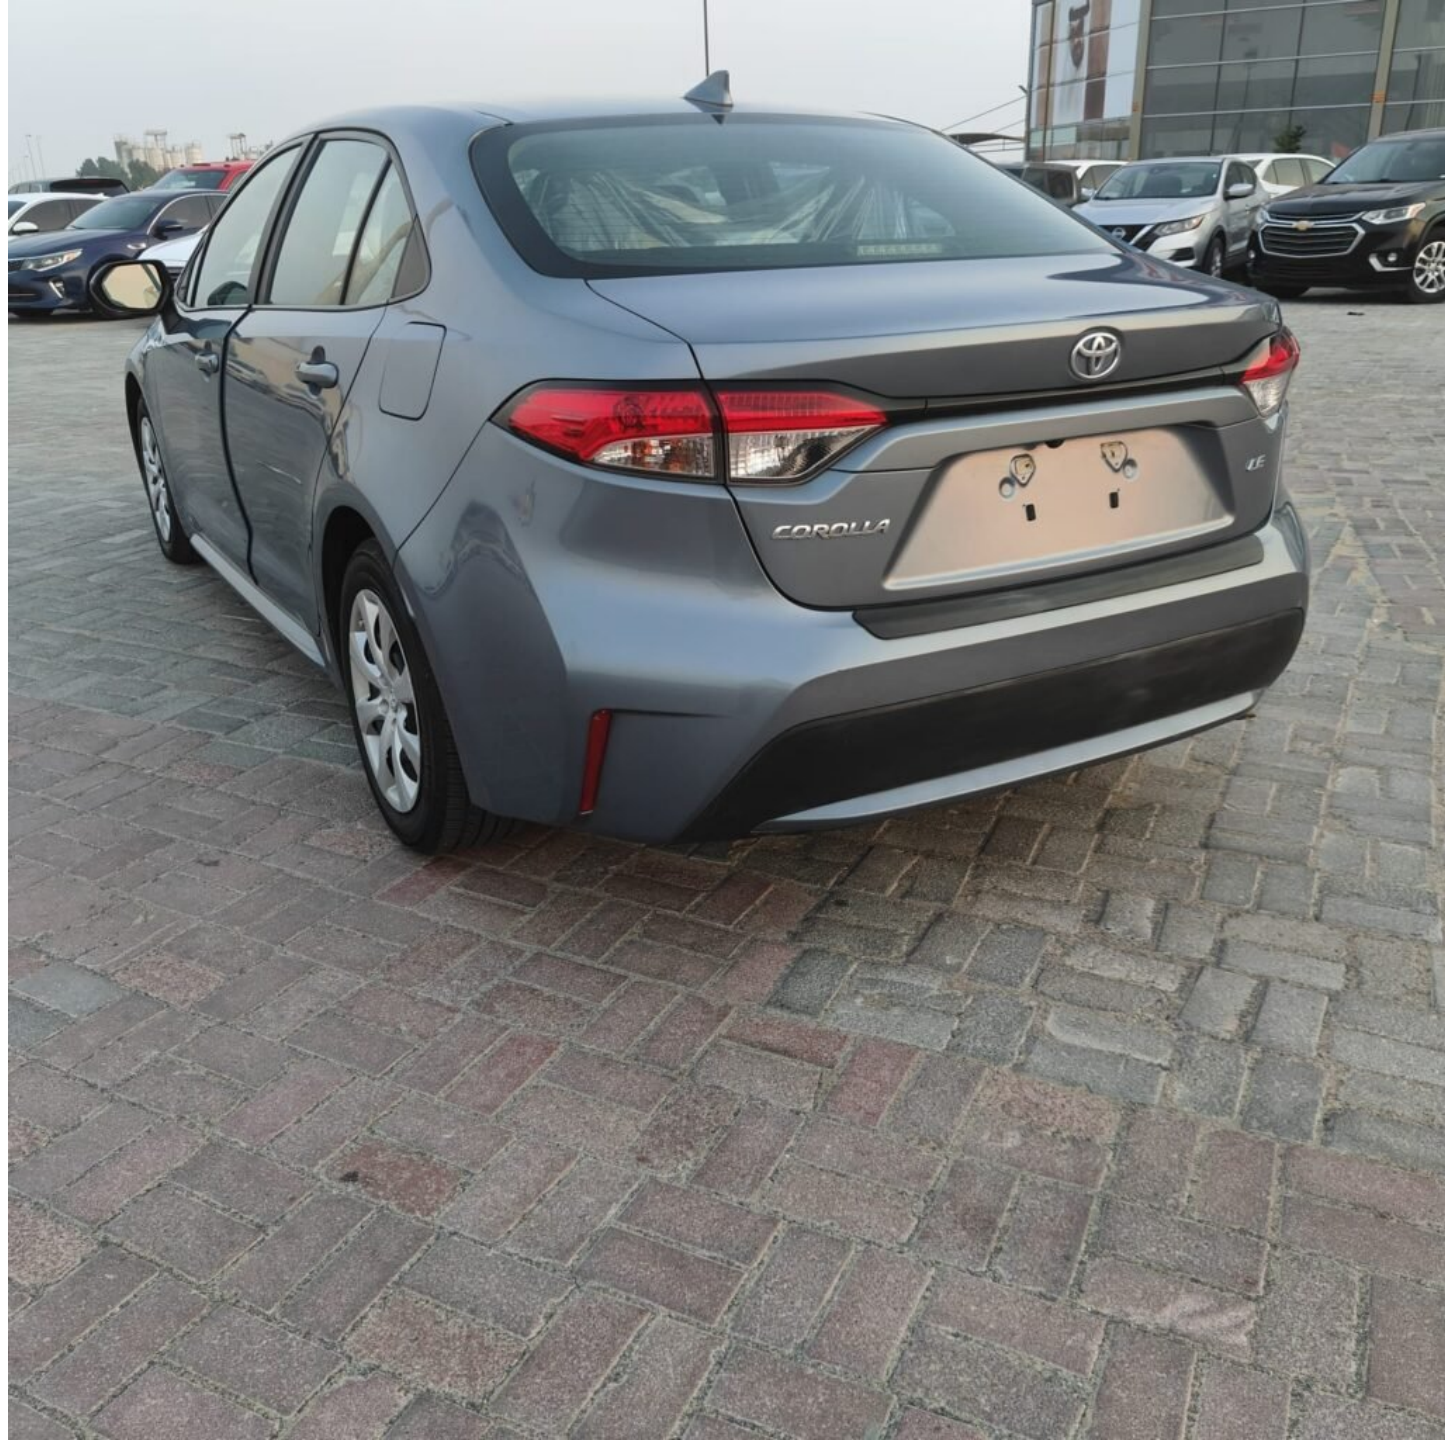

2021 TOYOTA COROLLA

Fuel Low

REAR

P ODO 31962 mi

MIST OFF