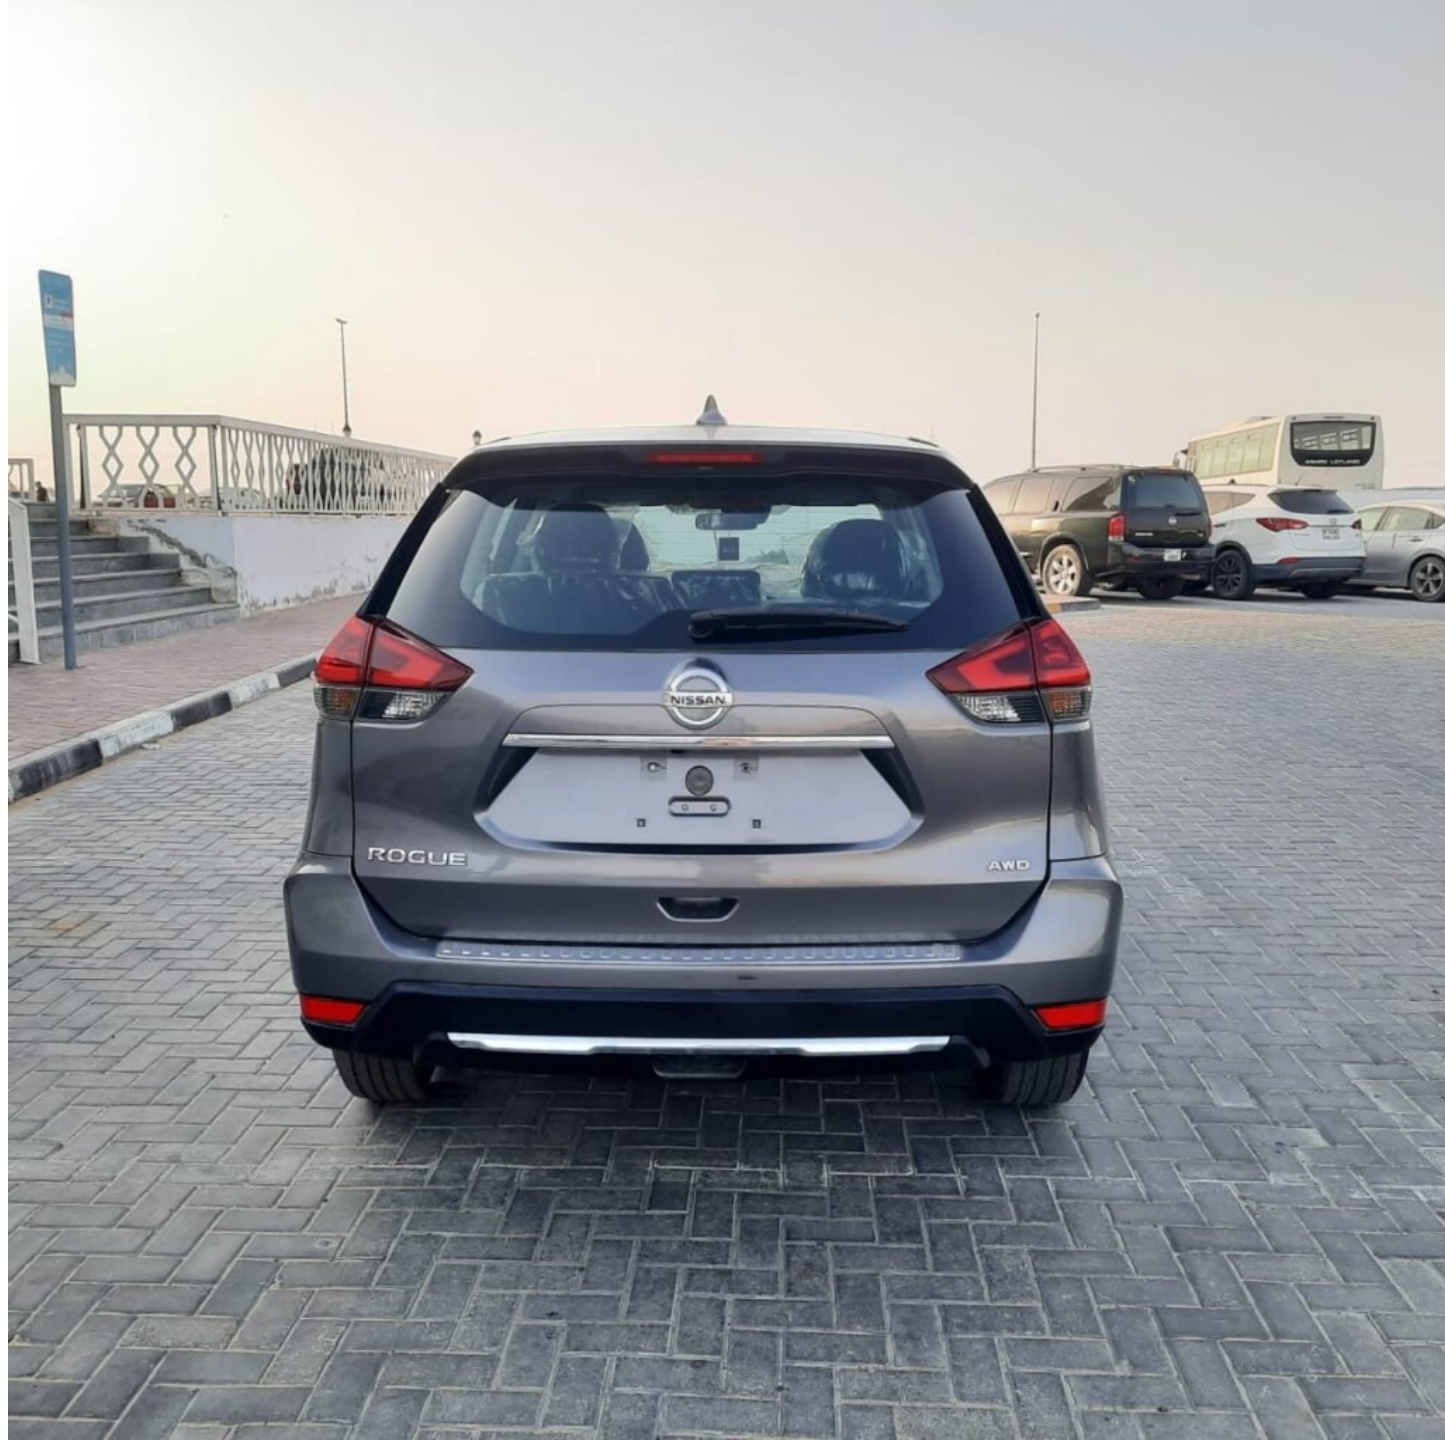

2019 NISSAN ROGUE

Stock ID: 1333

Link: [2019 NISSAN ROGUE](#)

[Instagram](#)

[Facebook](#)

image not found or type unknown

7:11 AM 97°F

Average Speed 1