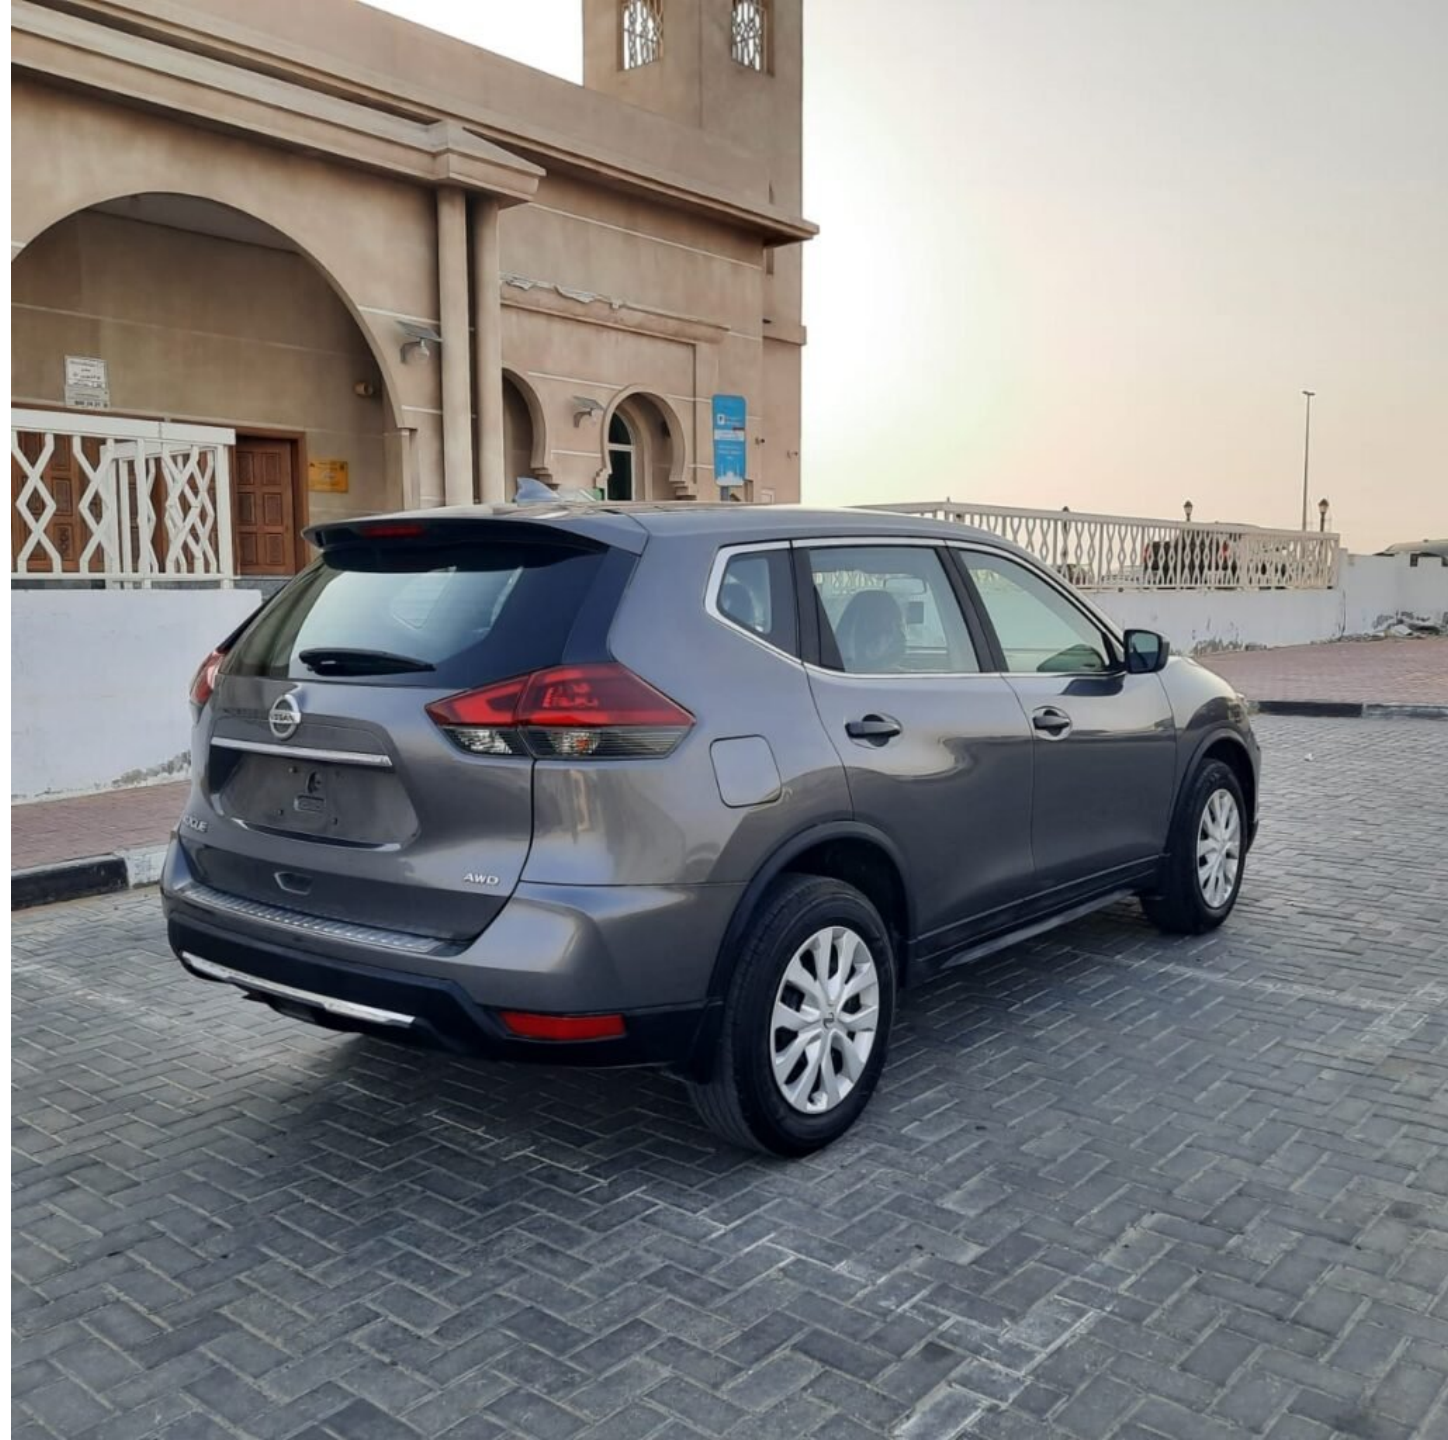

2019 NISSAN ROGUE

Stock ID: 1333

Link: [2019 NISSAN ROGUE](#)

[Instagram](#)

[Facebook](#)

image not found or type unknown

7:11 AM 97°F

Average Speed 1