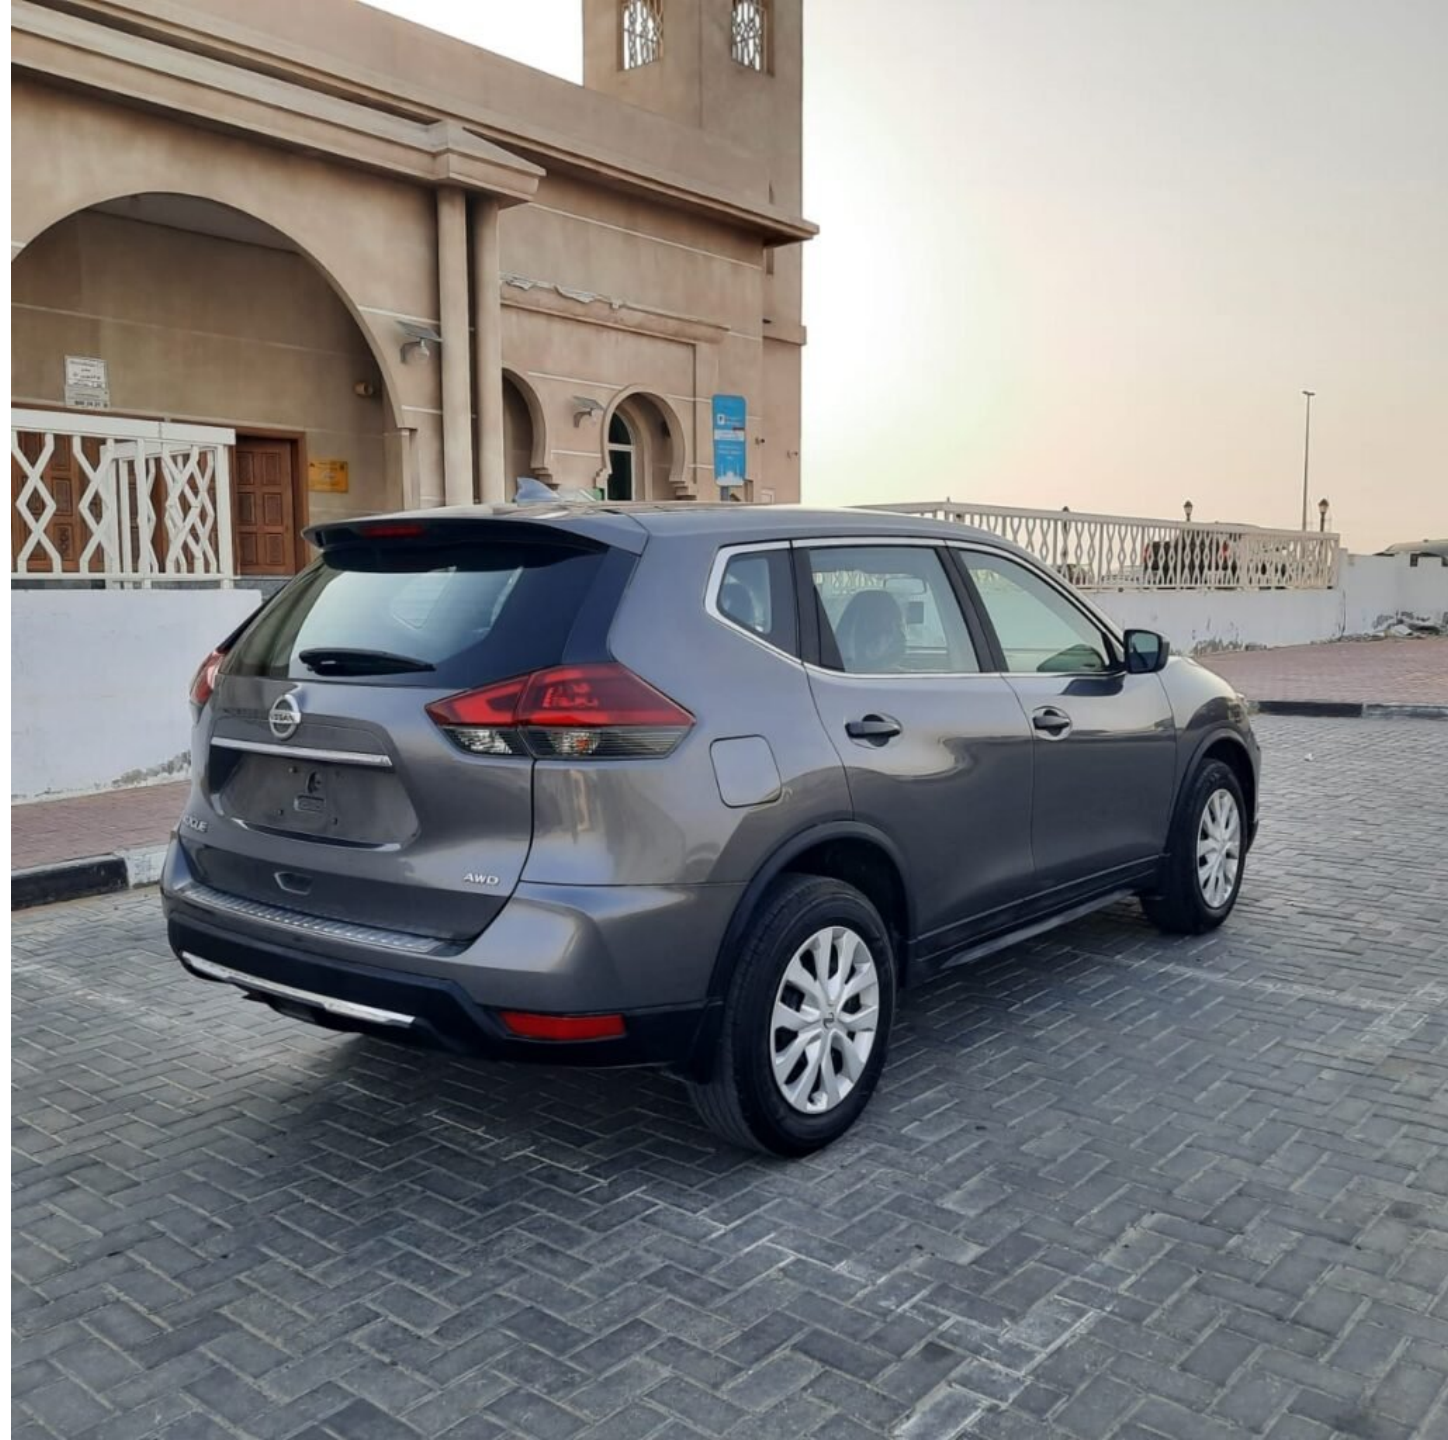

# **2019 NISSAN ROGUE**

ROGUE

NISSAN

image not found or type unknown

7:11 AM 97°F

Average Speed 1

15

MPH