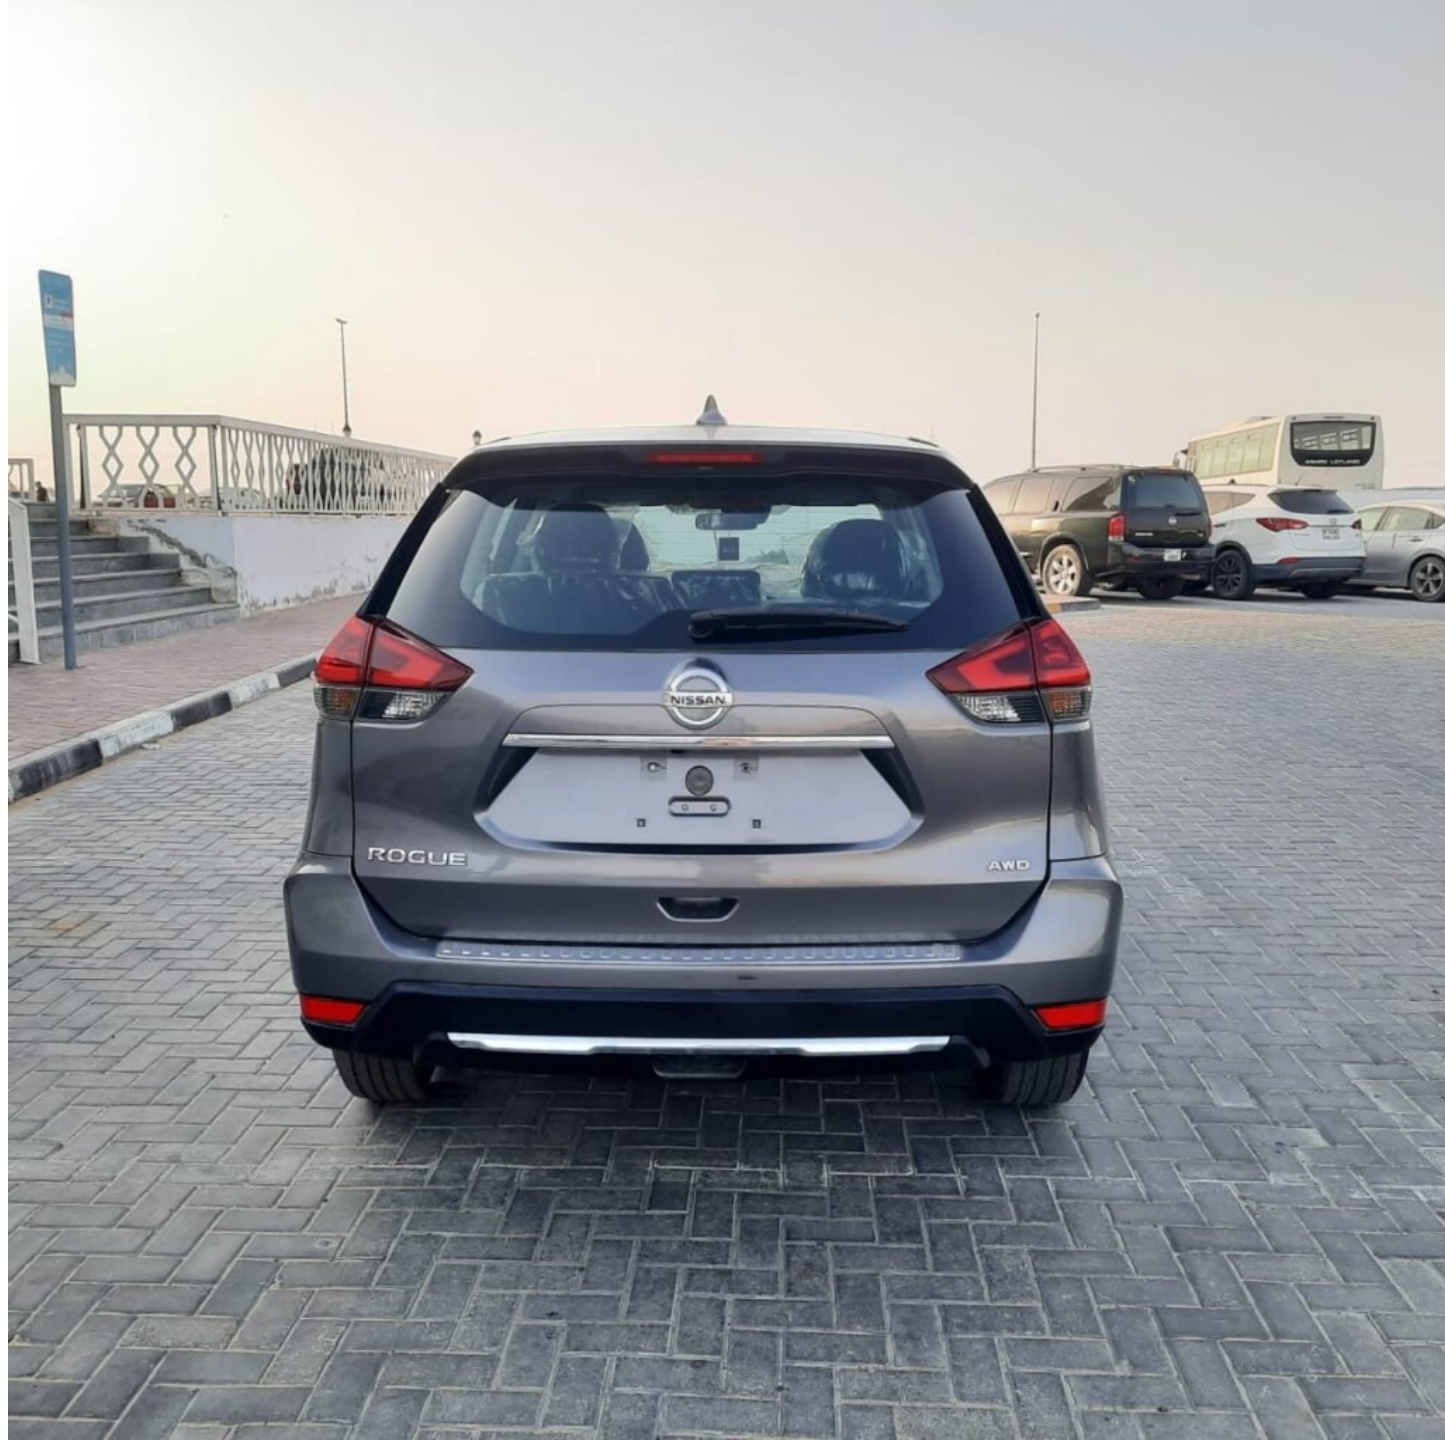

2019 NISSAN ROGUE

image not found or type unknown

7:11 AM 97°F

Average Speed 1

15
MPH

Reset

P

13
49851 miles