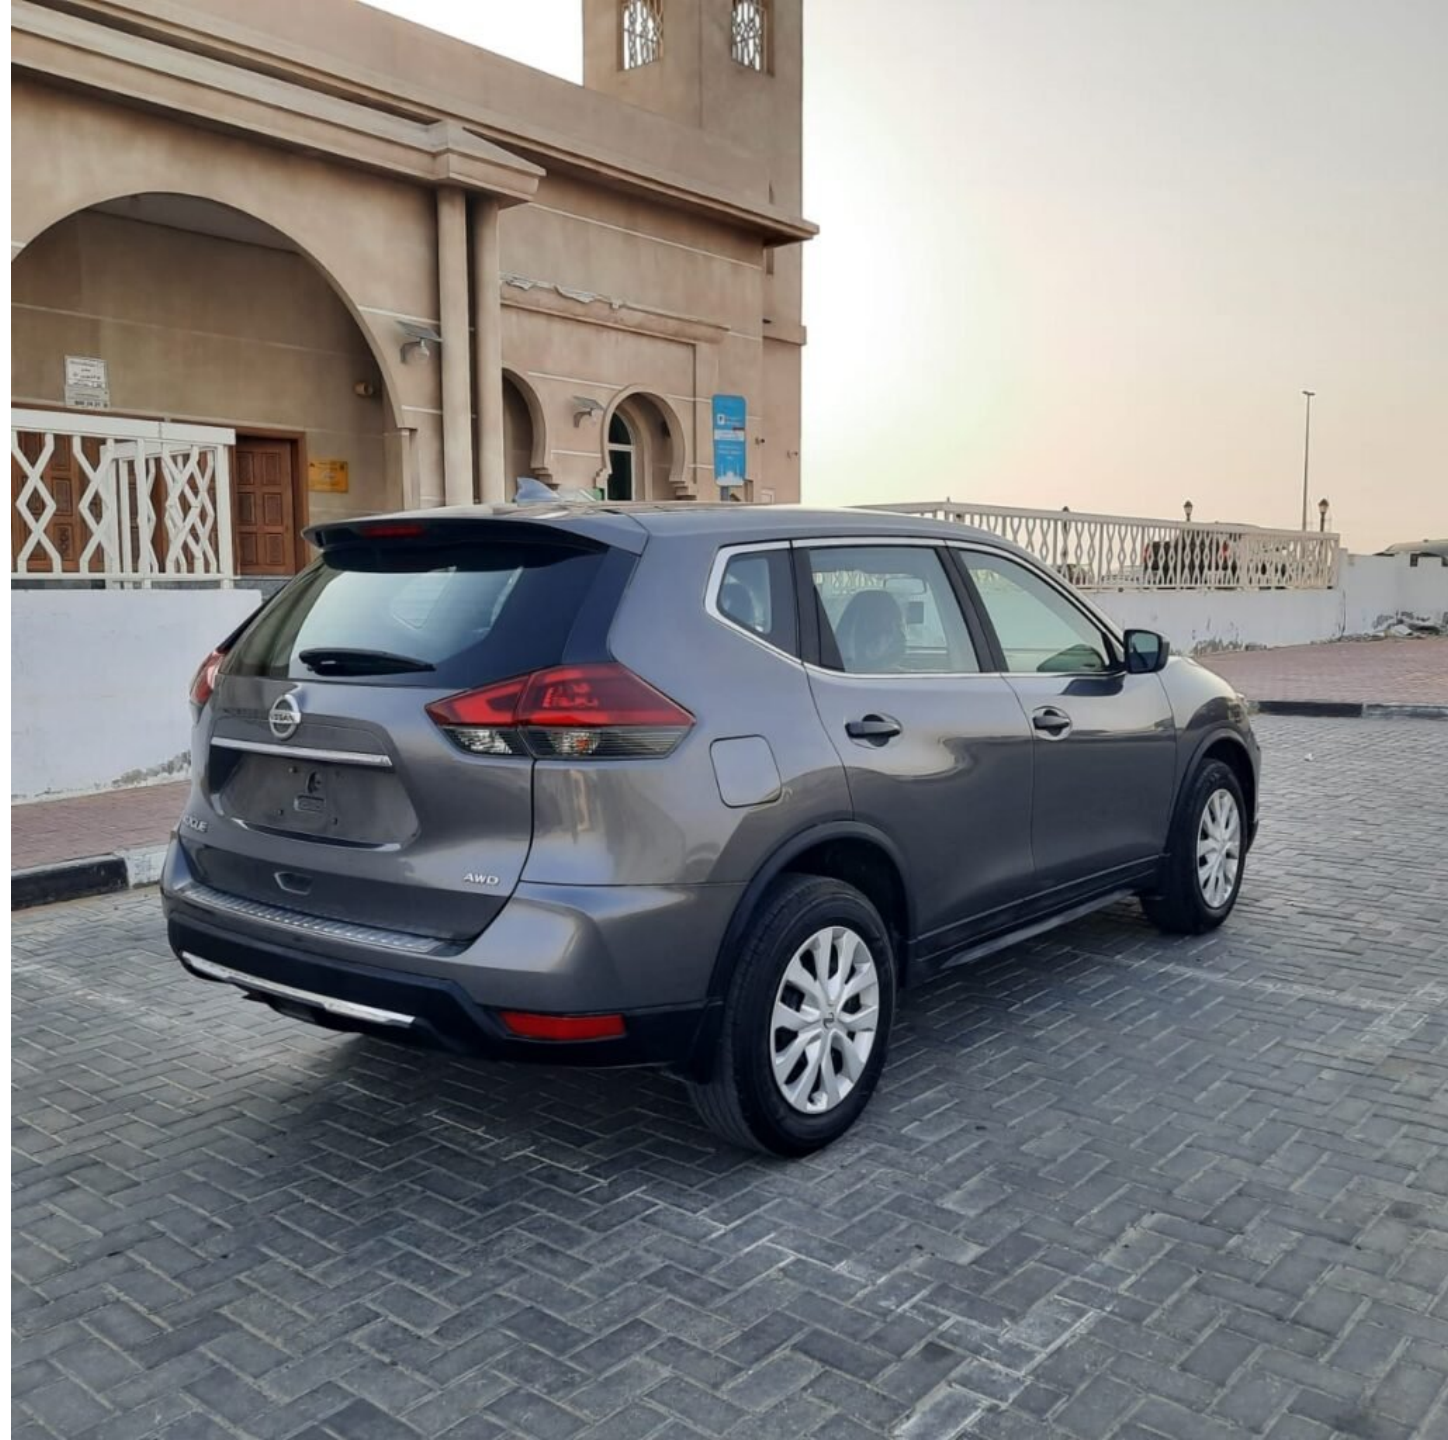

2019 NISSAN ROGUE

image not found or type unknown

7:11 AM 97°F

Average Speed 1

15
MPH

Reset

P

13
49851 miles