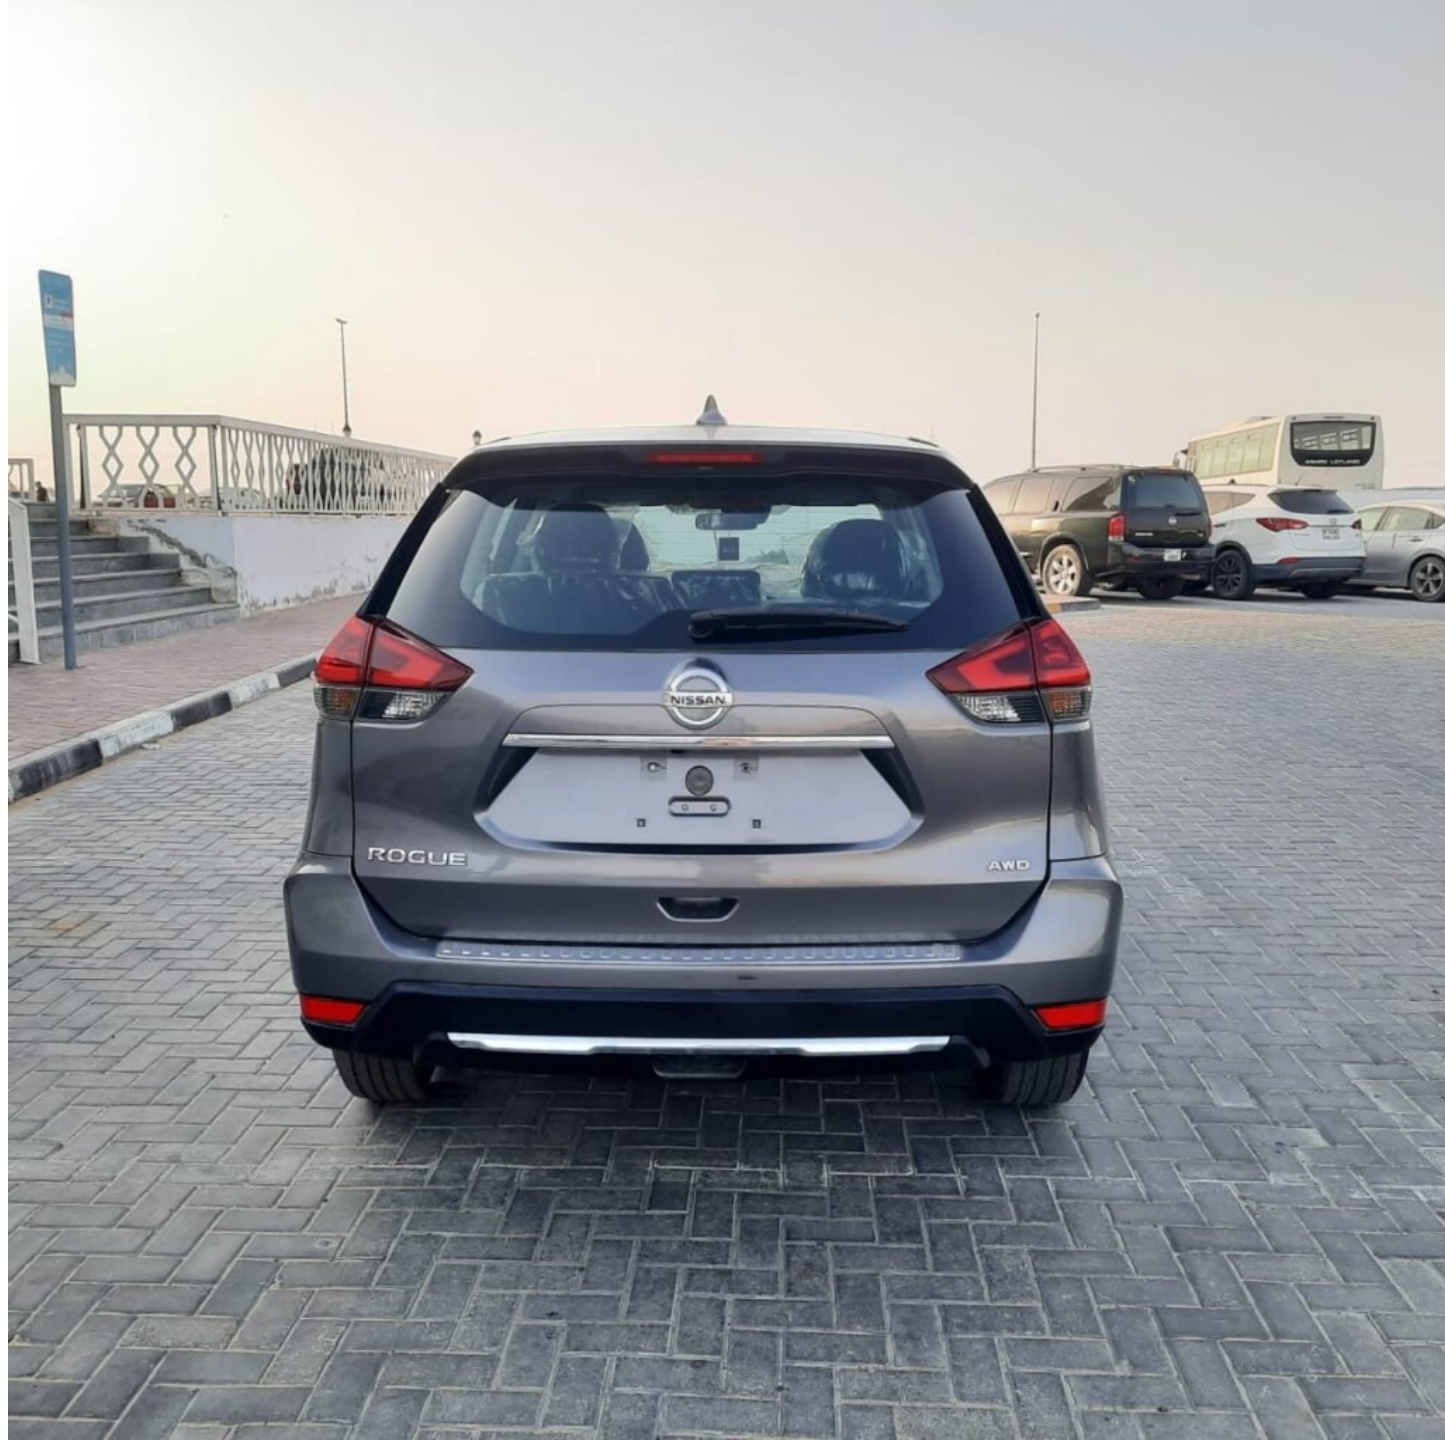

# **2019 NISSAN ROGUE**

ROGUE

NISSAN

image not found or type unknown

7:11 AM 97°F

Average Speed 1

15

MPH