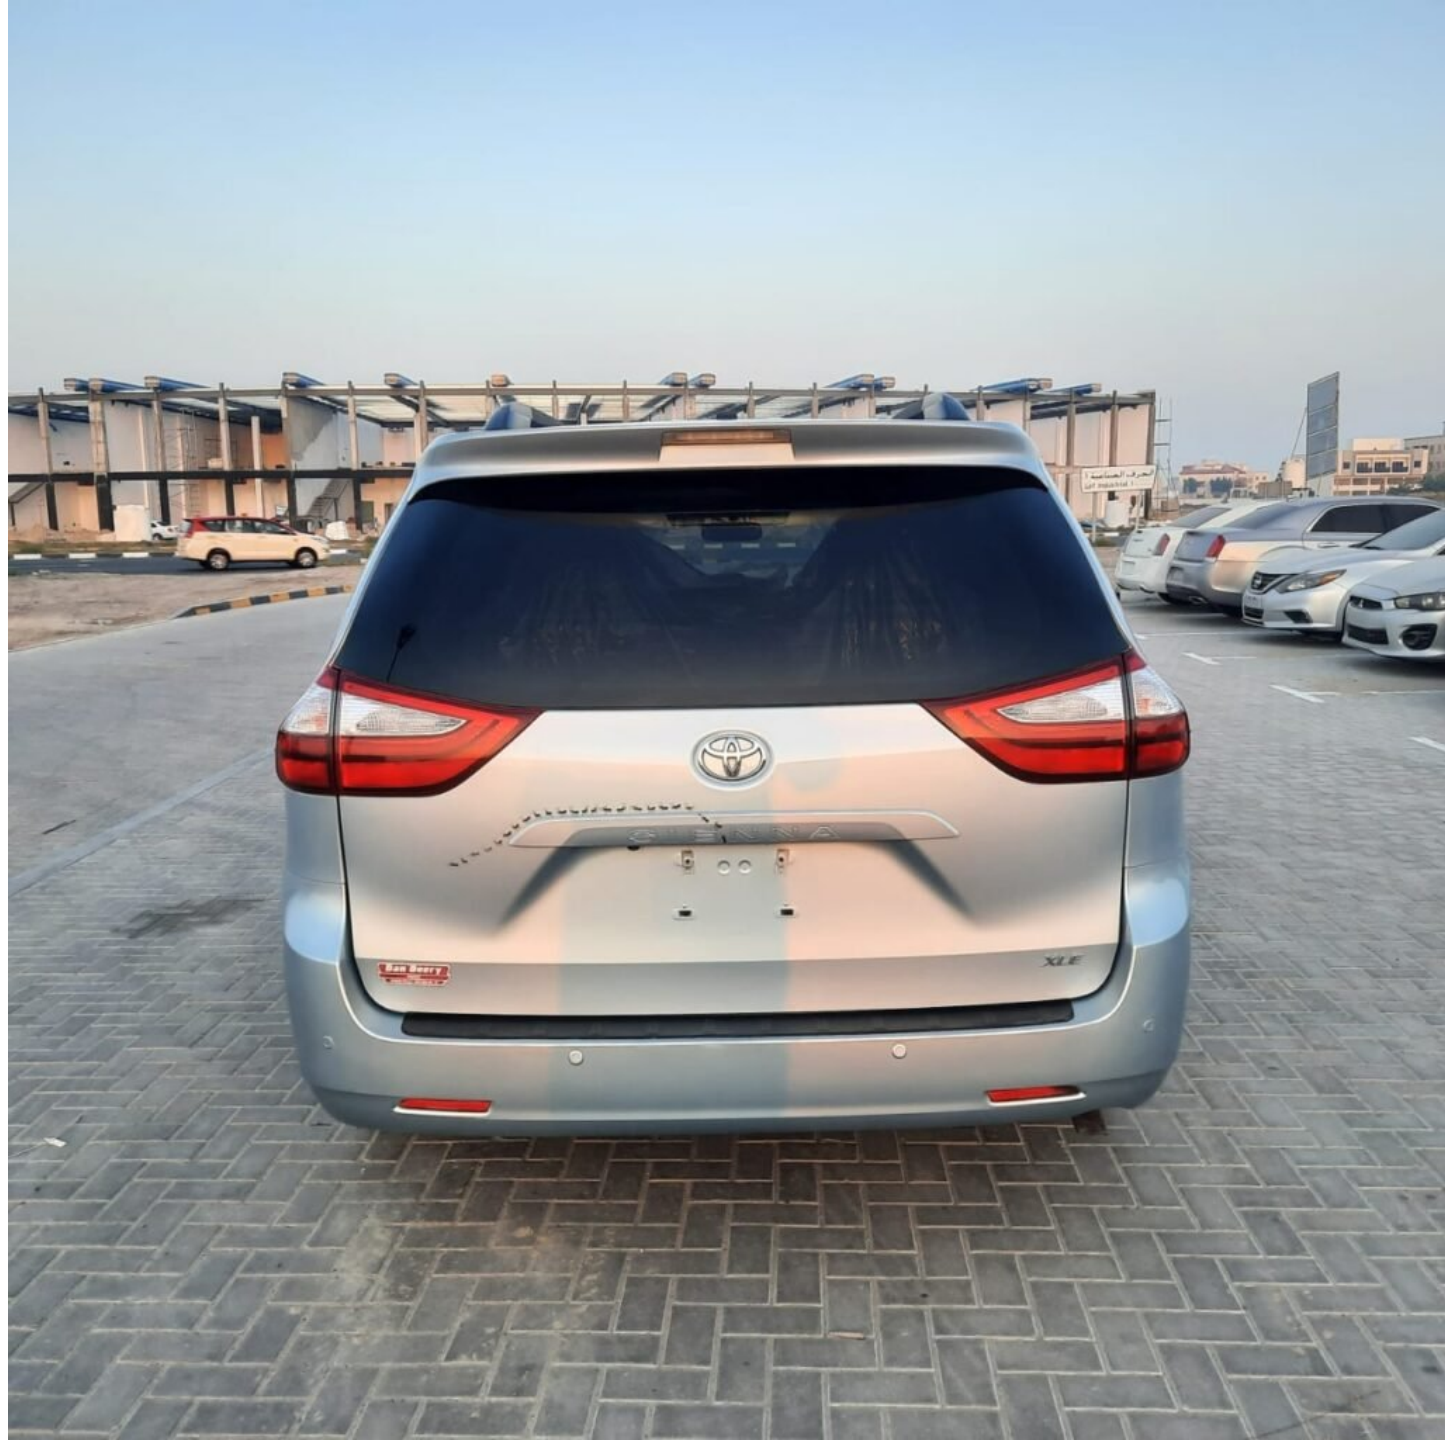

2016 TOYOTA SIENNA XLE

Exterior
99°F

Distance to Empty
159 mi

Average Fuel Economy
8.3 MPG

Hold to Reset

ODO 141944 mi