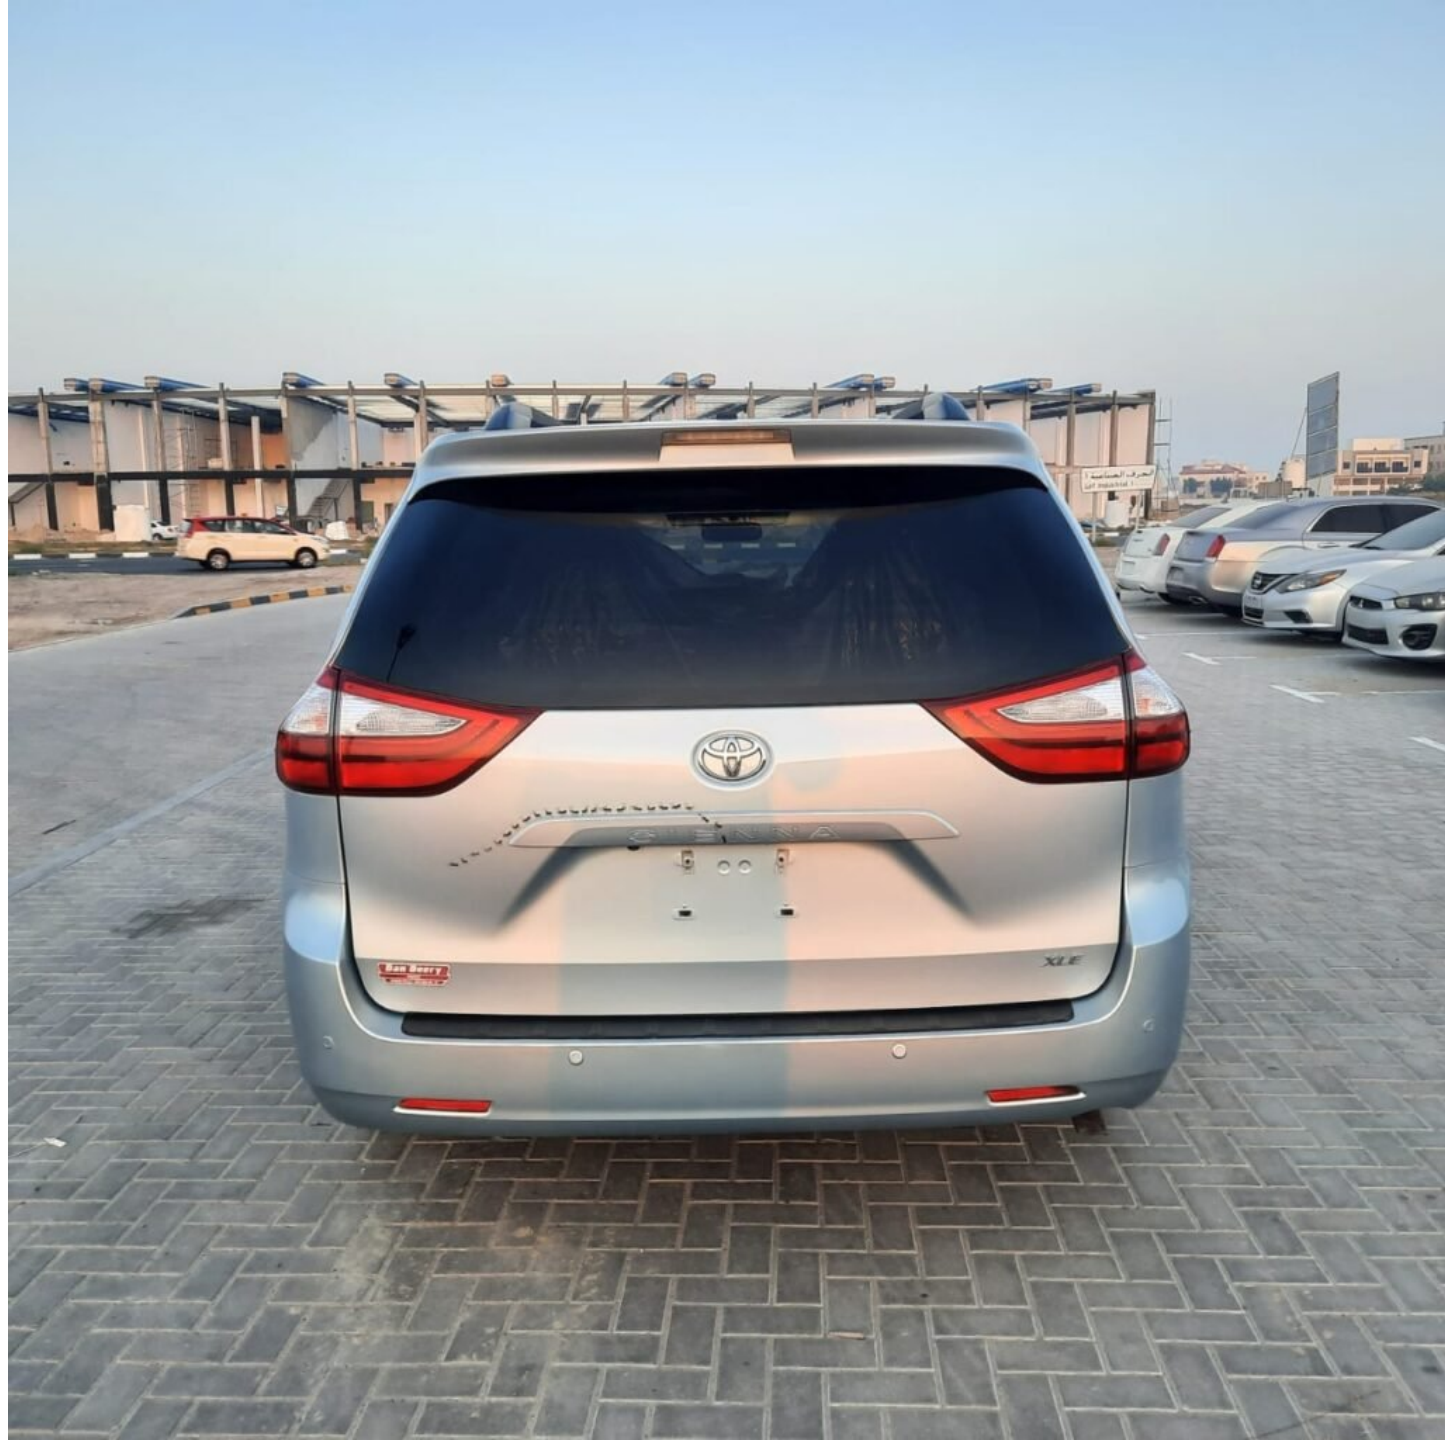

# **2016 TOYOTA SIENNA XLE**

Exterior  
99°F

Distance to Empty  
159 mi

Average Fuel Economy  
8.3 MPG

Hold to Reset

ODO 141944 mi