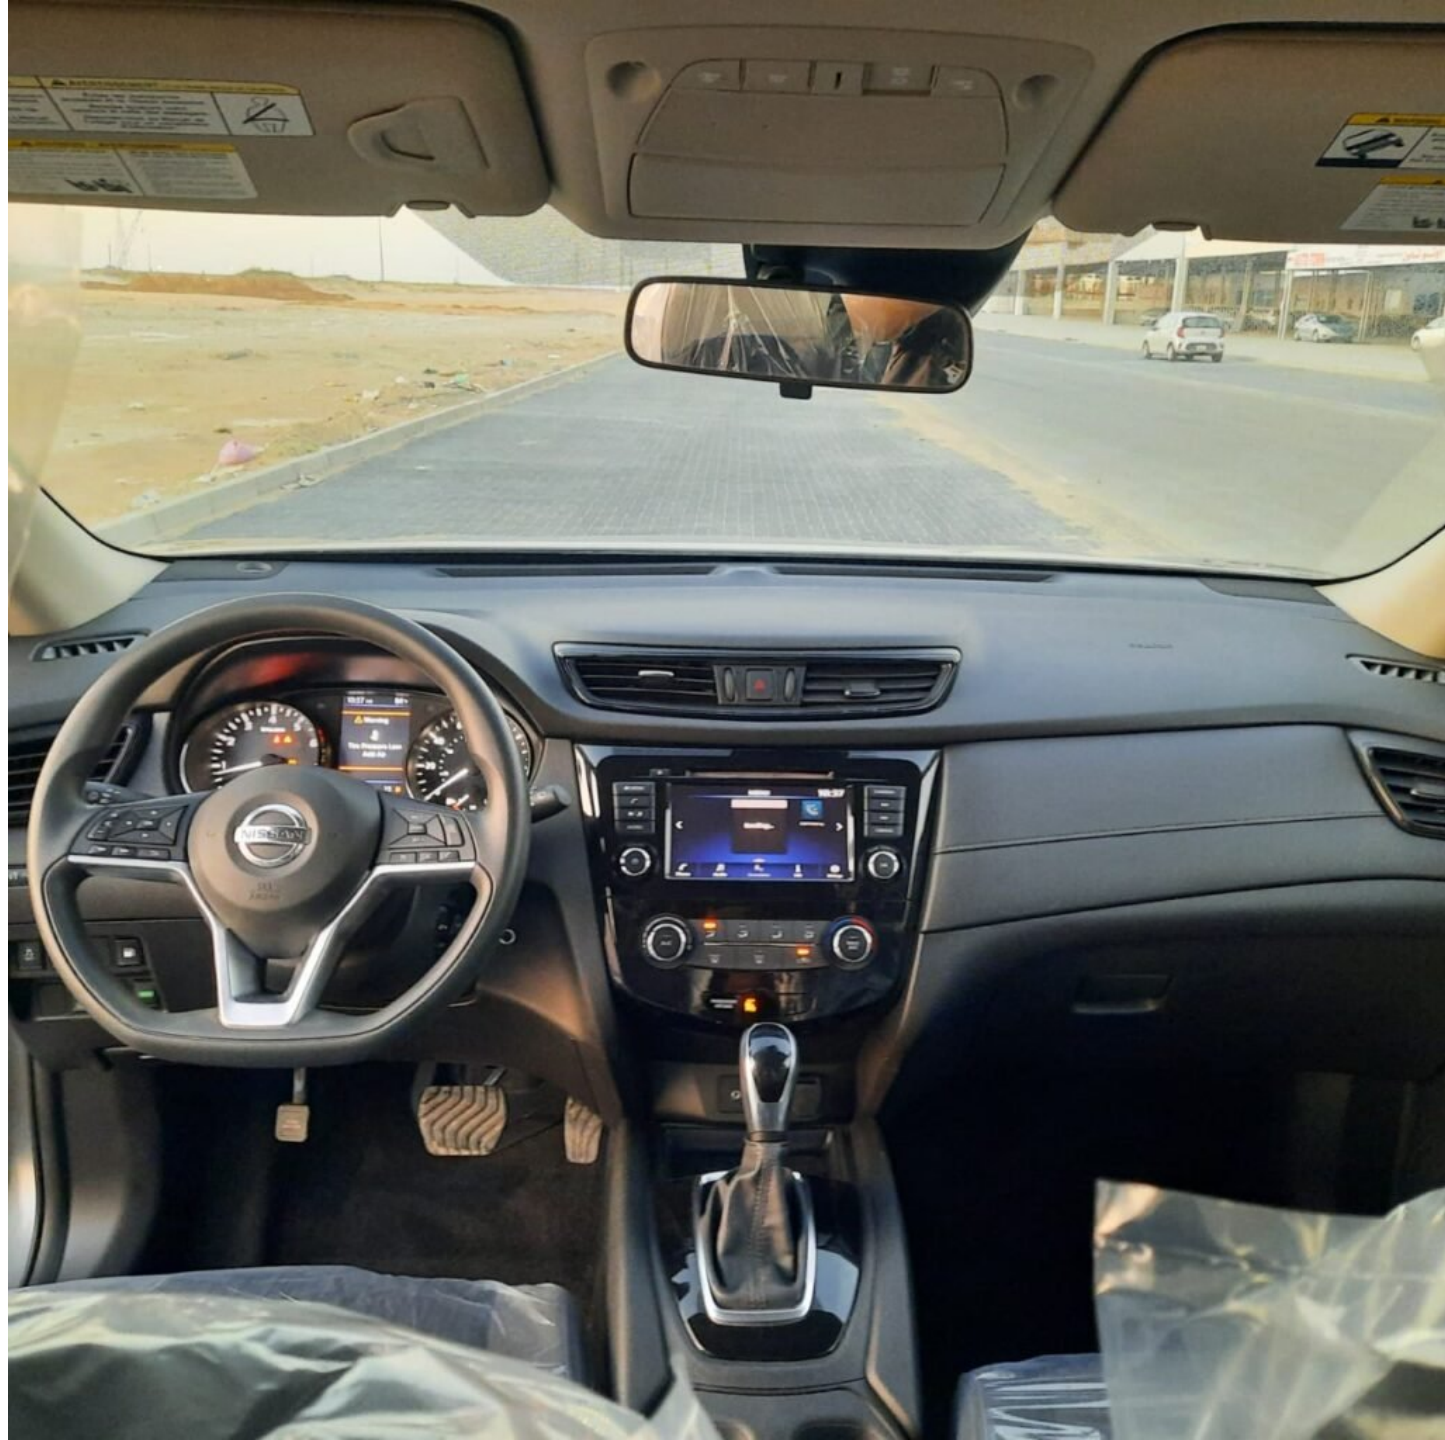

2019 NISSAN ROGUE

10:39 AM 84°F

Average Speed 1

5 MPH

Reset

R 24 91711 miles

RPMx1000

MPH

220 km/h