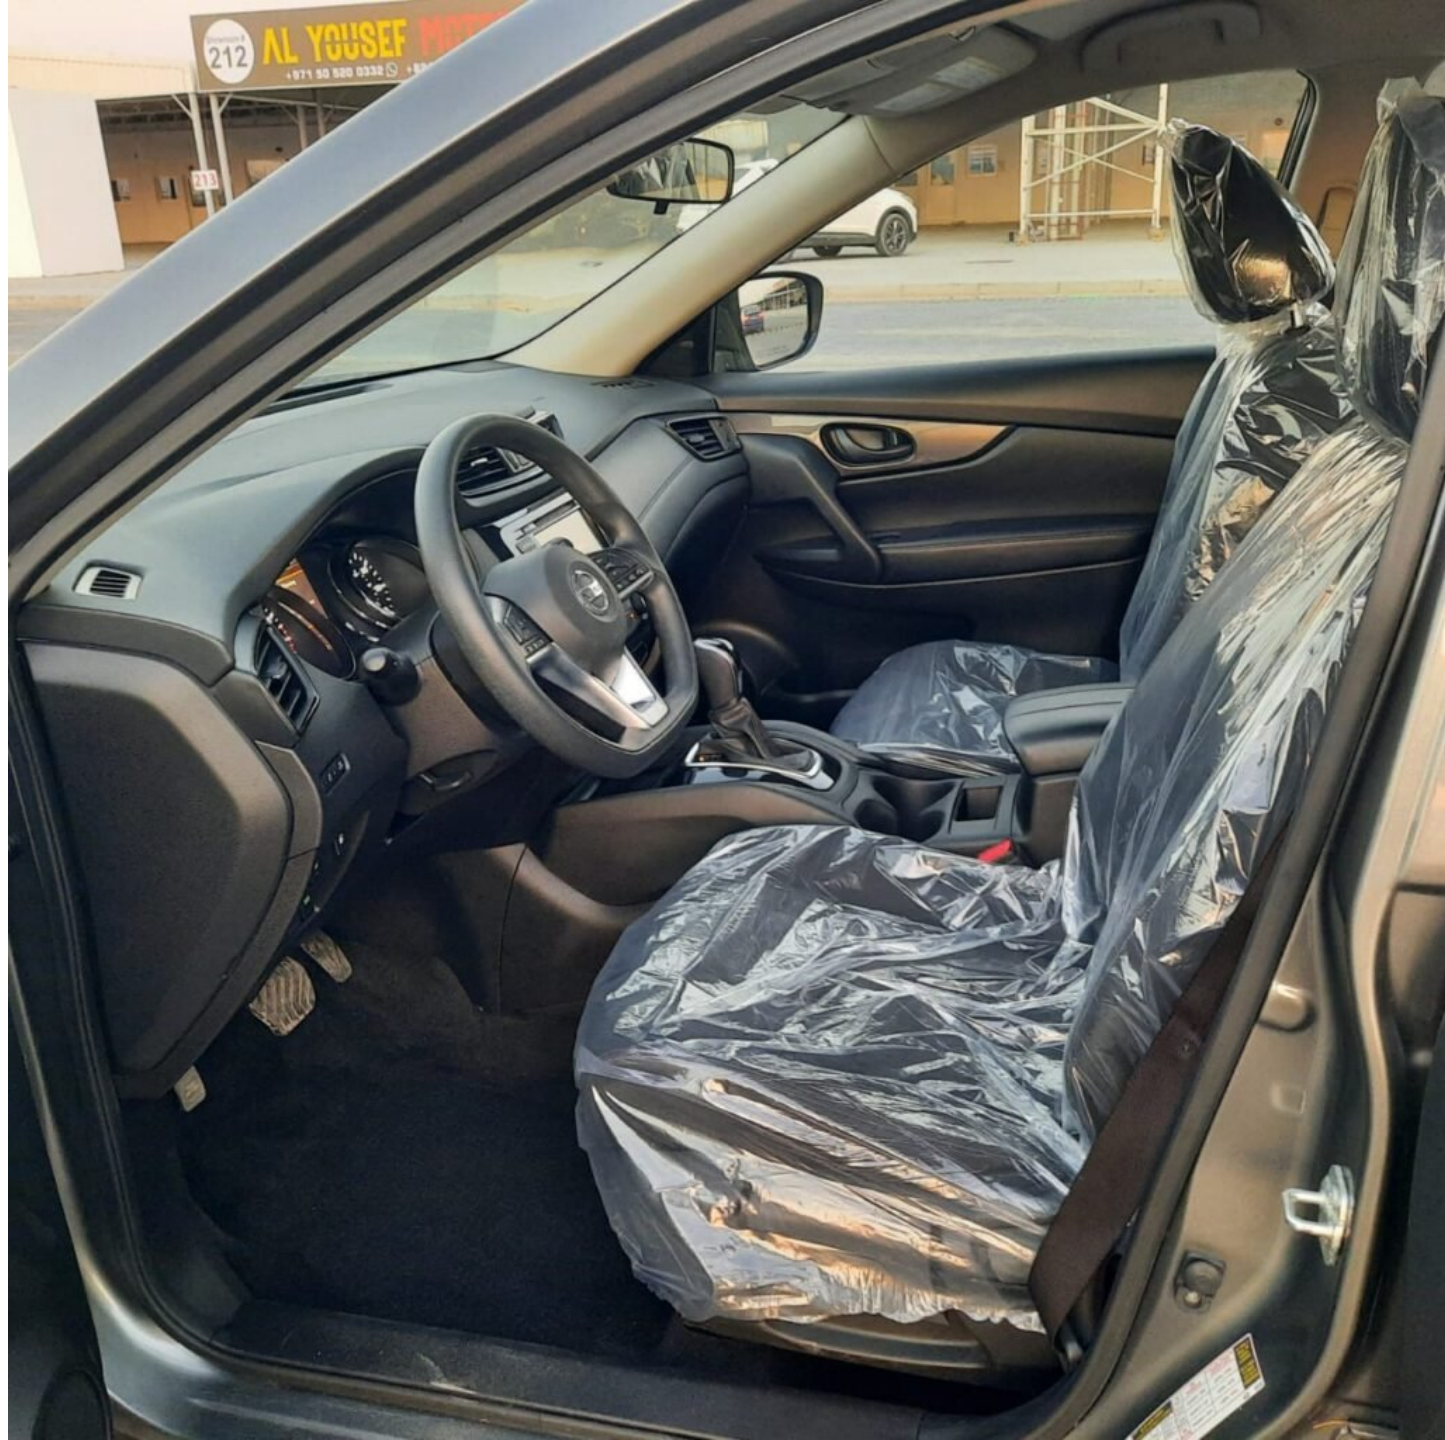

2019 NISSAN ROGUE

10:39 AM 84°F

Average Speed 1

5 MPH

Reset

R 24 91711 miles

RPMx1000

MPH