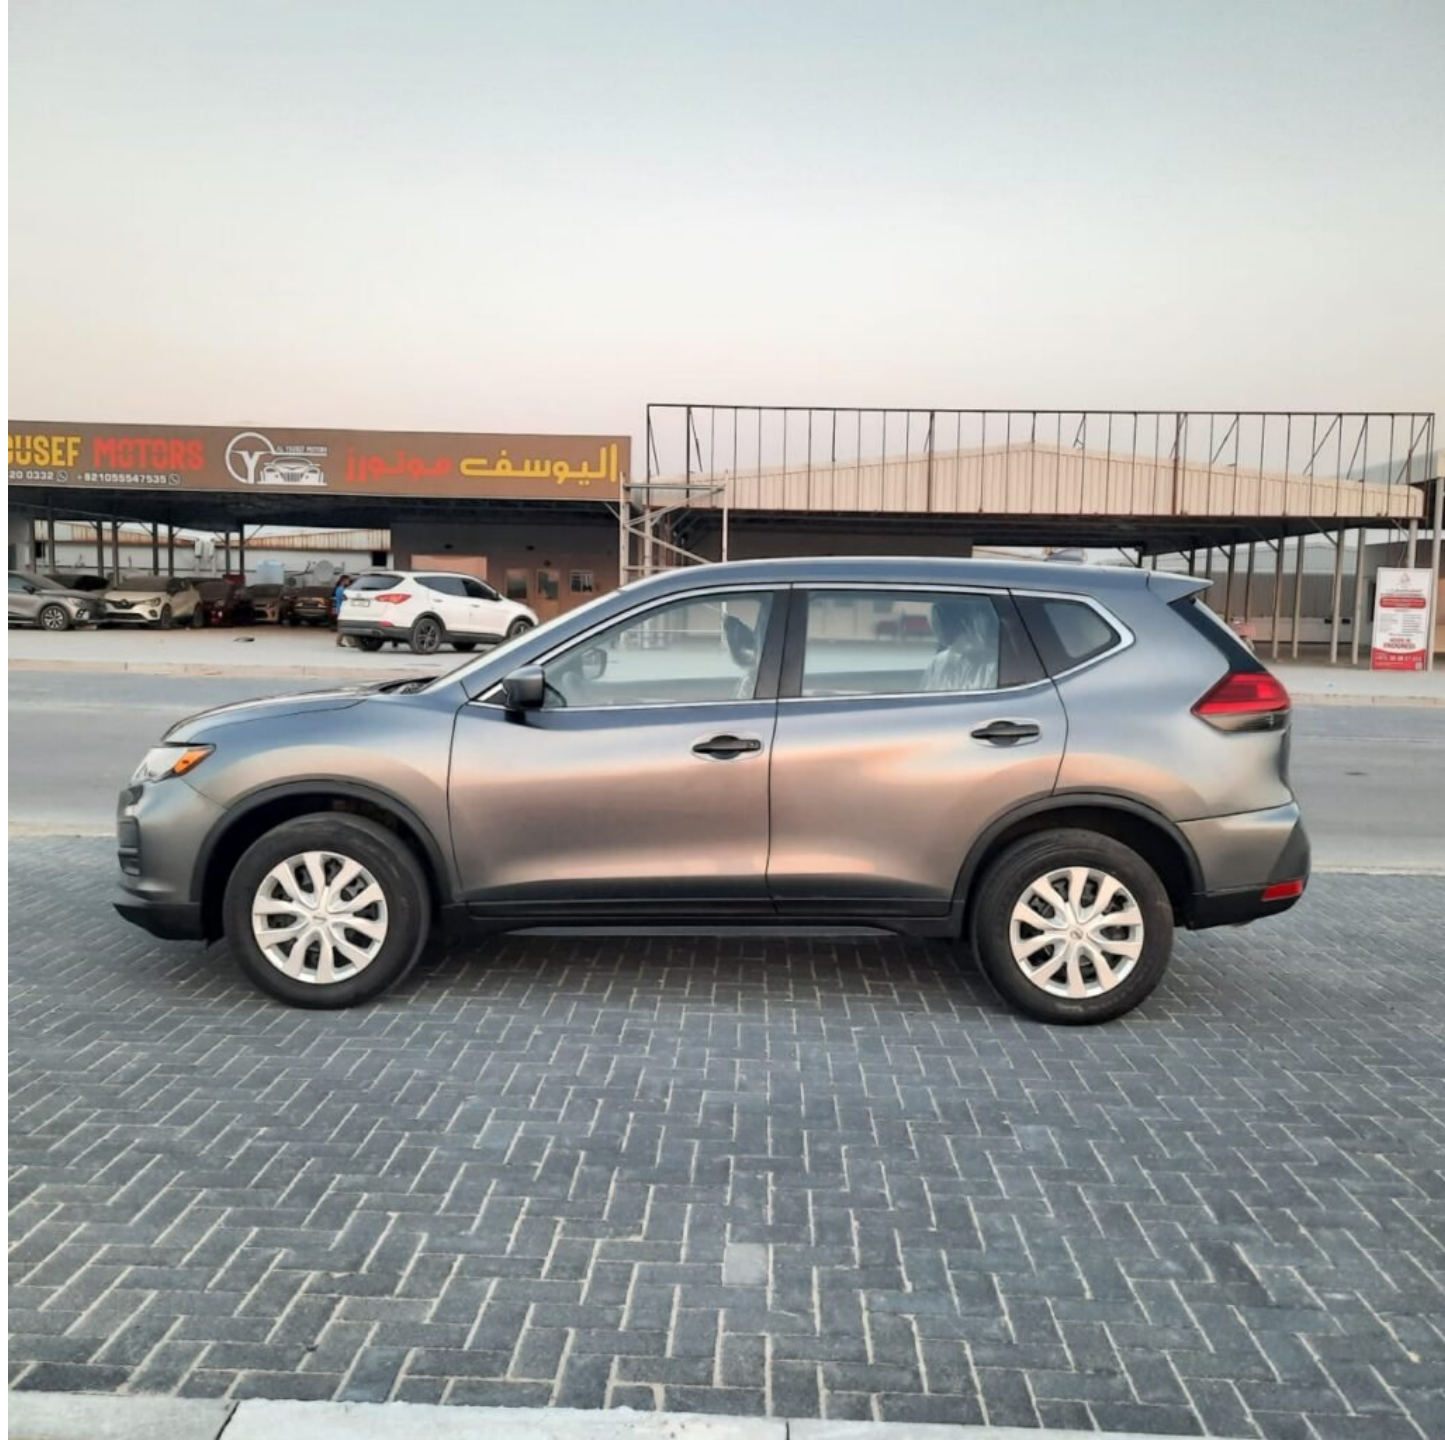

2019 NISSAN ROGUE

10:39 AM 84°F

Average Speed 1

5 MPH

Reset

R 24 91711 miles

RPMx1000

MPH

220 km/h