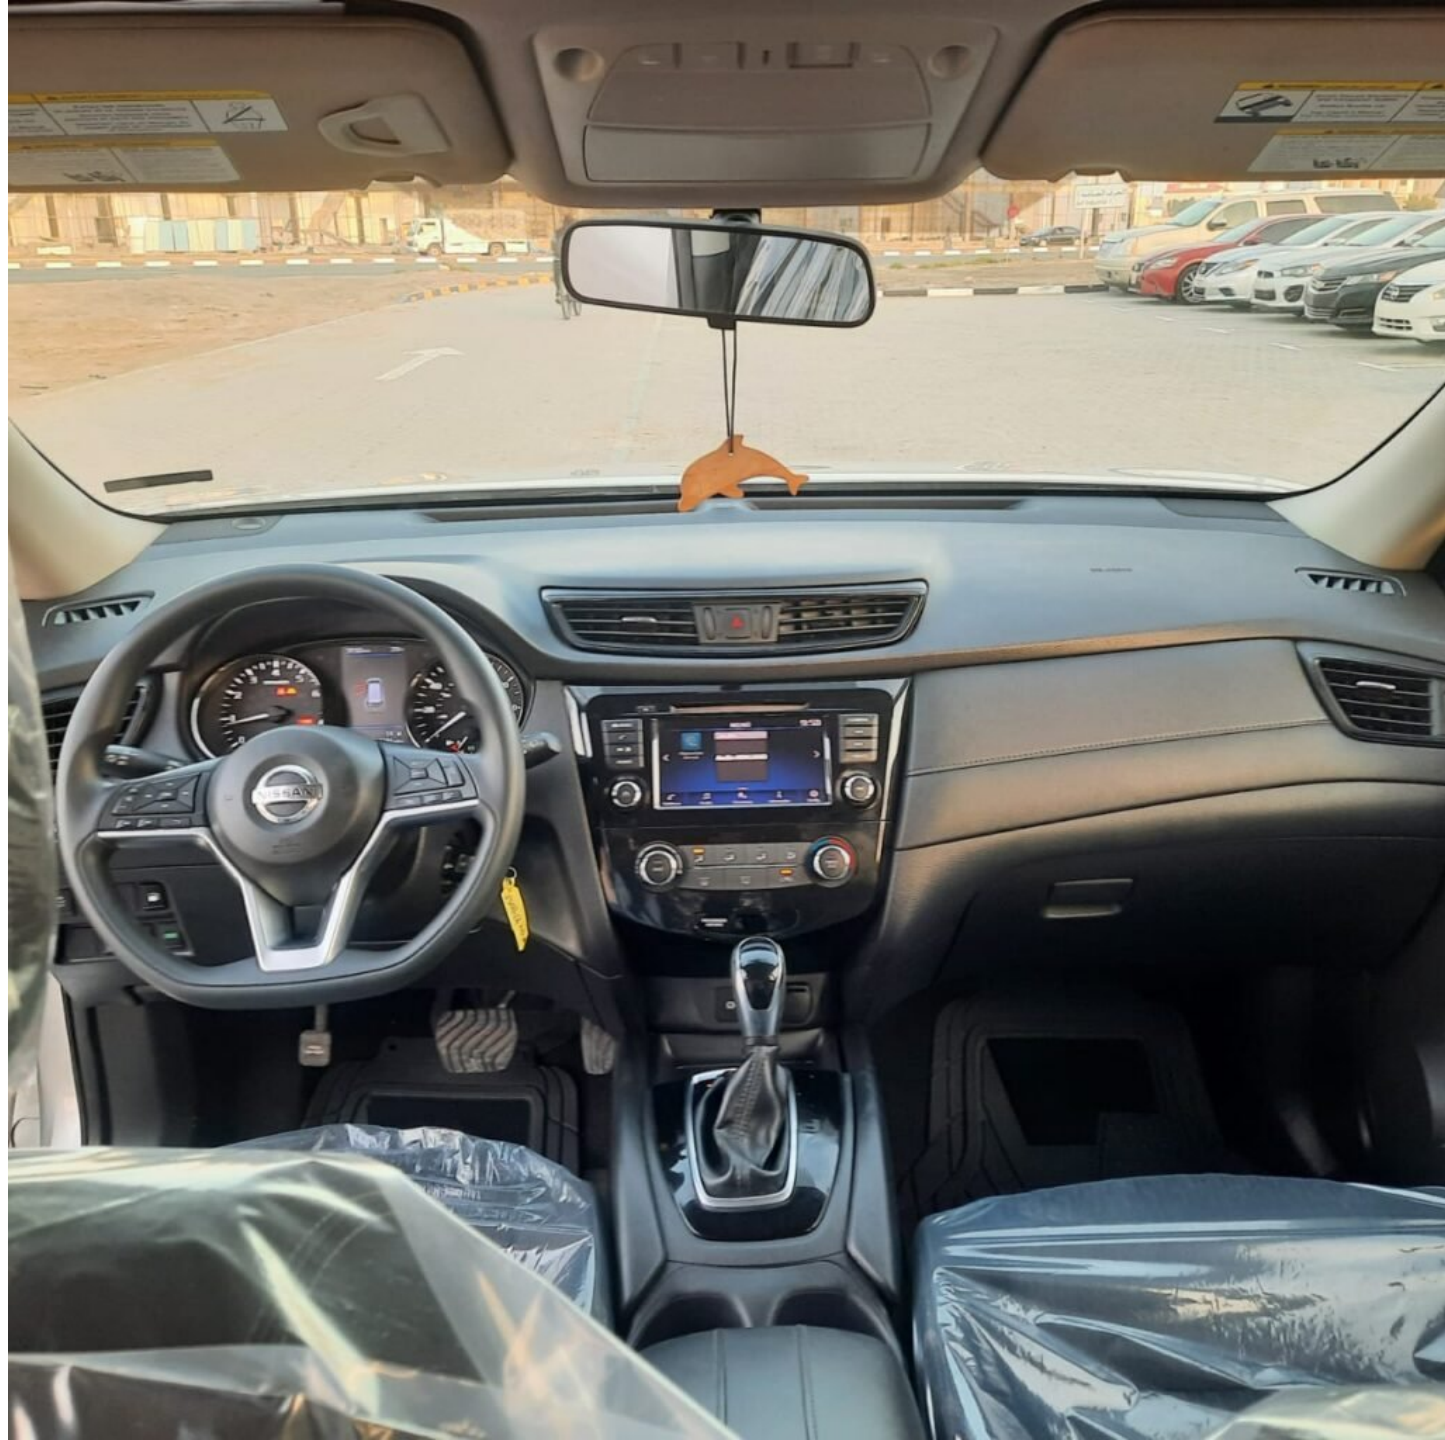

2018 NISSAN ROGUE

9:49 AM 79°F

Average Speed 1

1
MPH

Reset

P

59
117786 miles

RPMx1000