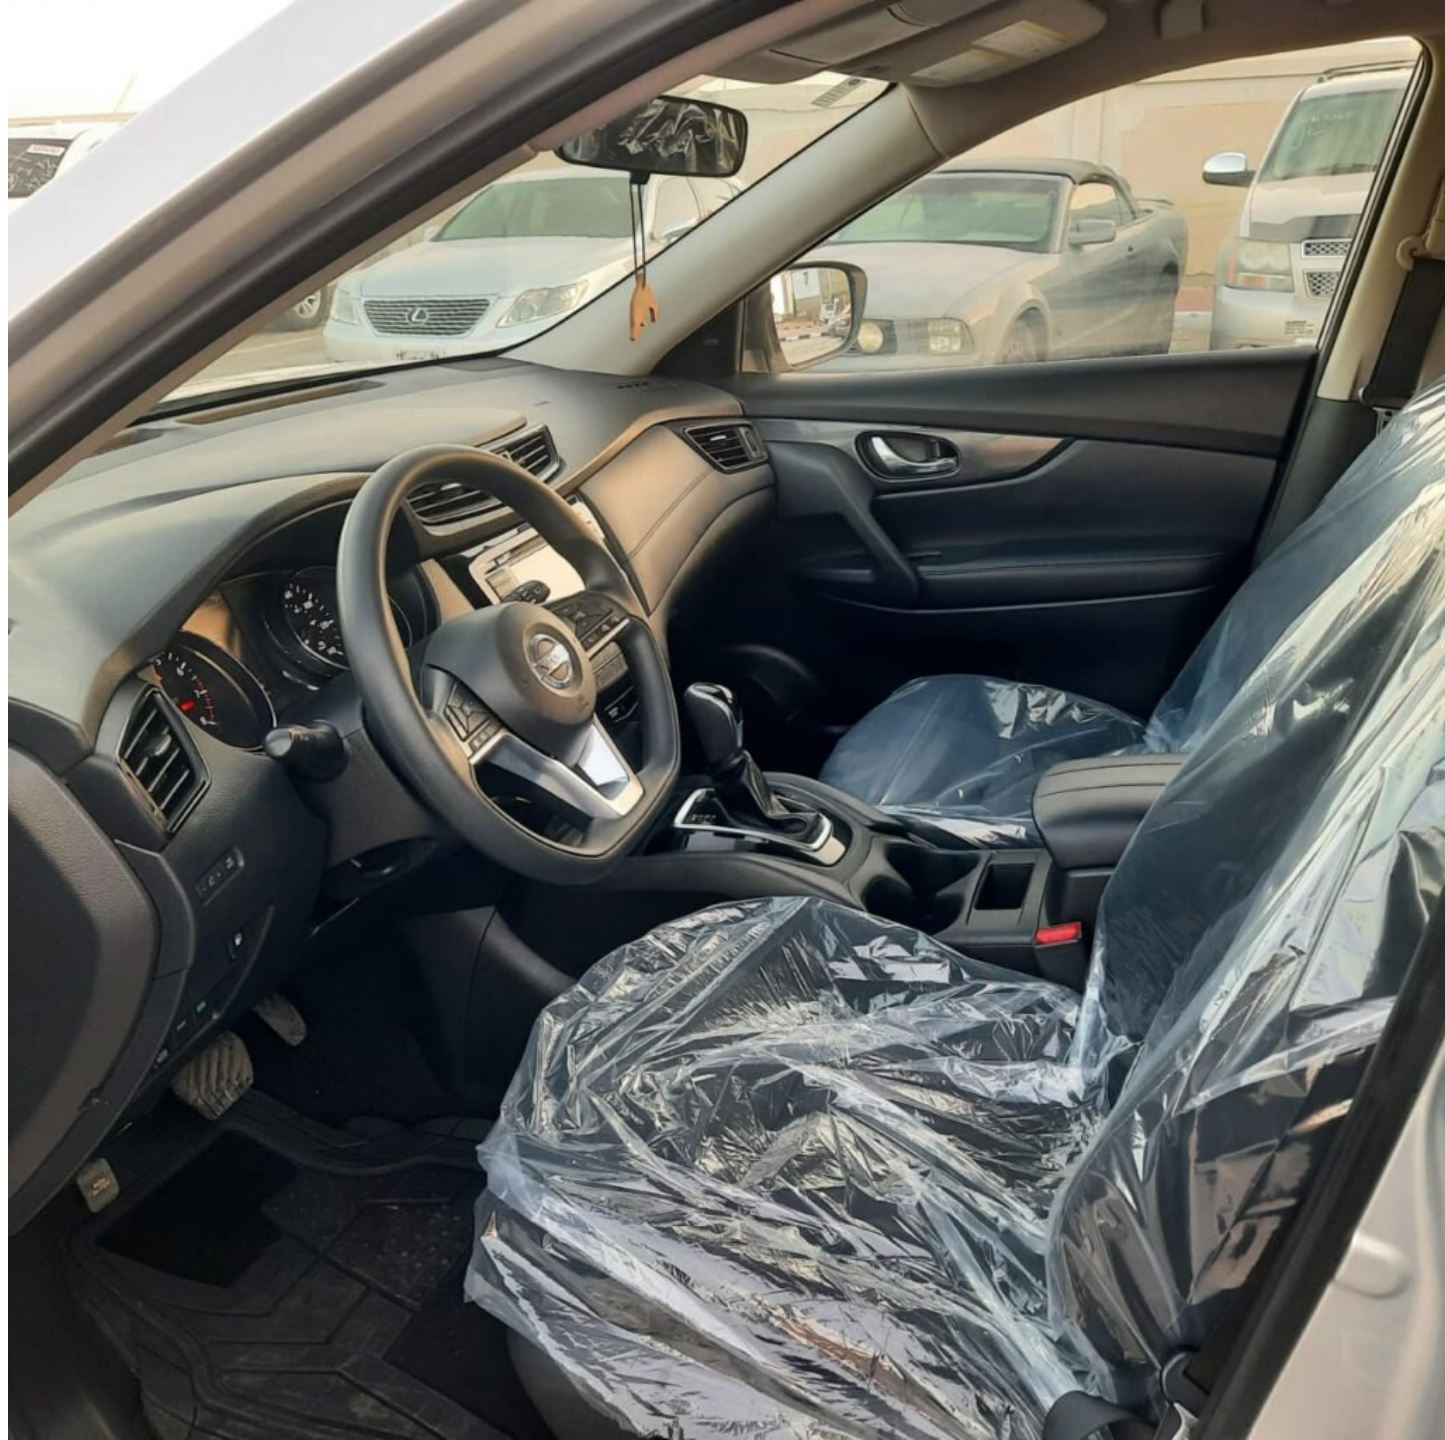

2018 NISSAN ROGUE

9:49 AM 79°F

Average Speed 1

1
MPH

Reset

P

59
117786 miles

RPMx1000