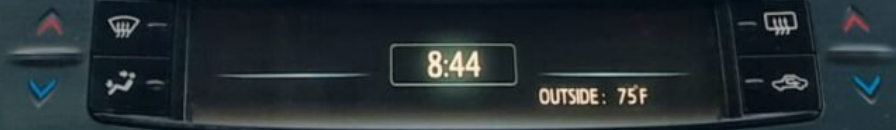

2015 TOYOTA AVALON LIMITED

0 MPH
Distance to Empty
55 mi
P TRIP A 0.1
ODO 138752 mi

AUDIO
HOME APPS

Radio
SEEK TRACK

PASSENGER
AIR BAG
OFF

AUTO OFF + A/C SYNC