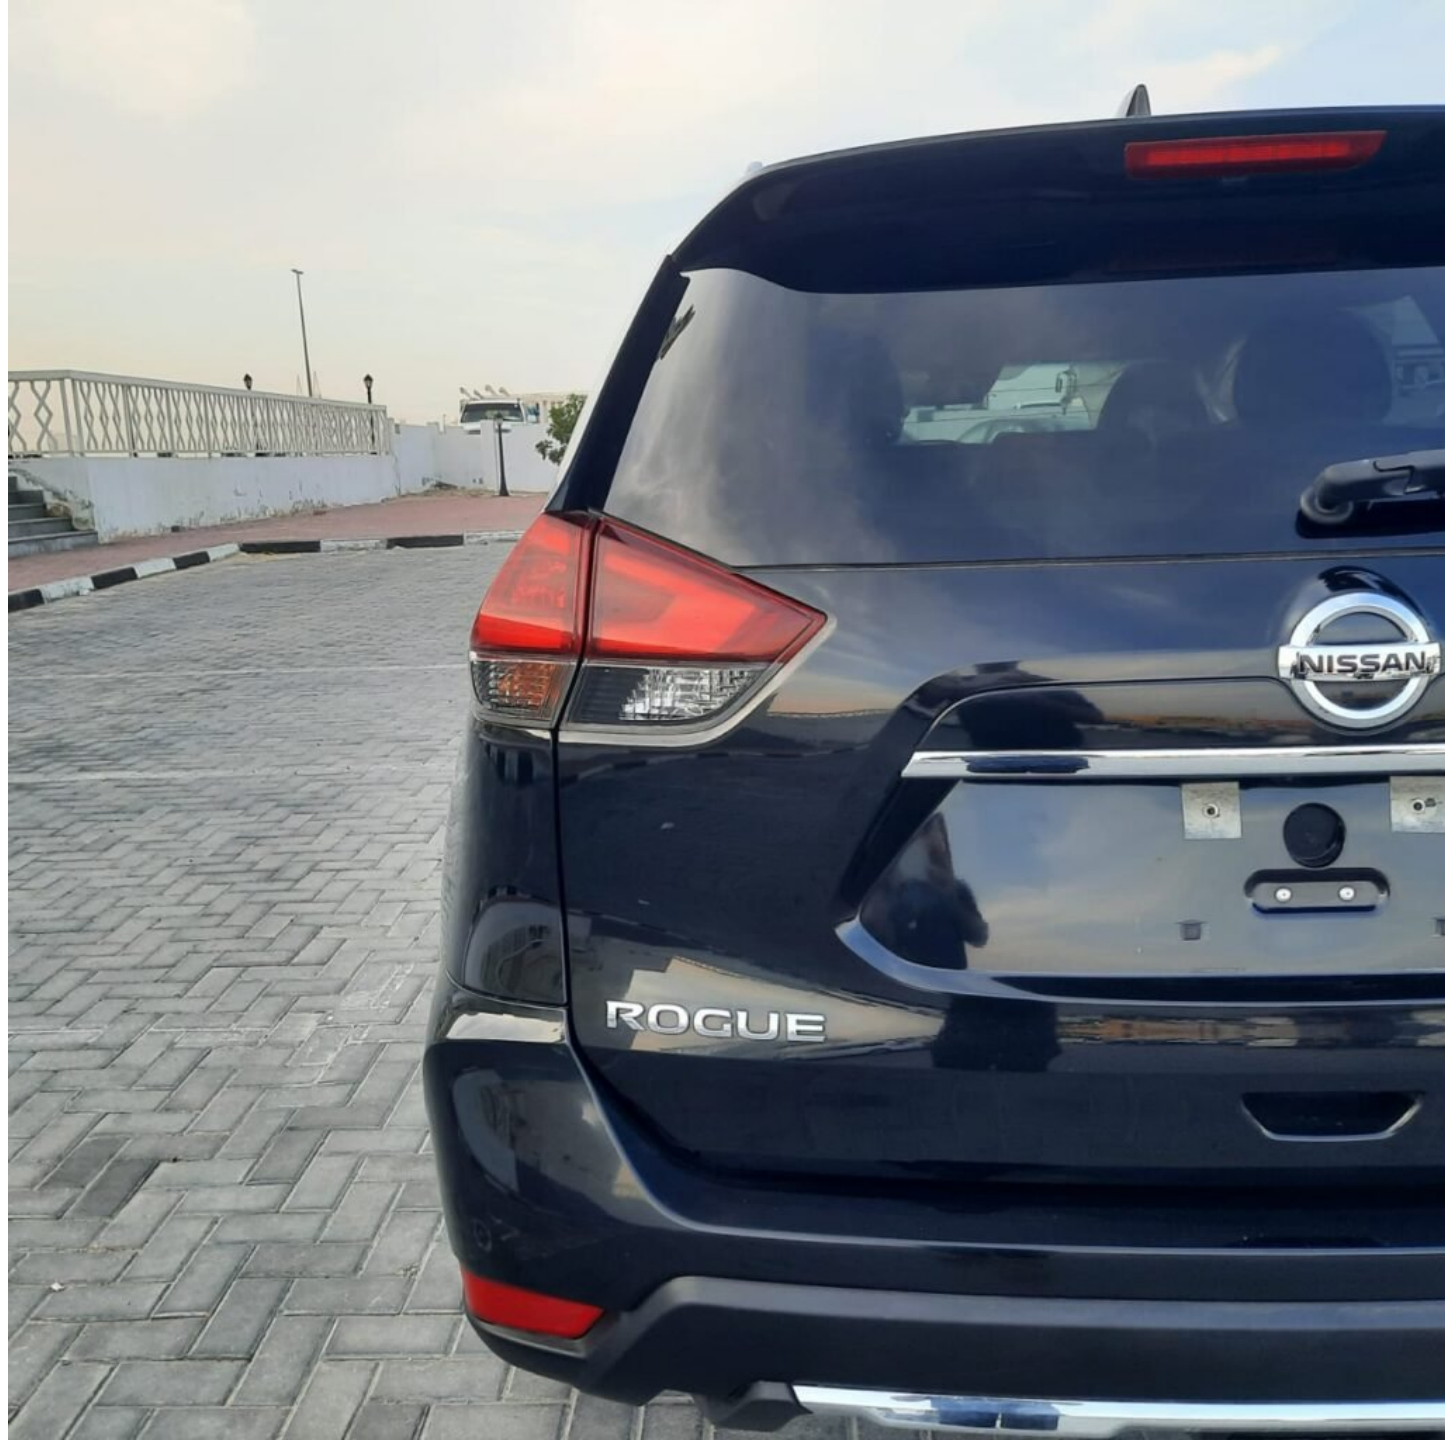

2019 NISSAN ROGUE SV

10:08 PM 80°F

Average Speed 1

11
MPH

OK Reset

P

46 69785 miles