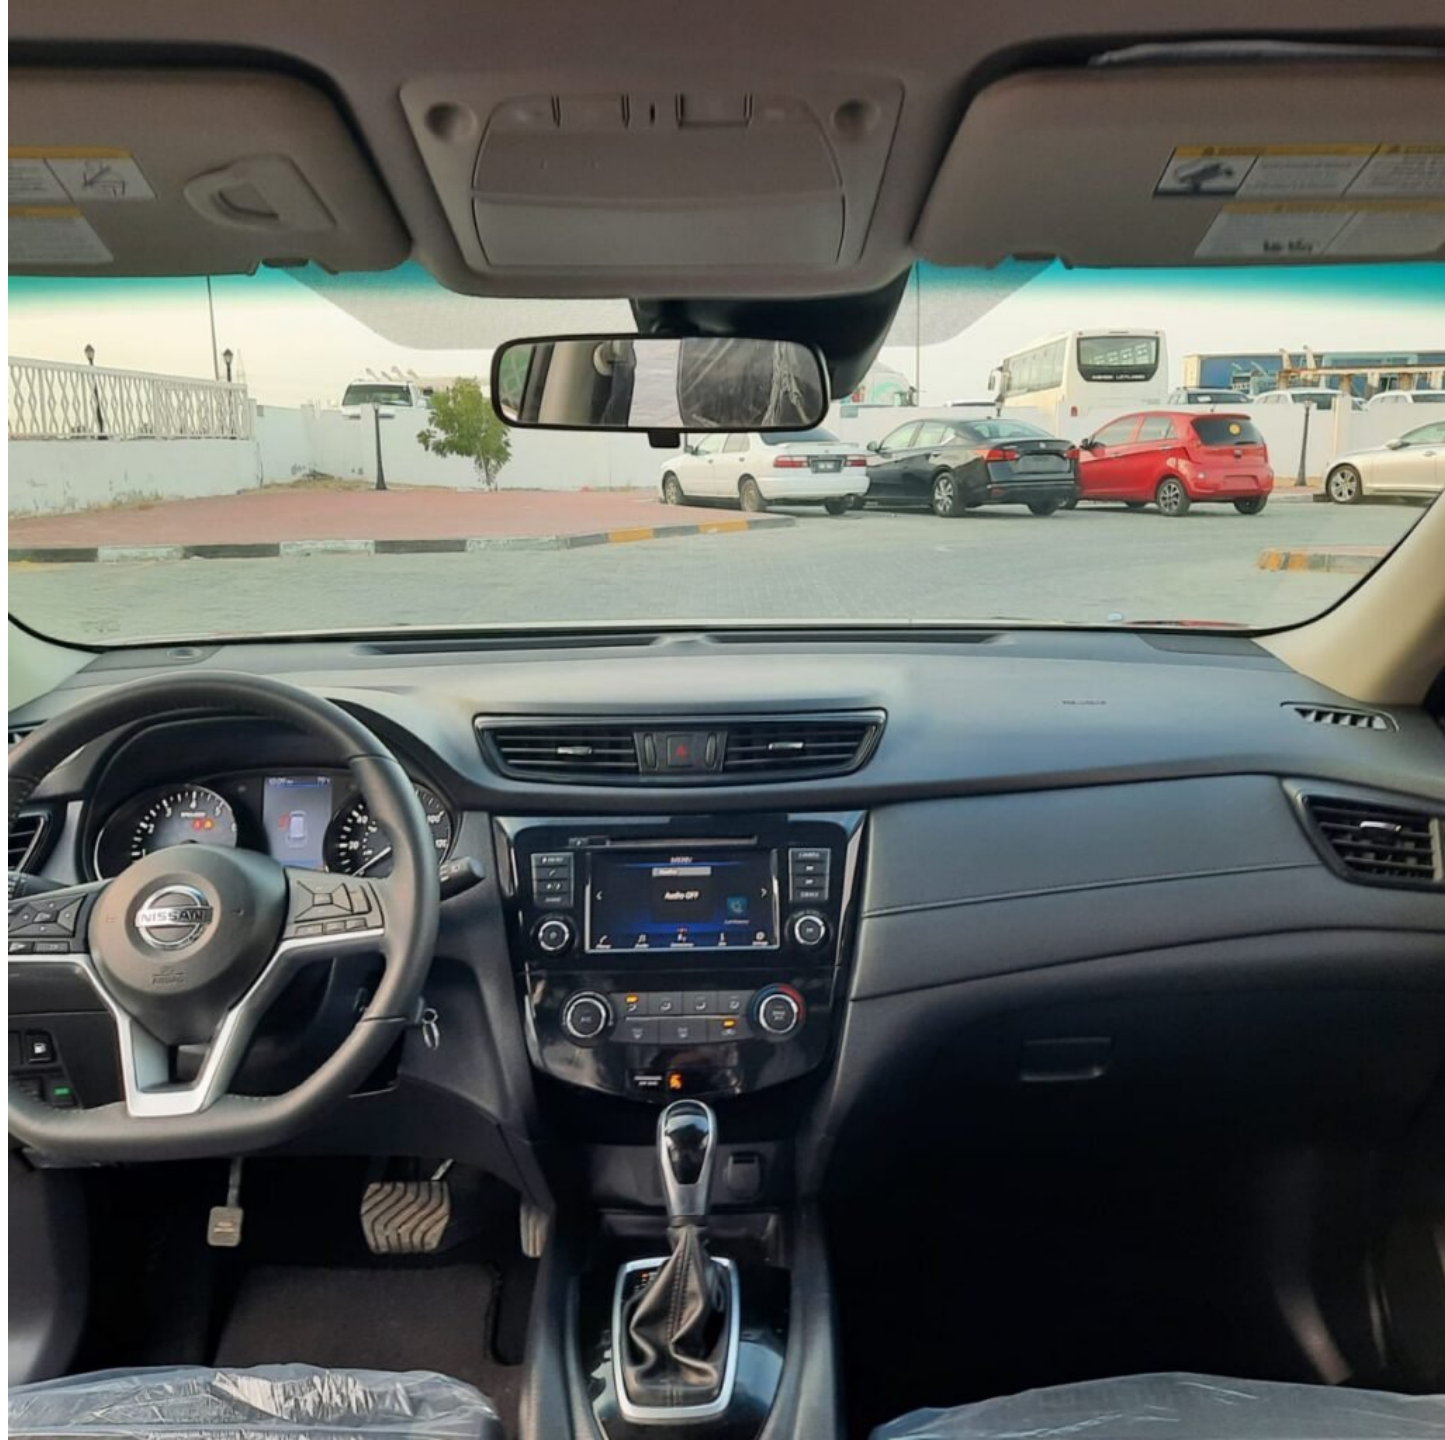

2019 NISSAN ROGUE SV

10:08 PM 80°F

Average Speed 1

11
MPH

OK Reset

P

46 69785 miles