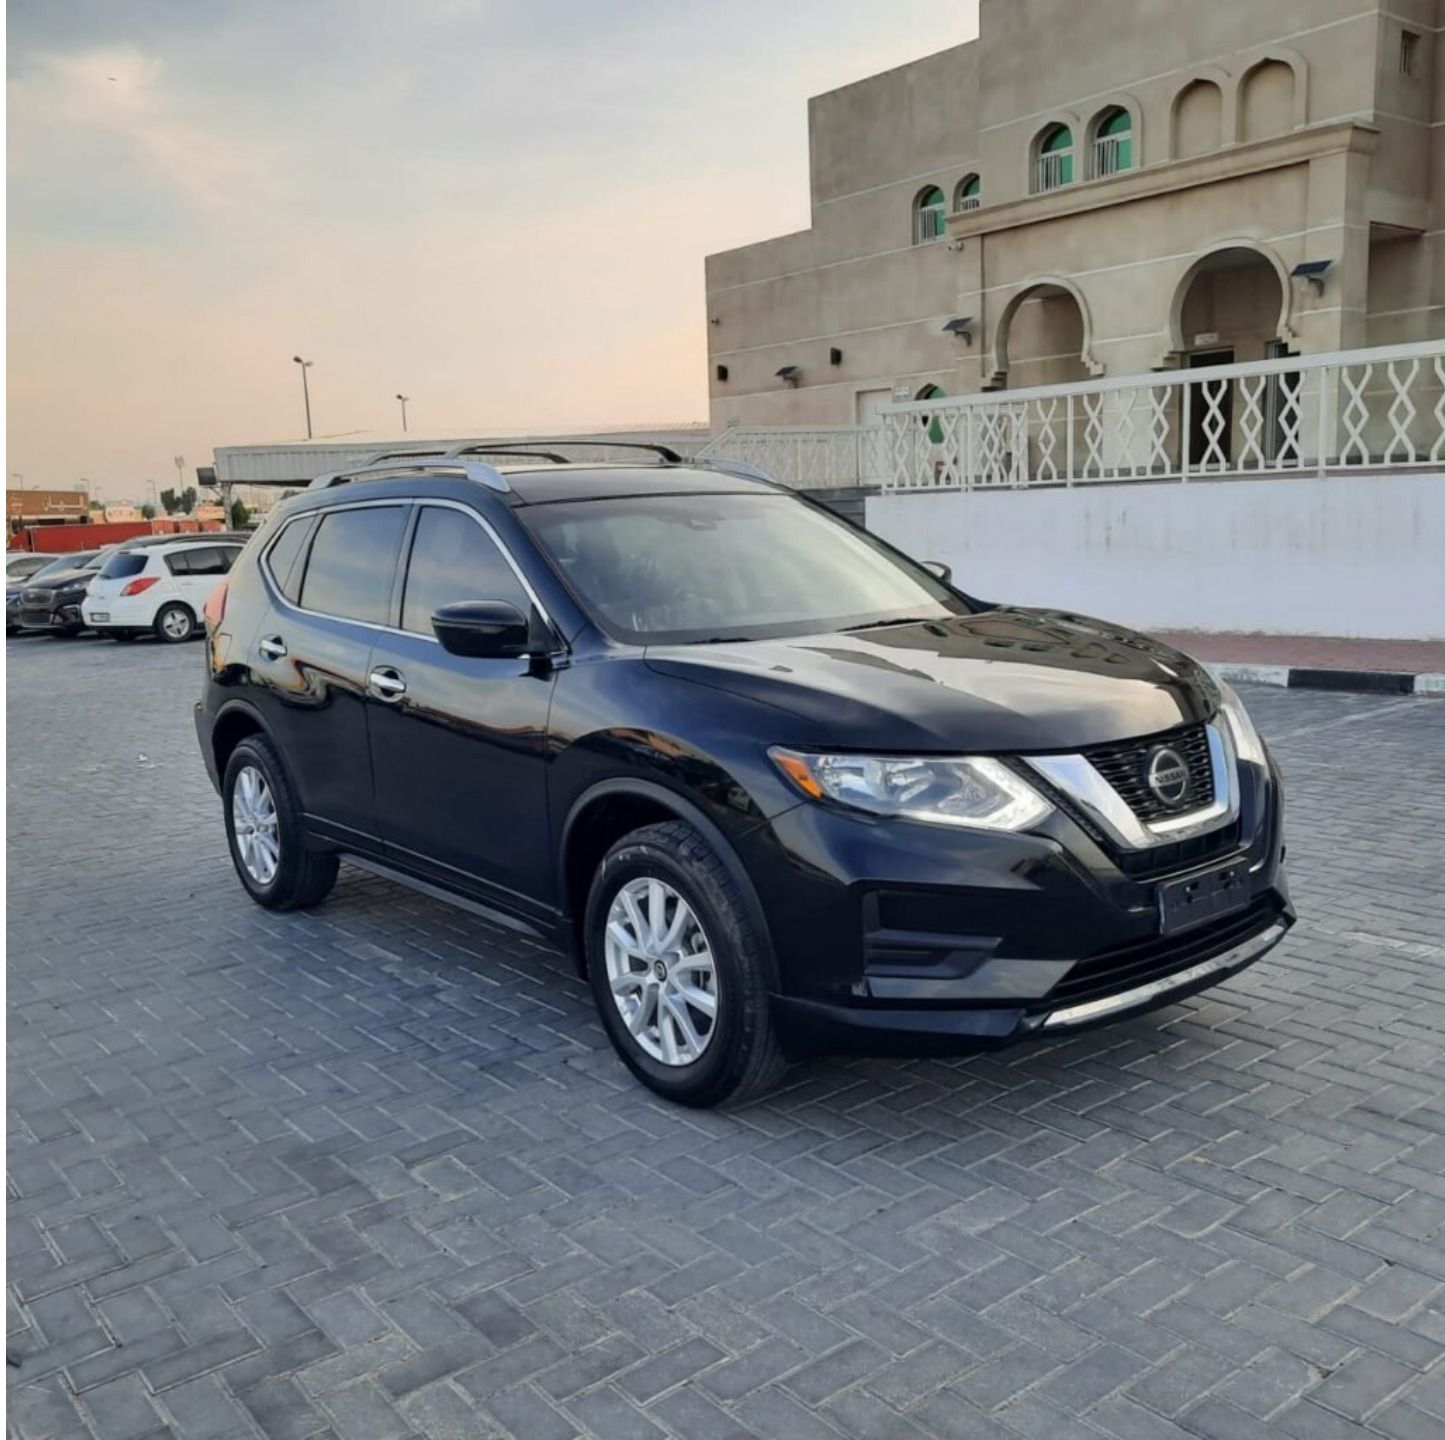

2019 NISSAN ROGUE SV

10:08 PM 80°F

Average Speed 1

11
MPH

OK Reset

P

46 69785 miles