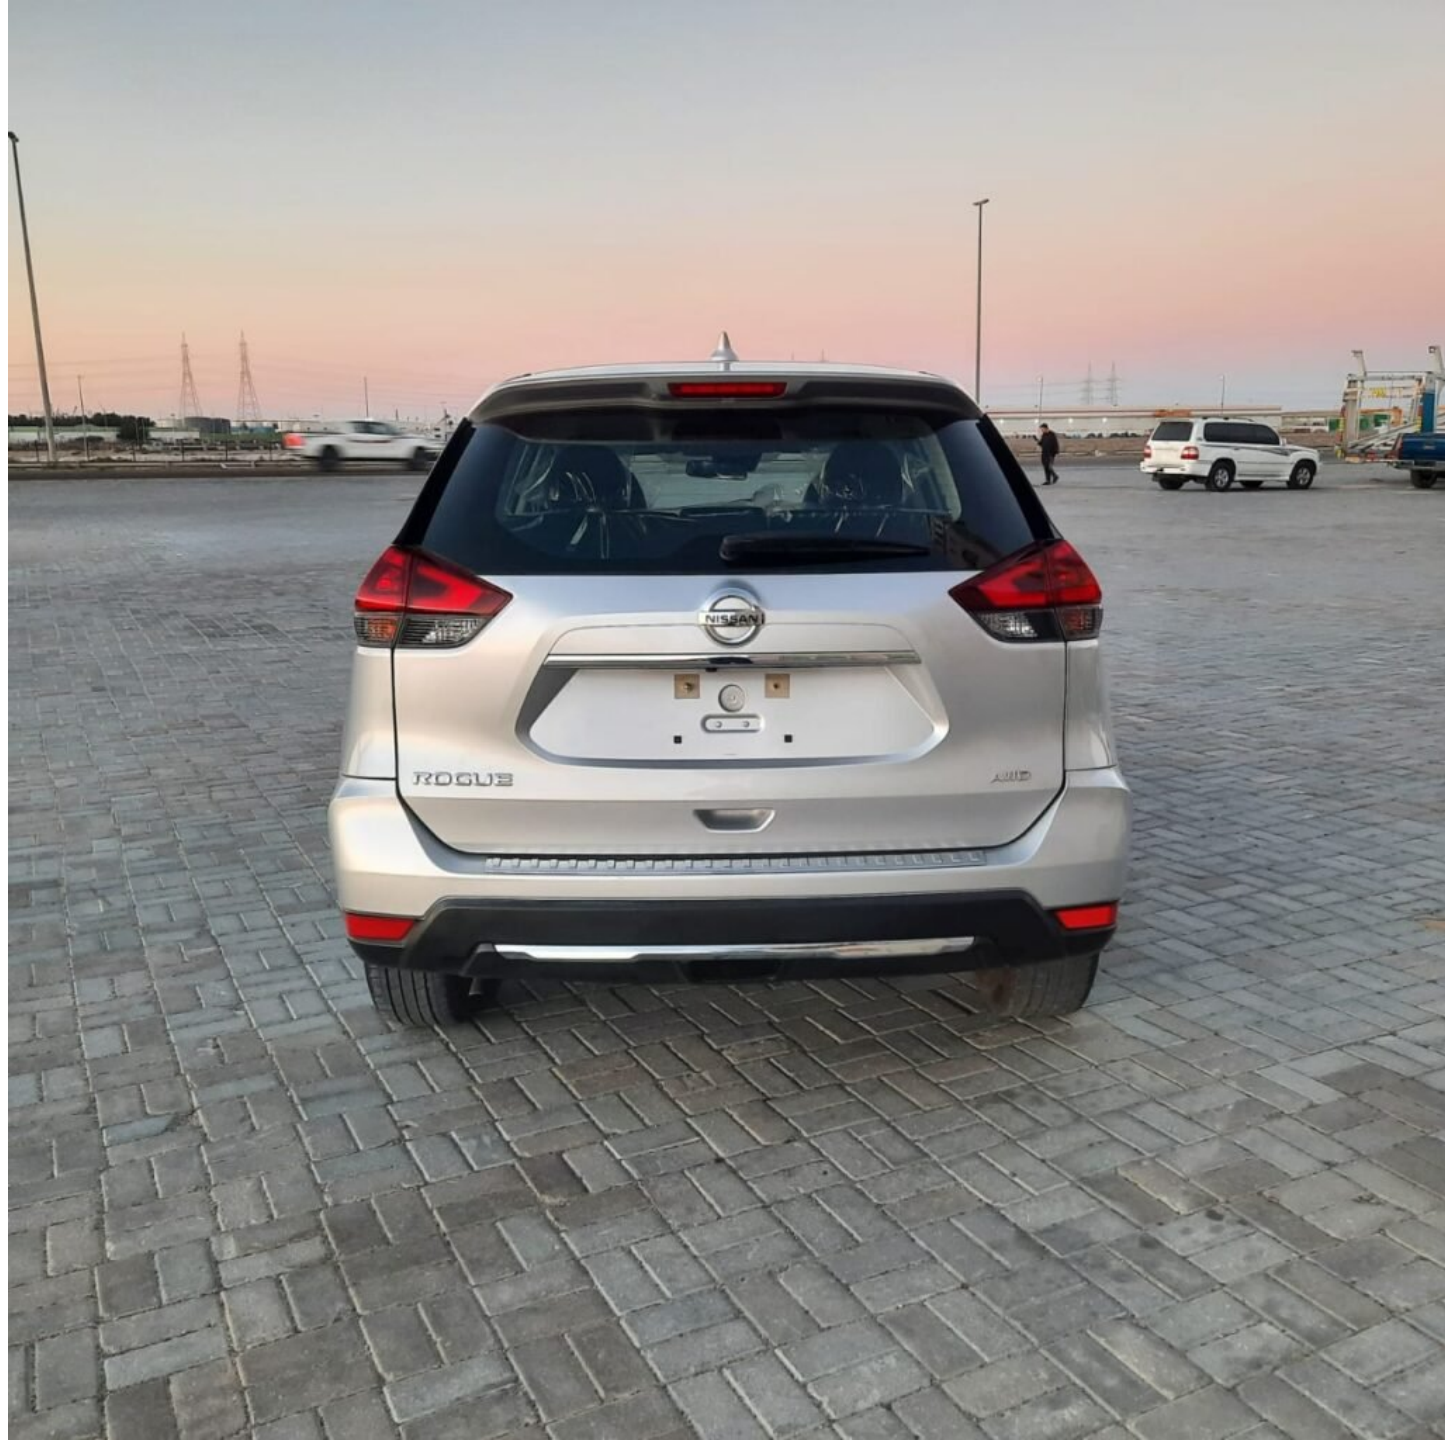

2019 NISSAN ROGUE

7:54 AM 73°F

Average Speed 1

10
MPH

Reset

P 131 44633 miles