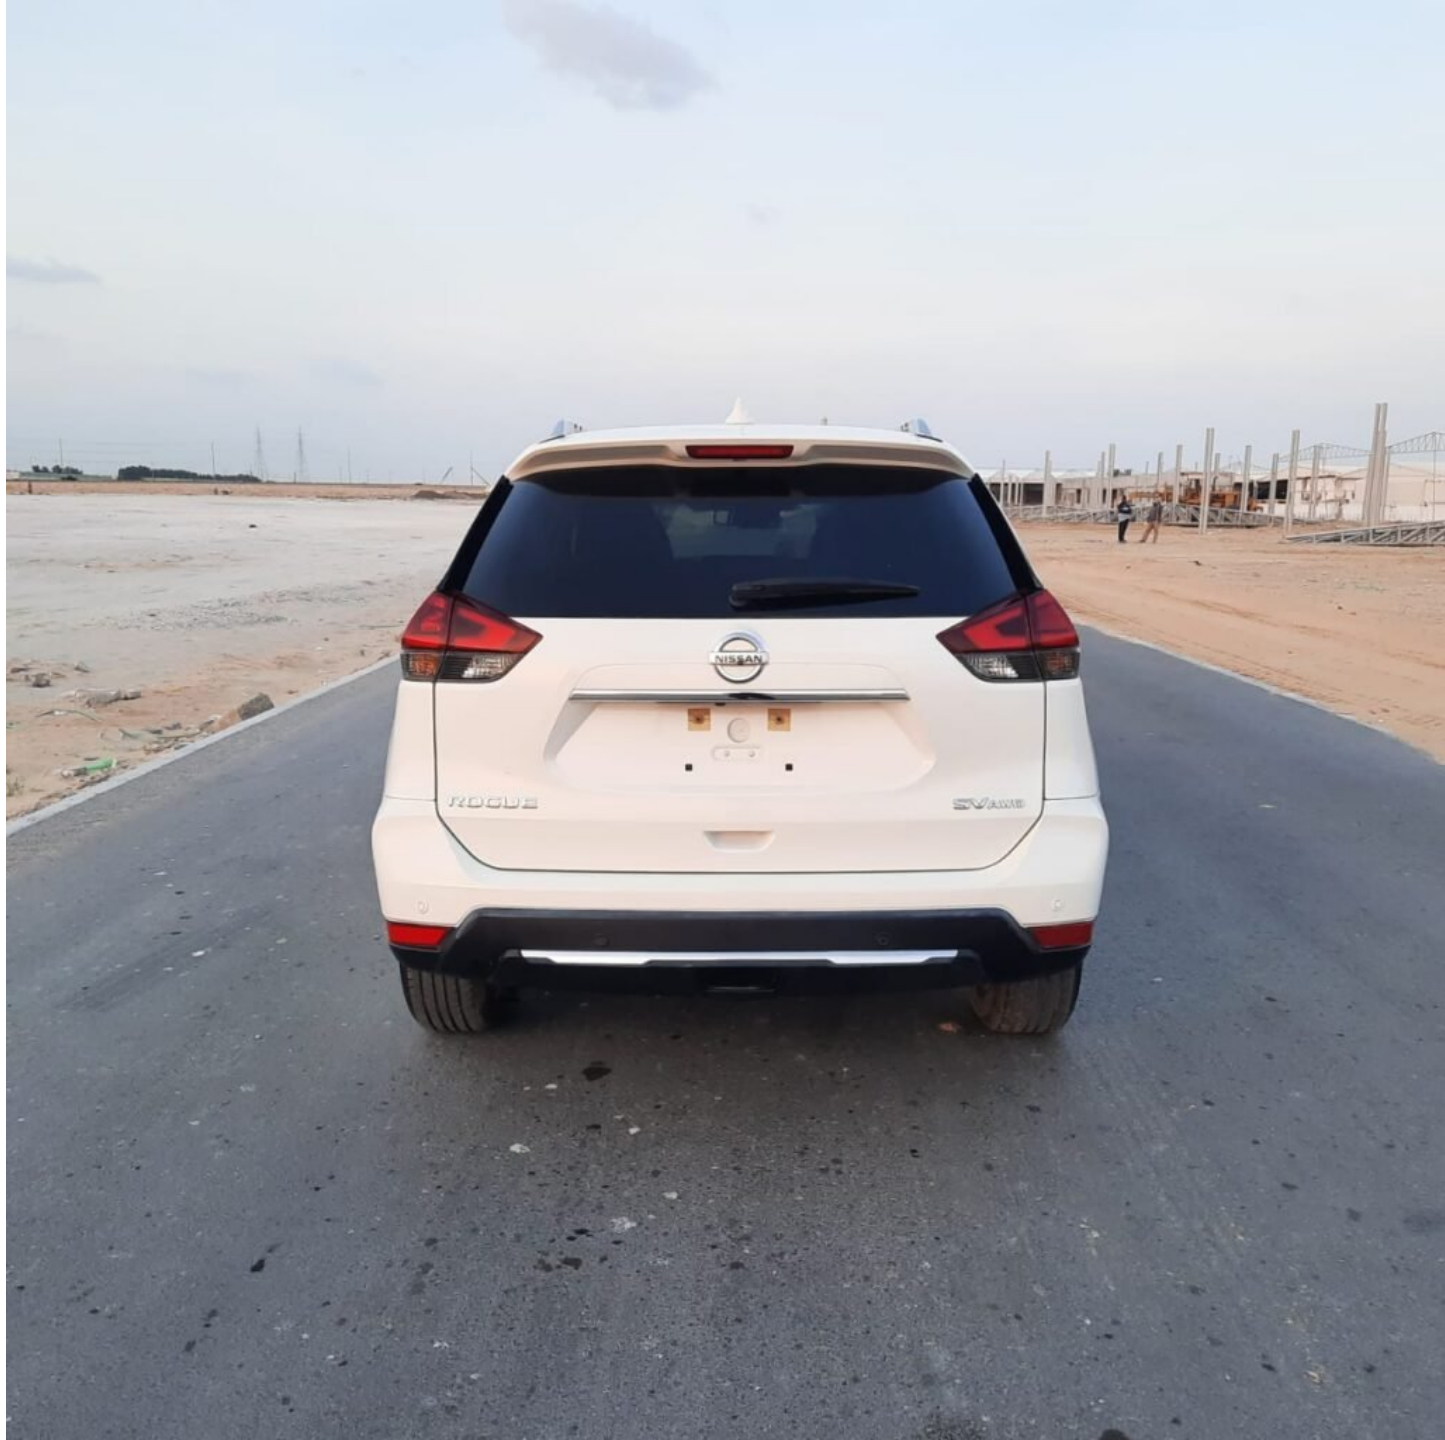

# **2020 NISSAN ROGUE**

9:45 AM 75°F

Average Speed 1

2  
MPH

Reset

P

172  
64607 miles

RPMx1000

MPH

220  
km/h