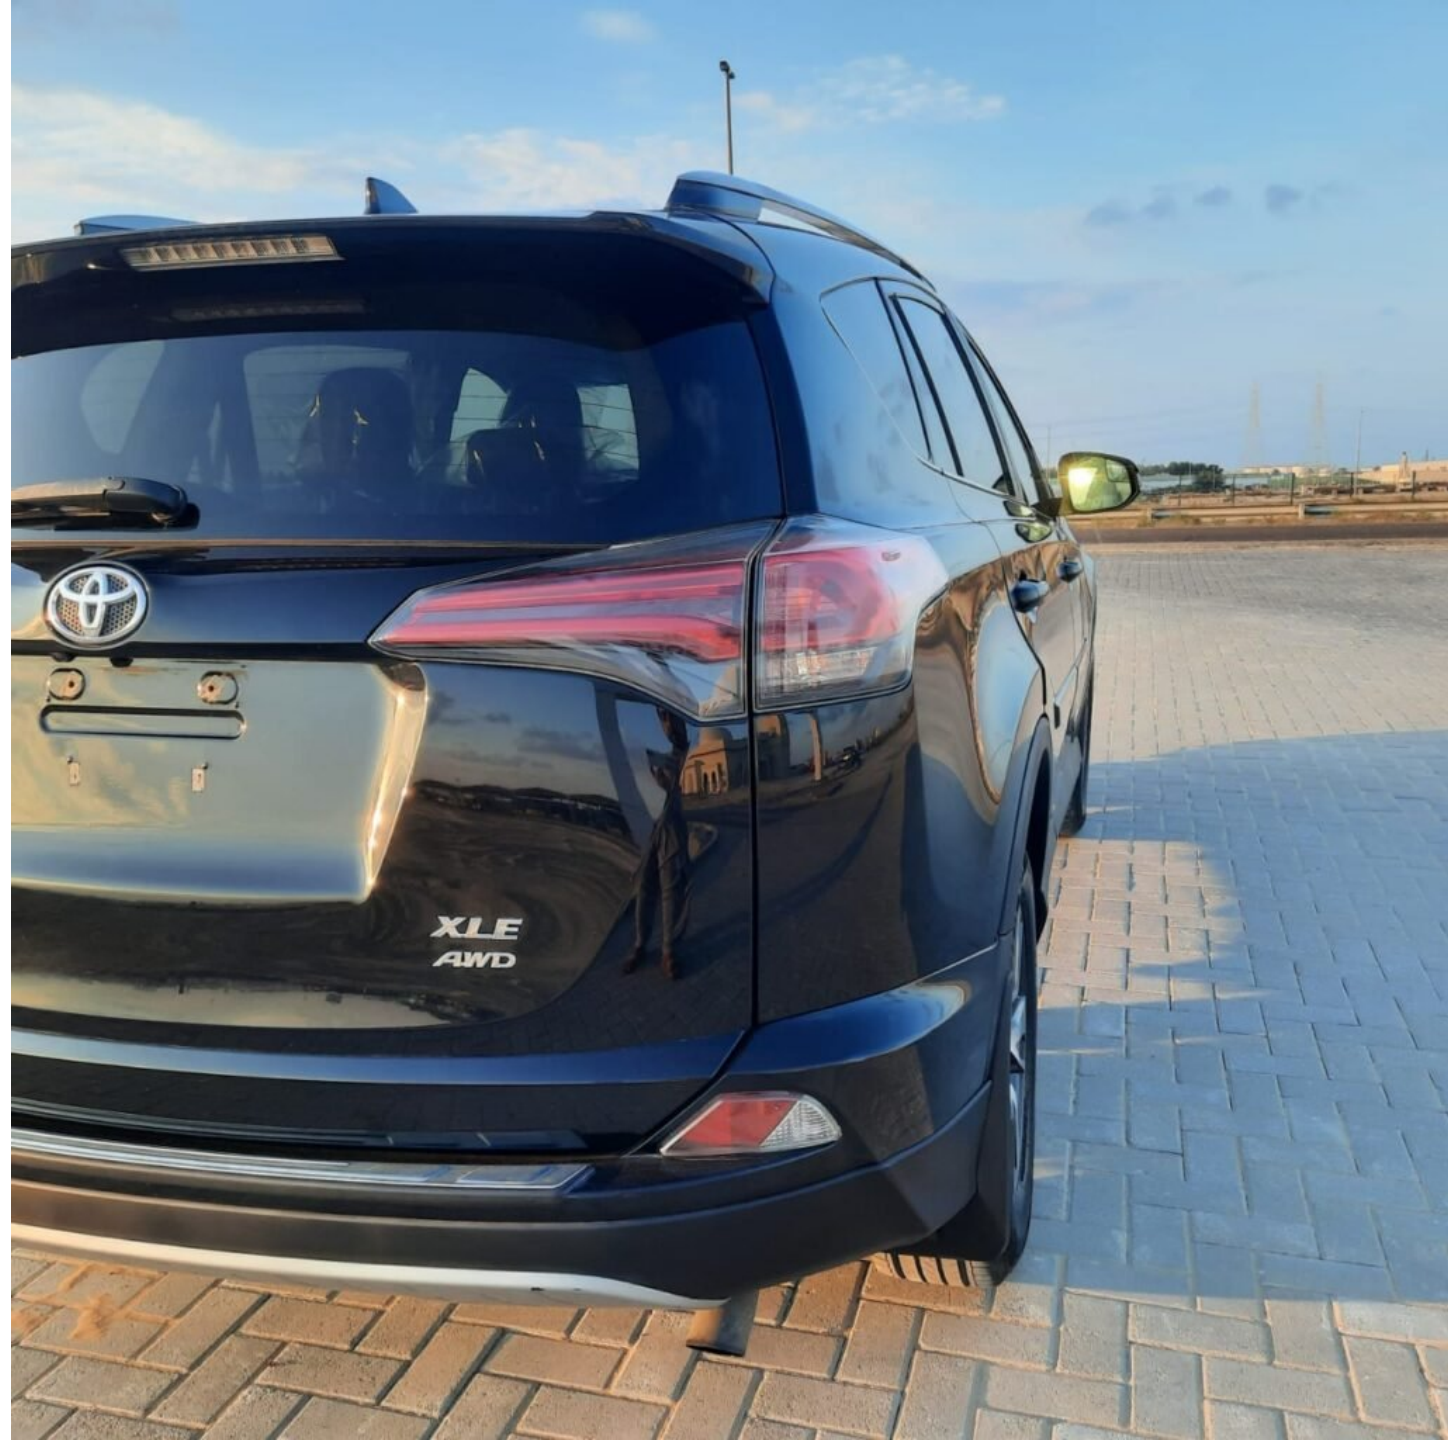

2017 TOYOTA RAV4 XLE (4WD)

Stock ID: 1293

Link: [2017 TOYOTA RAV4 XLE \(4WD\)](#)

[Instagram](#)

[Facebook](#)

P
Outside 81°F
After Start
AVG. 9.8 MPG
AVG. 7 MPH
00:03
ODO 55113 miles