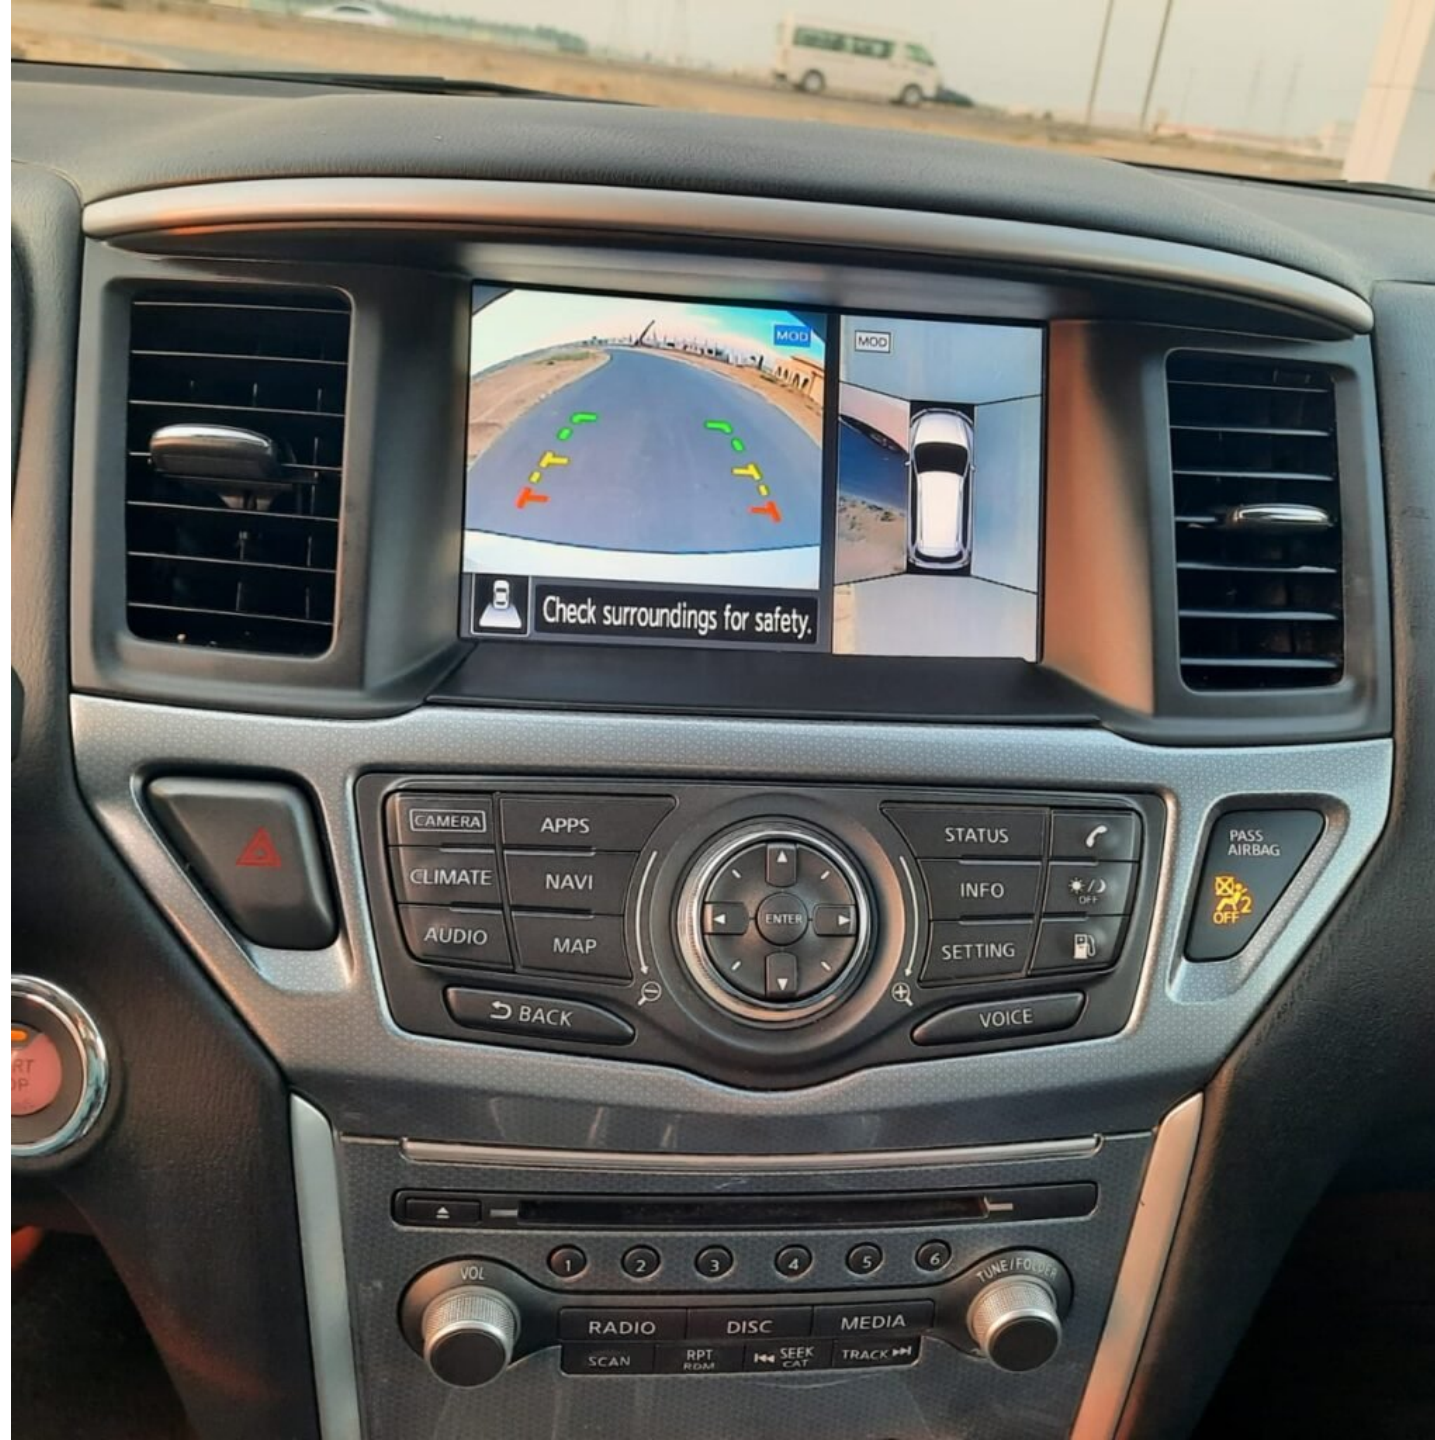

2019 NISSAN PATHFINDER SL

Stock ID: 1286

Link: [2019 NISSAN PATHFINDER SL](#)

[Instagram](#)

[Facebook](#)

MOD MOD

Check surroundings for safety.

CAMERA APPS STATUS

CLIMATE NAVI INFO

AUDIO MAP SETTING

BACK ENTER VOICE

PASS AIRBAG OFF

VOL 1 2 3 4 5 6 TUNE/FOLDER

RADIO DISC MEDIA

SCAN RPT RDM SEEK CAT TRACK