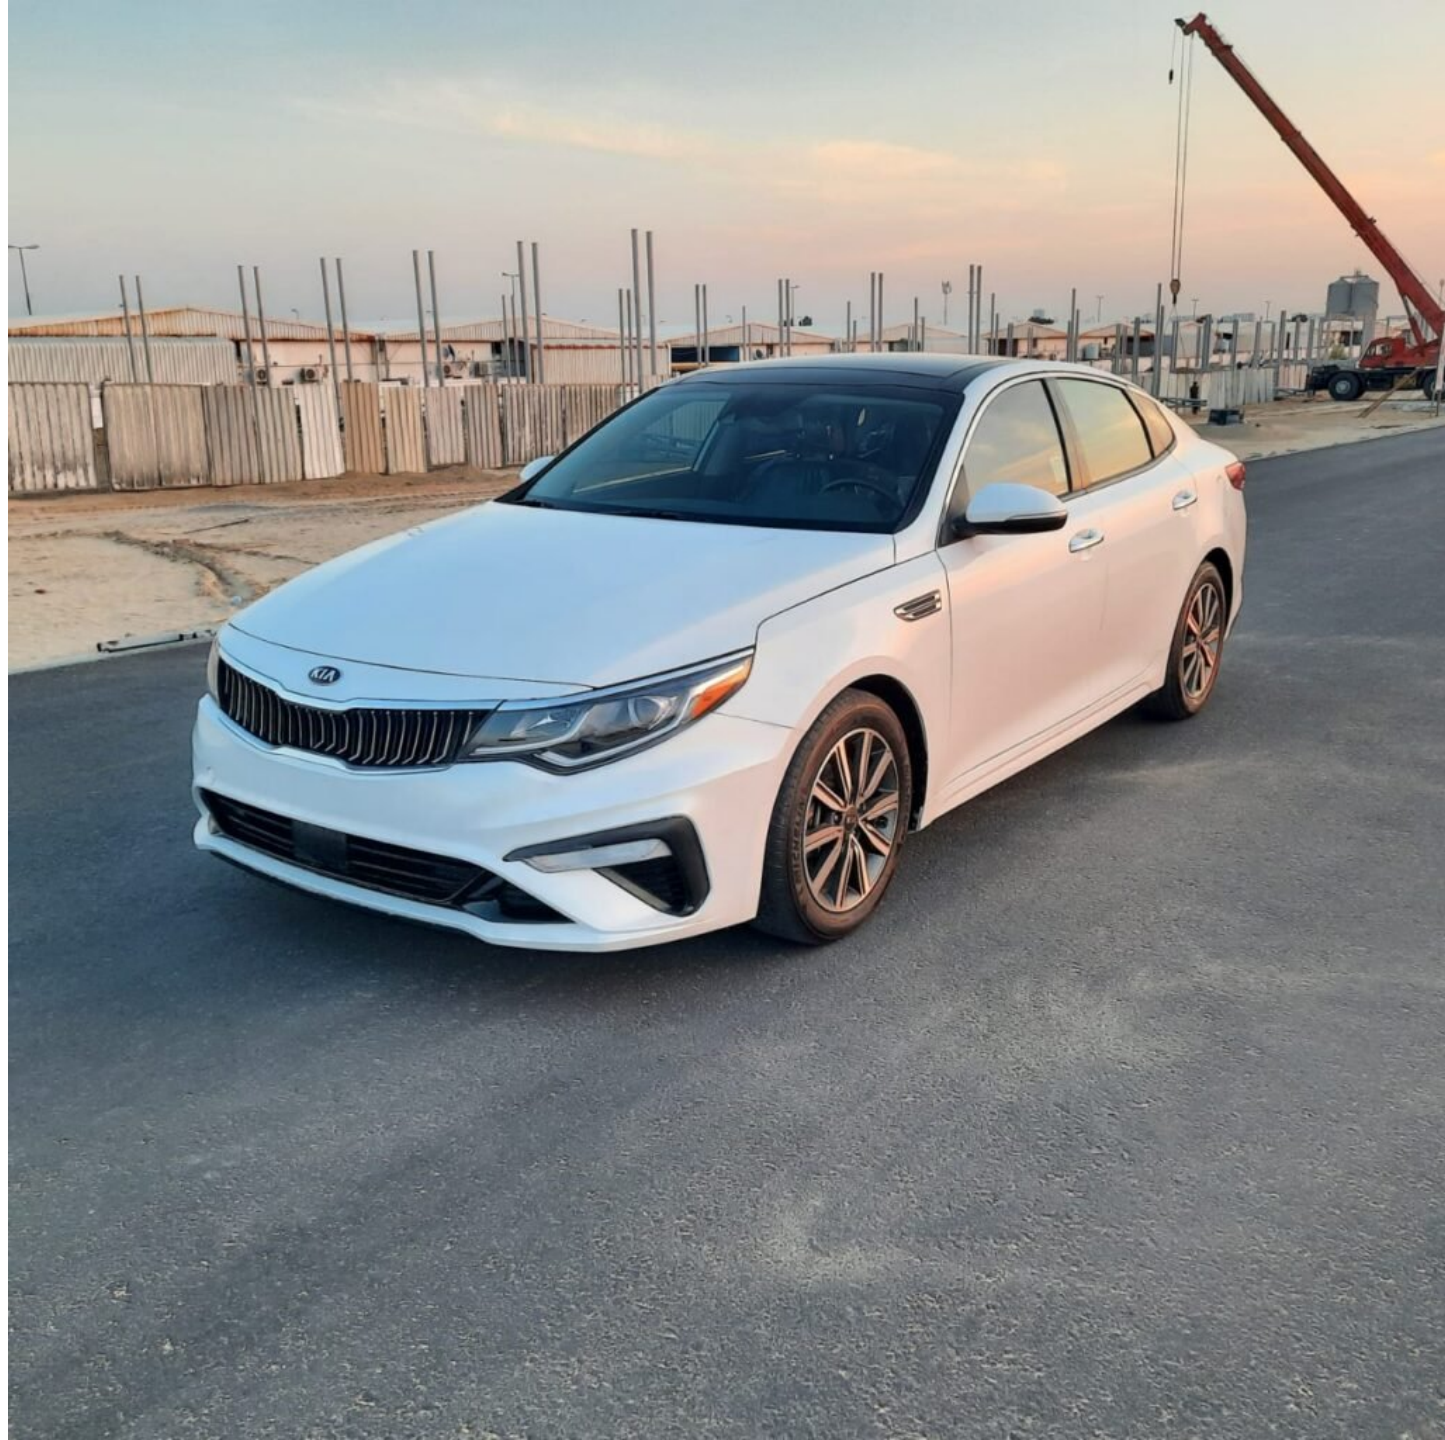

# **2020 KIA OPTIMA (Full Option)**

134mi  
Fuel Economy  
Average 19.4MPG  
0 25 50  
D 84°F 99410mi