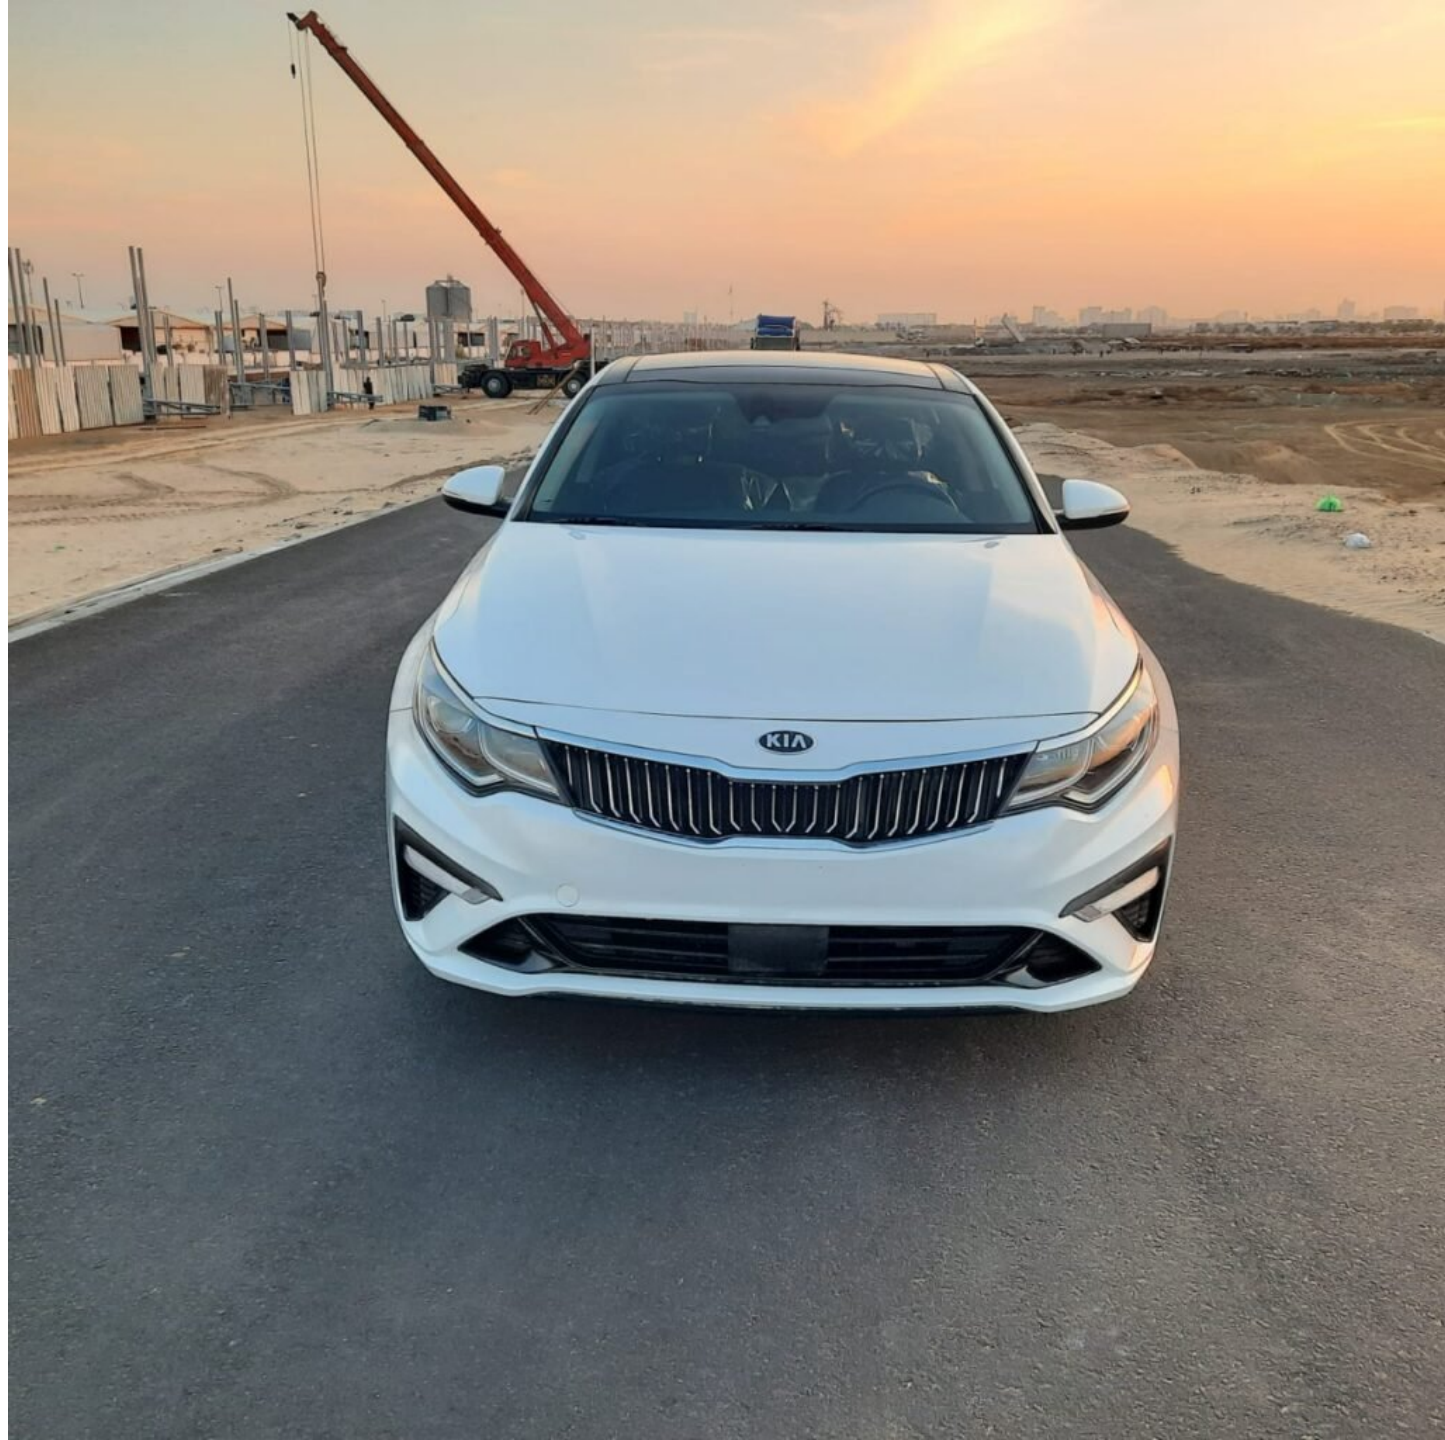

# **2020 KIA OPTIMA (Full Option)**

134mi  
Fuel Economy  
Average 19.4MPG  
0 25 50  
D 84°F 99410mi