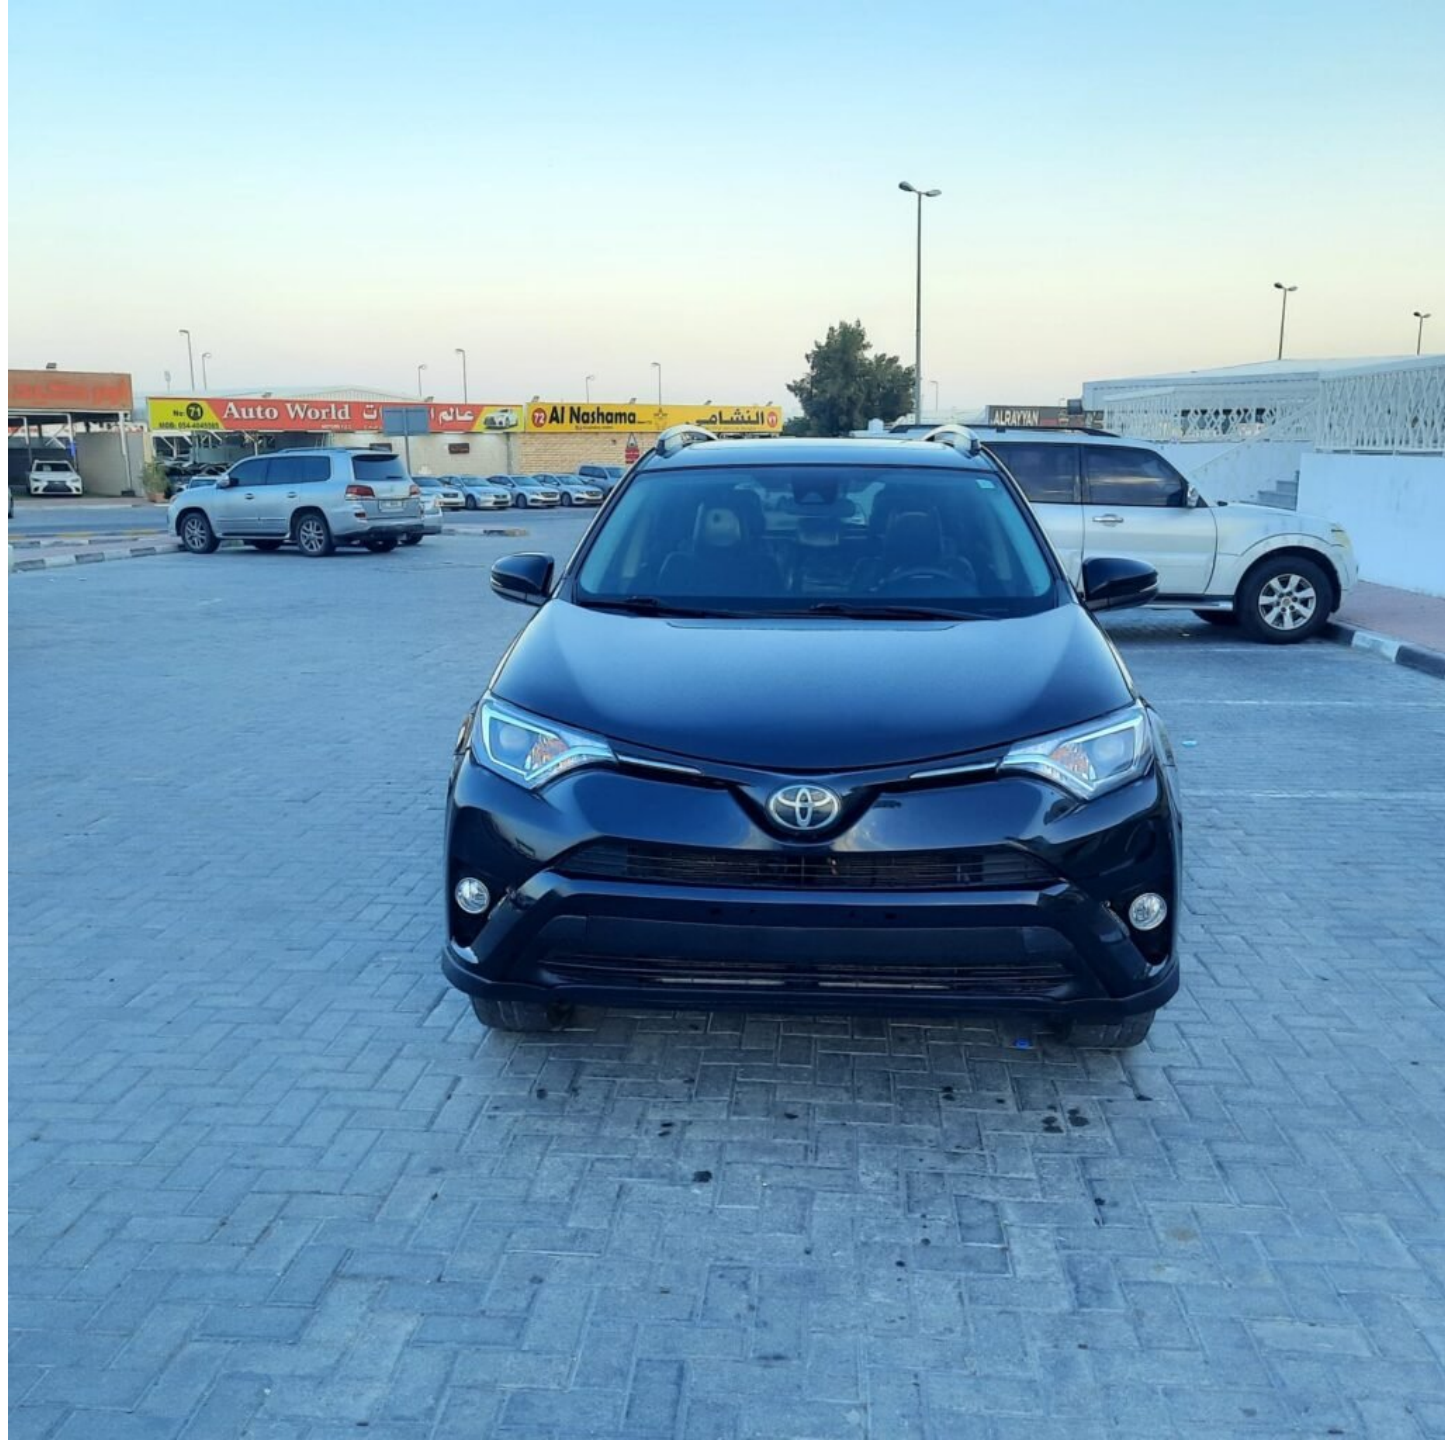

# 2017 TOYOTA RAV4 XLE

**Stock ID: 1242**

Link: [2017 TOYOTA RAV4 XLE](#)

[Instagram](#)

[Facebook](#)

تلميع السيارات  
CARS POLISHING  
**BASMAH AL SABAH**  
BODY POLISHING | BODY WASHING | INTERIOR WASHING

**P**  
Outside 82°F  
After Start  
AVG. 8.5 MPG  
AVG. 9 MPH  
00:01  
ODO 112386 miles