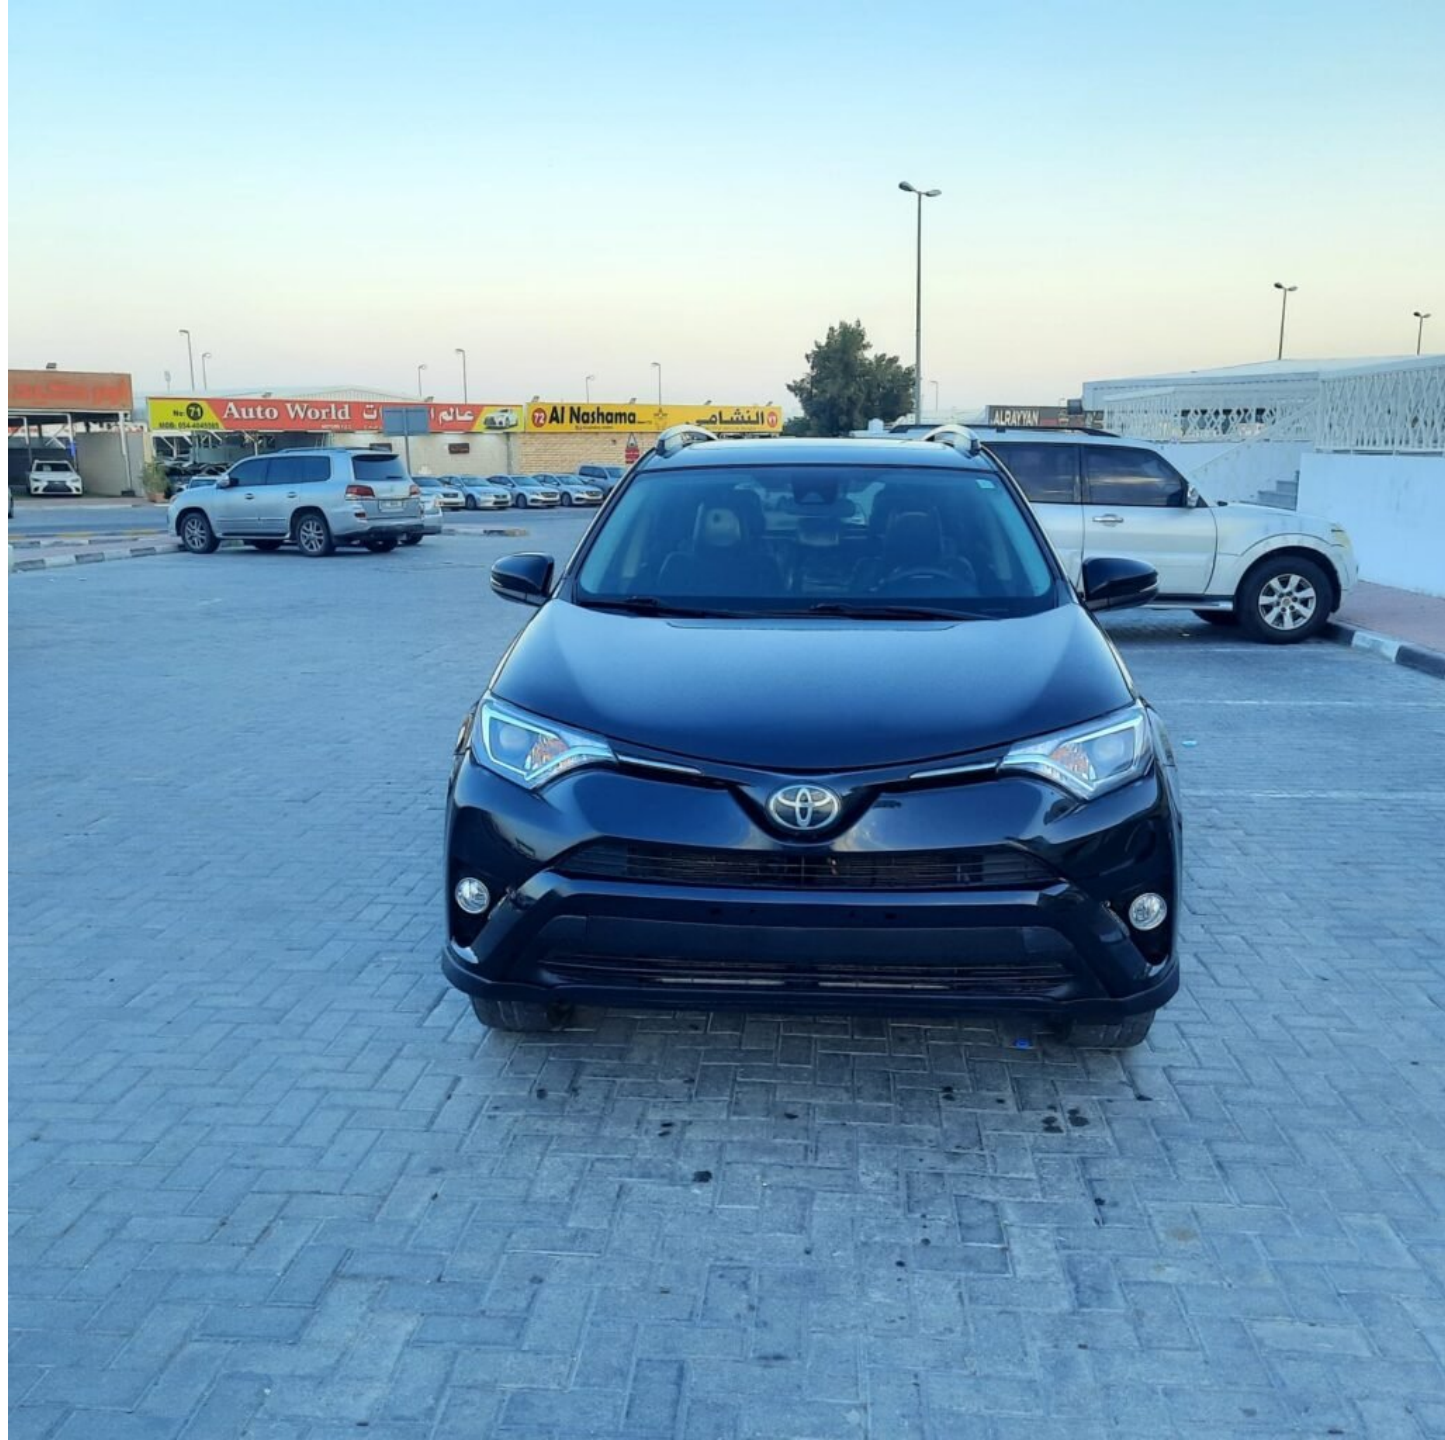

2017 TOYOTA RAV4 XLE

P
Outside 82°F
After Start
AVG. 8.5 MPG
AVG. 9 MPH
00:01
ODO 112386 miles