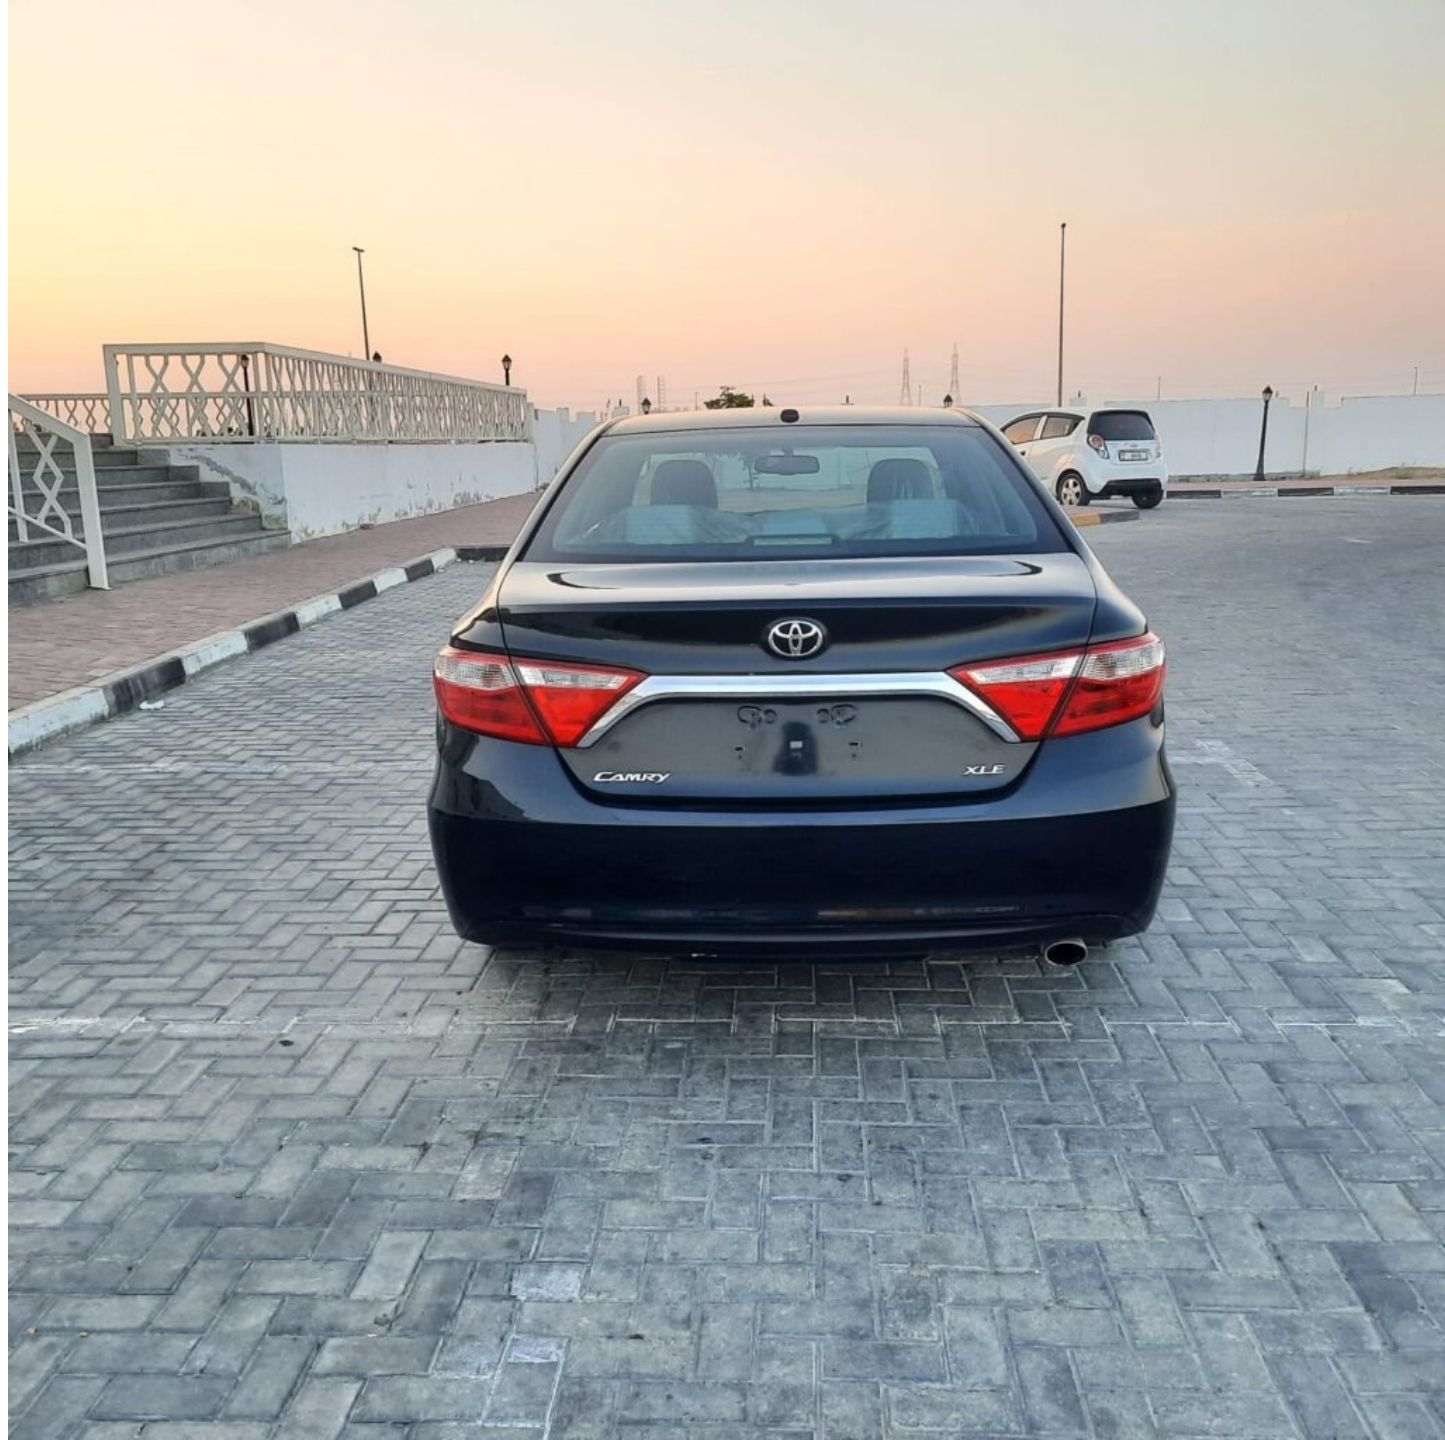

2017 TOYOTA CAMRY XLE

Stock ID: 1240

Link: [2017 TOYOTA CAMRY XLE](#)

[Instagram](#)

[Facebook](#)

TOYOTA
GENUINE MOTOR OIL

شكراً لزيارتكم
سعدنا بخدمتكم
Thank you for your visit
It has been a pleasure
to serve you