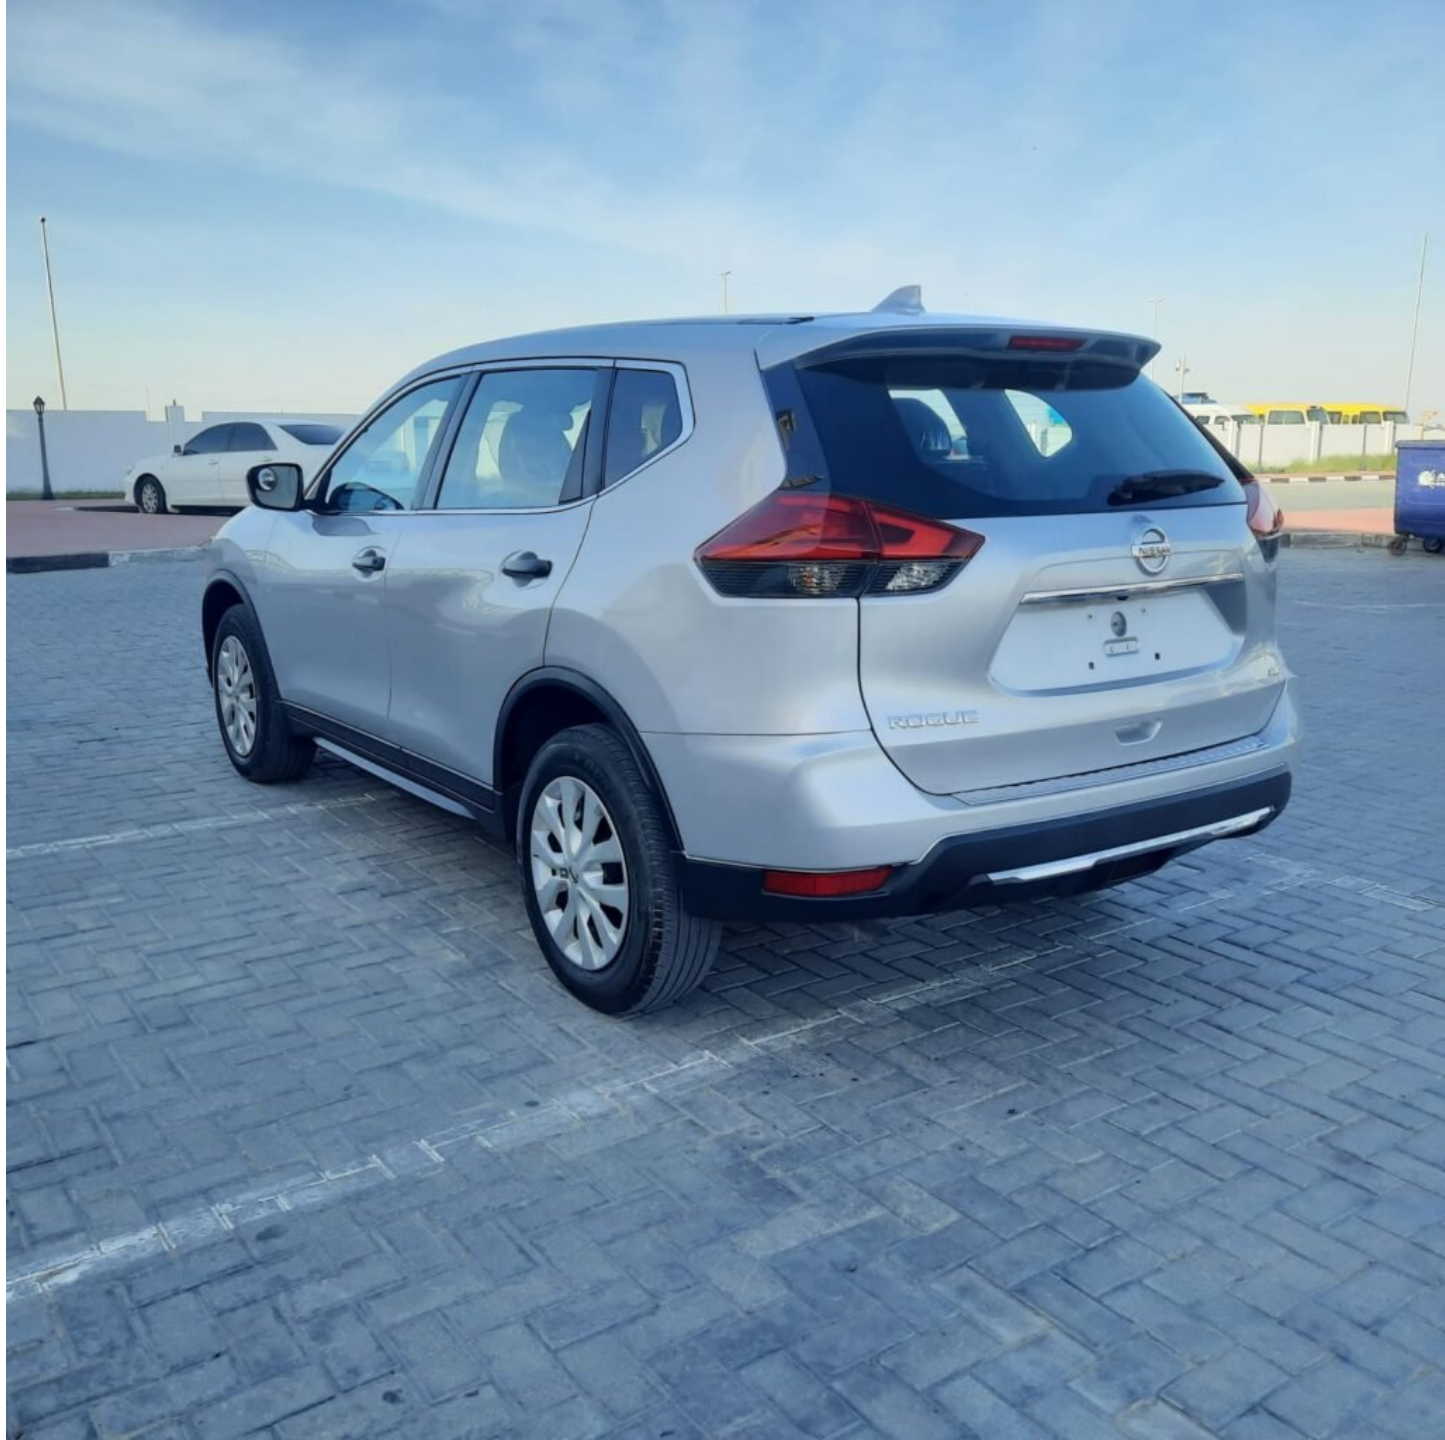

# **2020 NISSAN ROGUE**

7:54 PM 73°F

Average Speed 1

1

MPH

Reset

P

196  
136.18 miles