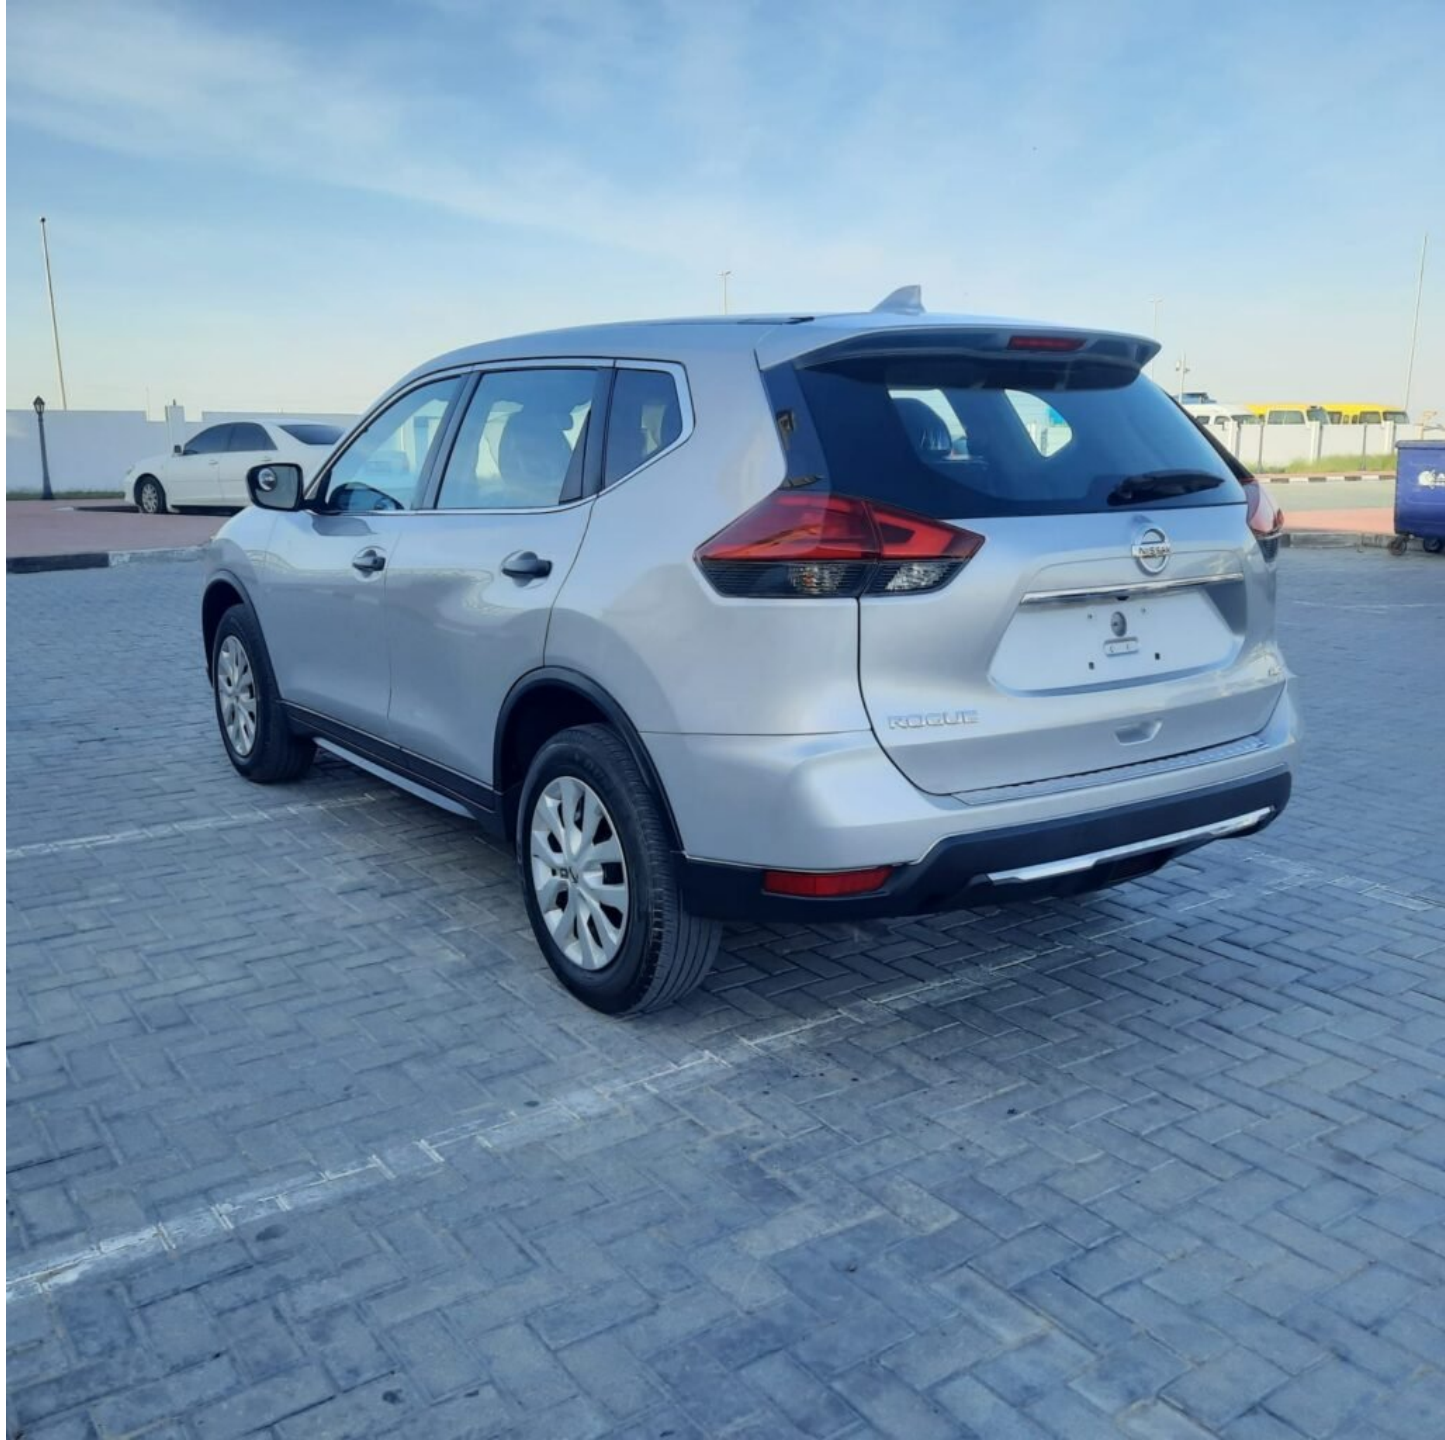

2020 NISSAN ROGUE

7:54 PM 73°F

Average Speed 1

1
MPH

Reset

P

196
13618 miles