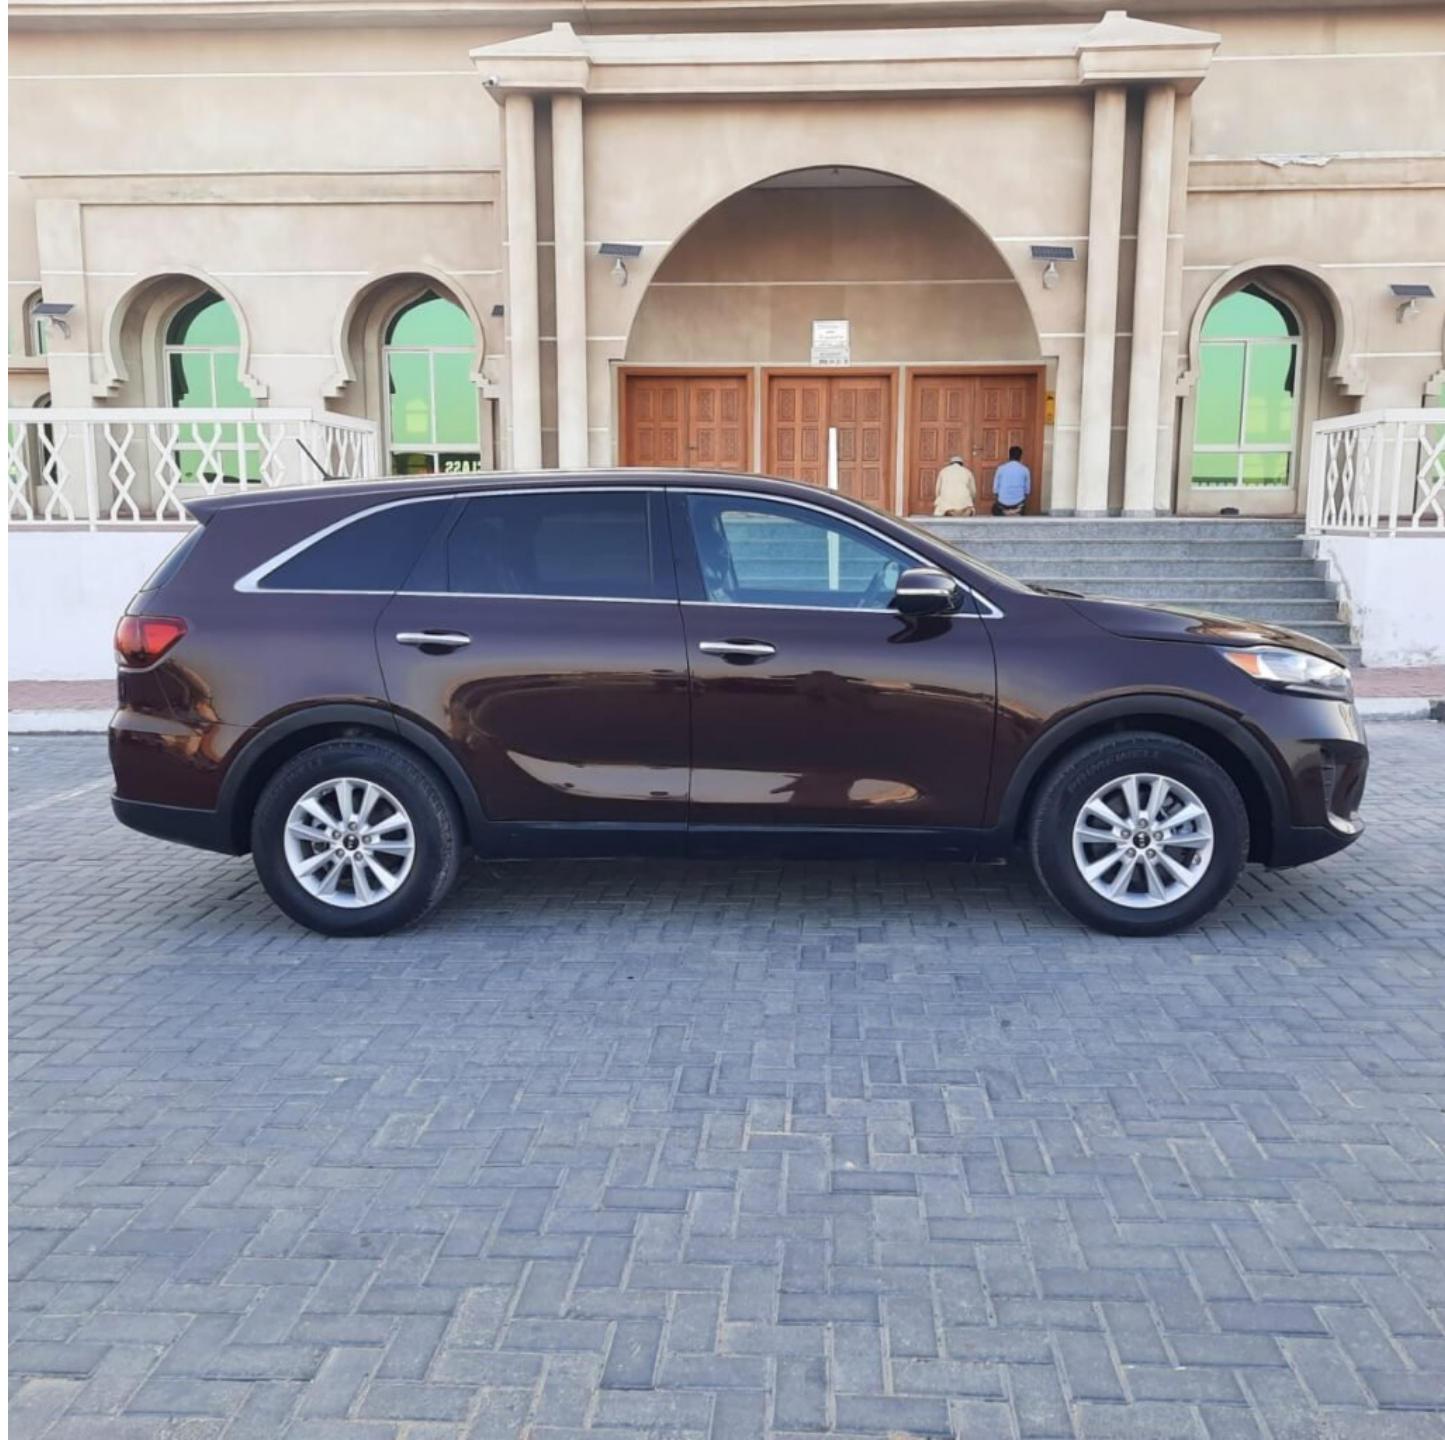

2019 KIA SORENTO

104mi
Fuel Economy
Average 6.3MPG
COMFORT 0 25 50
P 75°F 98211mi