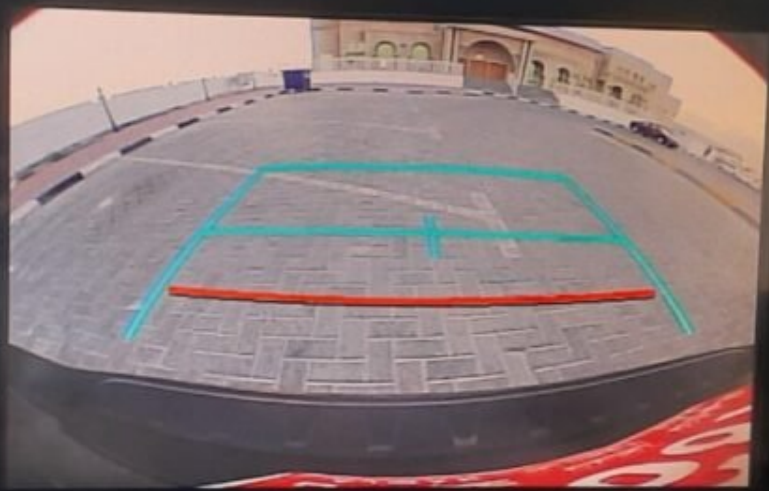

# **2015 TOYOTA SIENNA SE**

Exterior  
72°F

Trip Distance  
Average  
17.5 MPG

Hold to Reset

ODO 160380 mi

AUDIO

APPS

HOME

▶▶

>  
SEEK  
TRACK  
<

FRONT

REAR

MODE

EXT  
73°F

REAR

PASSENGER